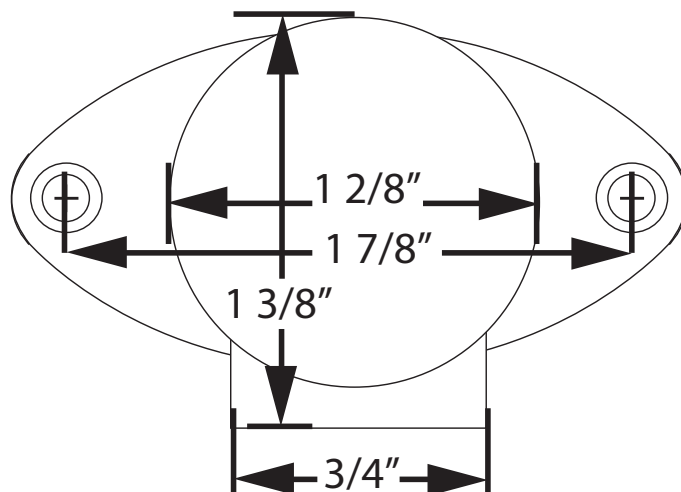

MOUNT DIMENSIONS (NOT TO SCALE)

1126 Hella Electric Socket Only

Look through our comprehensive collection of trolling gear right away.