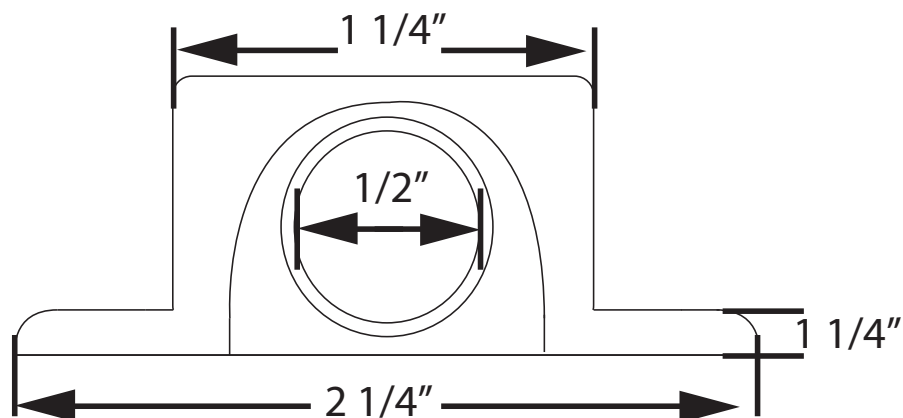

MOUNT DIMENSIONS (NOT TO SCALE)

1126 Hella Electric Socket Only

Look through our comprehensive collection of trolling gear right away.