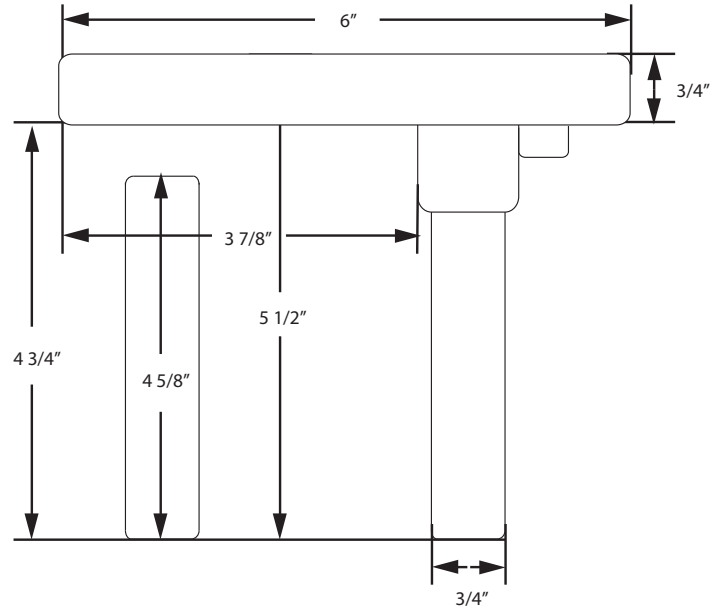

MOUNT DIMENSIONS (NOT TO SCALE)

2027 Stanchion Mount

Comes with 4 - 4" Bolts for Mounting

Look through our comprehensive collection of trolling gear right away.