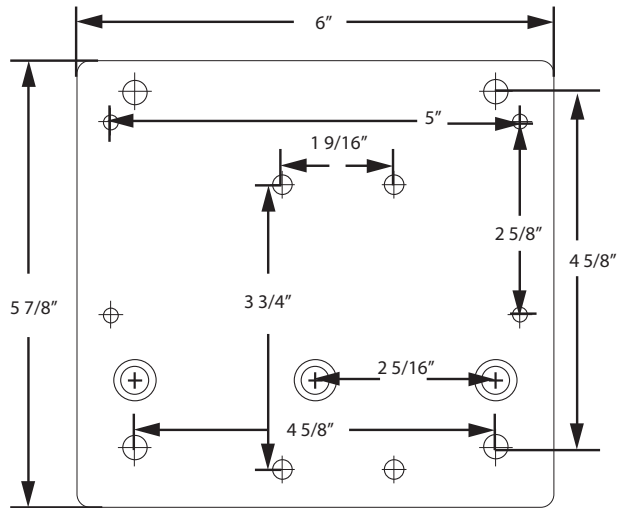

MOUNT DIMENSIONS (NOT TO SCALE)

2027 Stanchion Mount

Comes with 4 - 4" Bolts for Mounting

Look through our comprehensive collection of trolling gear right away.