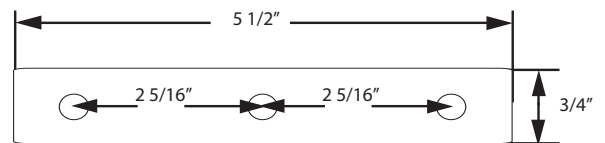

MOUNT DIMENSIONS (NOT TO SCALE)

2027 Stanchion Mount

Comes with 4 - 4" Bolts for Mounting

Look through our comprehensive collection of trolling gear right away.