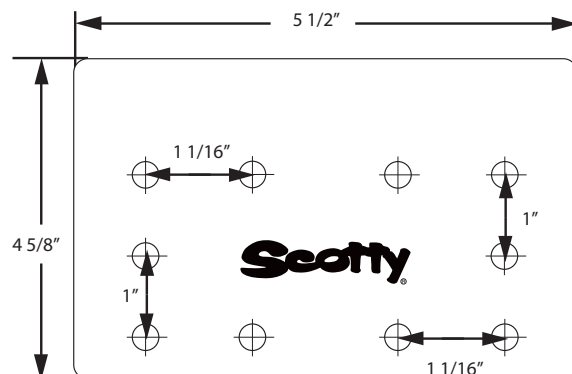

MOUNT DIMENSIONS (NOT TO SCALE)

2027 Stanchion Mount

Comes with 4 - 4" Bolts for Mounting

Look through our comprehensive collection of trolling gear right away.