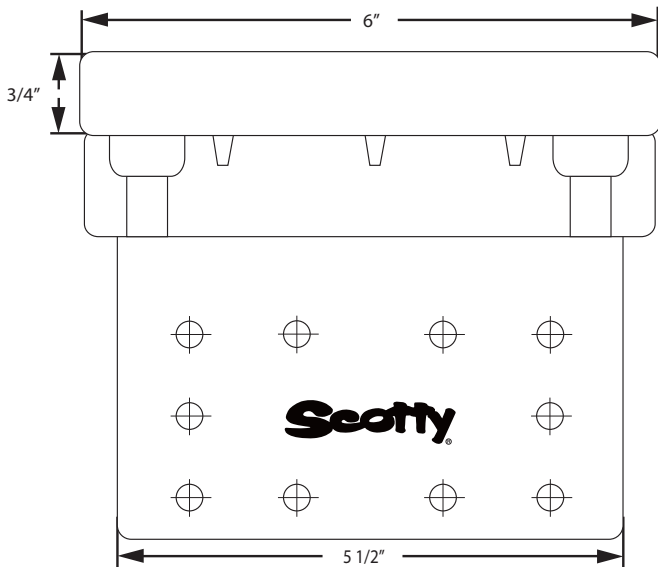

MOUNT DIMENSIONS (NOT TO SCALE)

2027 Stanchion Mount

Comes with 4 - 4" Bolts for Mounting

Look through our comprehensive collection of trolling gear right away.