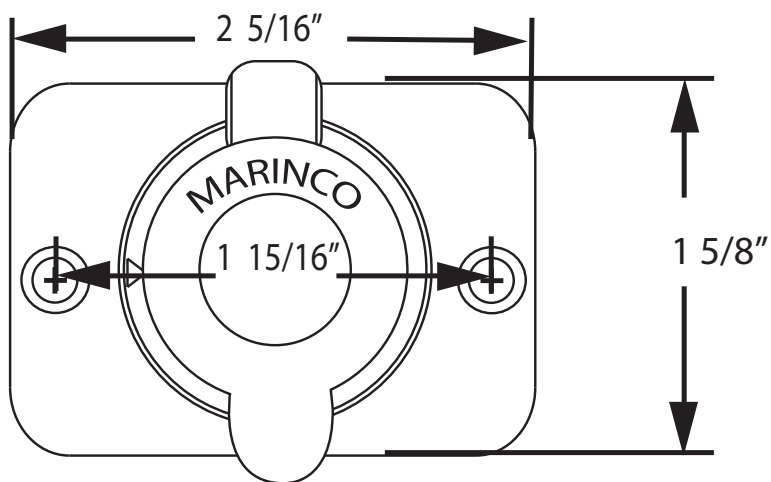

MOUNT DIMENSIONS (NOT TO SCALE)

2126 12V Marenco[®] Downrigger Receptacle

Look through our comprehensive collection of trolling gear right away.