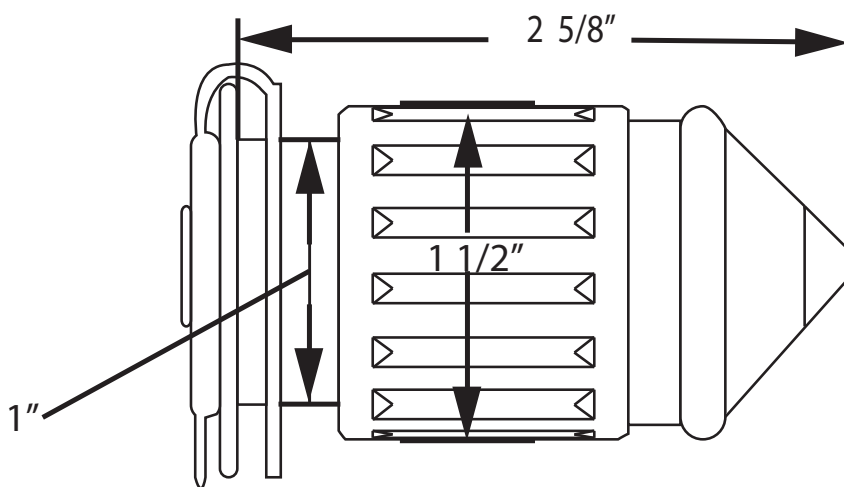

MOUNT DIMENSIONS (NOT TO SCALE)

2126 12V Marenco[®] Downrigger Receptacle

Look through our comprehensive collection of trolling gear right away.