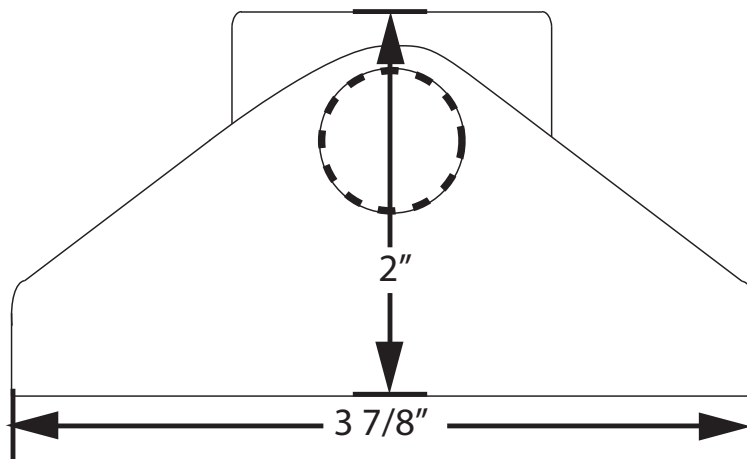

# MOUNT DIMENSIONS ( NOT TO SCALE )

## 241 Side/Deck Mount

If you're looking for quality rod holders & storage, visit our website.