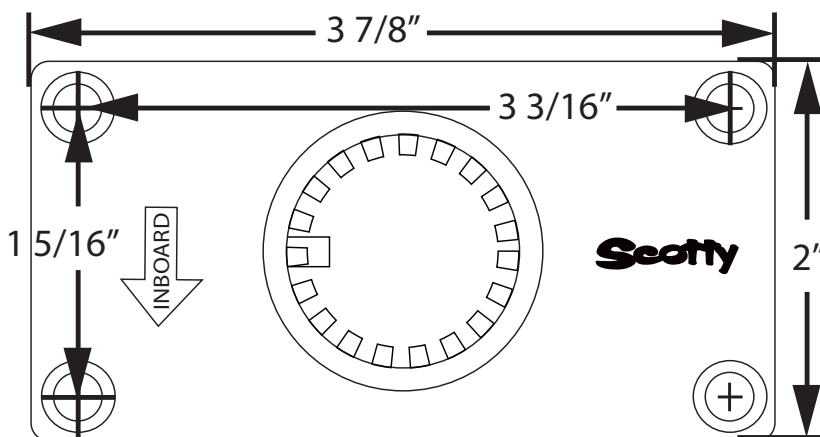

# MOUNT DIMENSIONS ( NOT TO SCALE )

## 241 Side/Deck Mount

If you're looking for quality rod holders & storage, visit our website.