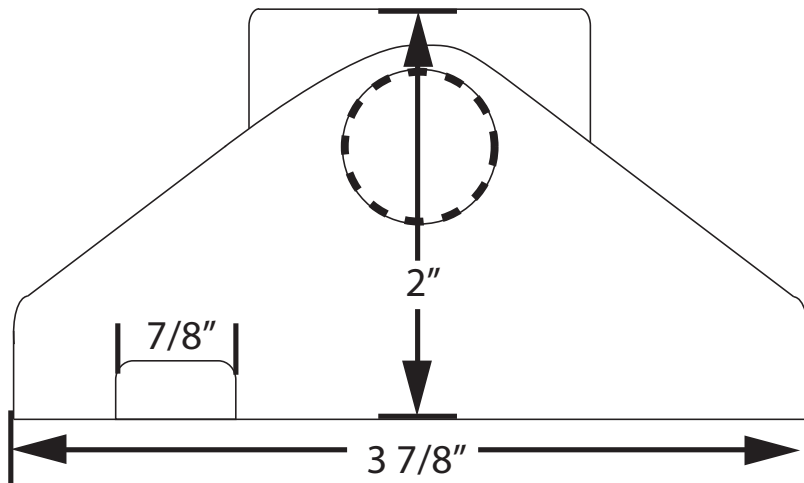

MOUNT DIMENSIONS (NOT TO SCALE)

241L Locking Side/Deck Mount

If you're looking for quality rod holders & storage, visit our website.