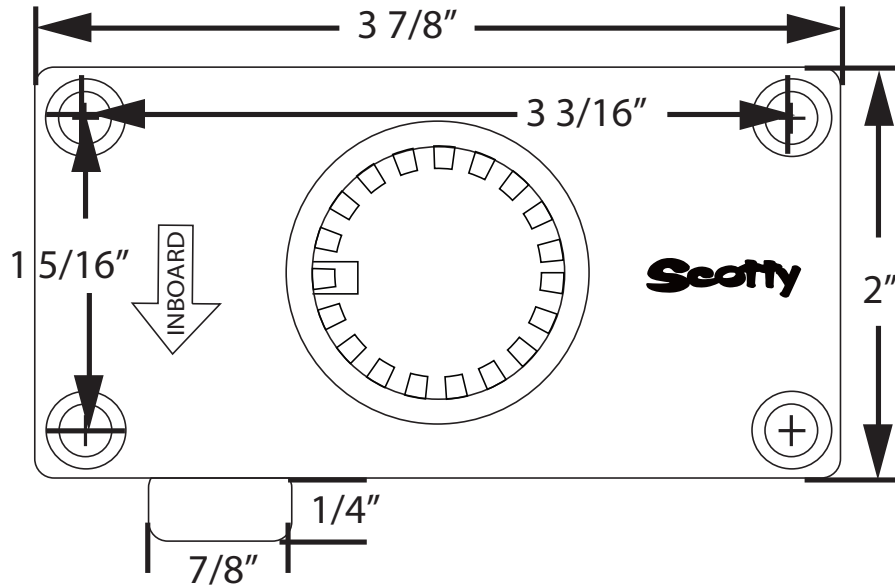

MOUNT DIMENSIONS (NOT TO SCALE)

241L Locking Side/Deck Mount

If you're looking for quality rod holders & storage, visit our website.