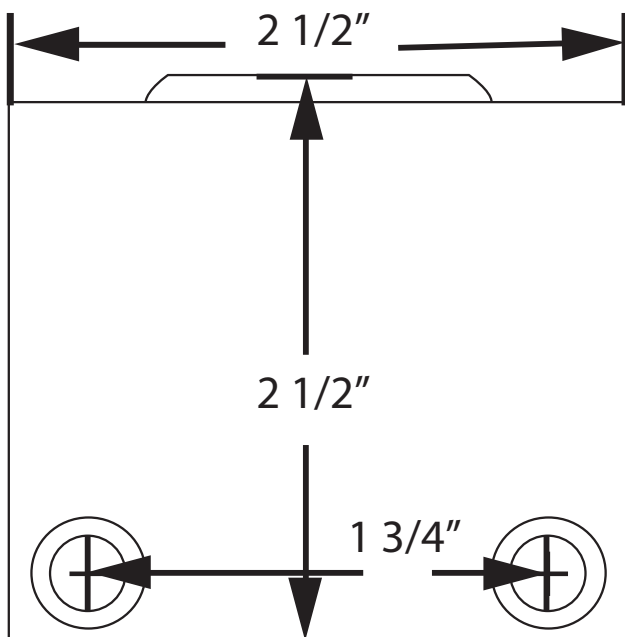

MOUNT DIMENSIONS (NOT TO SCALE)

243 1 1/4" Square Rail Mount

If you're looking for quality rod holders & storage, visit our website.