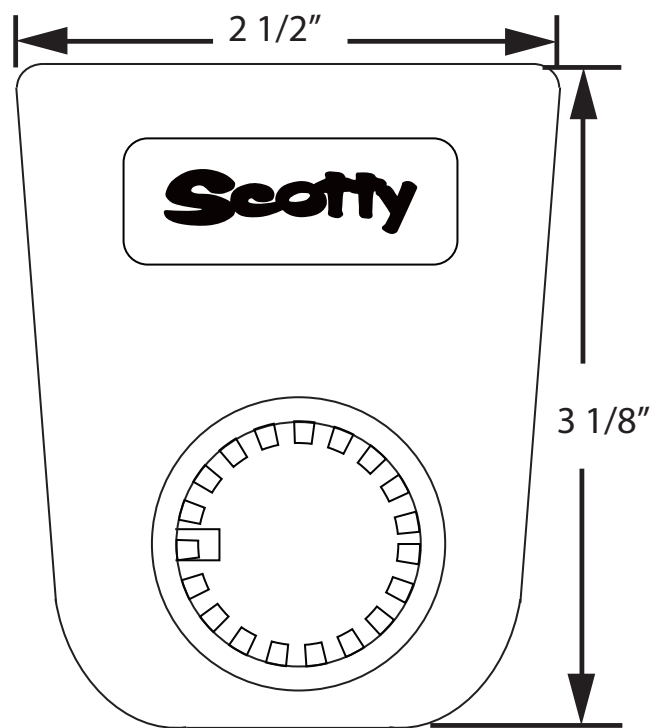

MOUNT DIMENSIONS (NOT TO SCALE)

243 1 1/4" Square Rail Mount

If you're looking for quality rod holders & storage, visit our website.