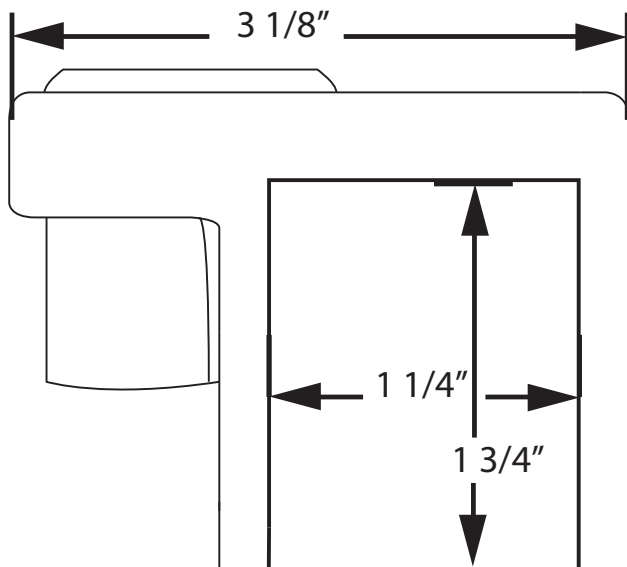

MOUNT DIMENSIONS (NOT TO SCALE)

243 1 1/4" Square Rail Mount

If you're looking for quality rod holders & storage, visit our website.