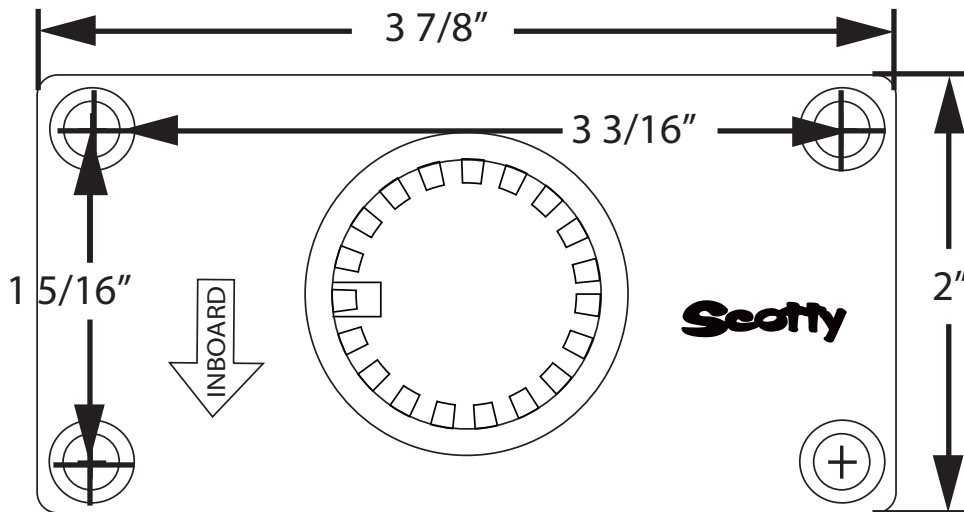

# MOUNT DIMENSIONS ( NOT TO SCALE )

## 244 Flush Deck Mount

If you're looking for quality rod holders & storage, visit our website.