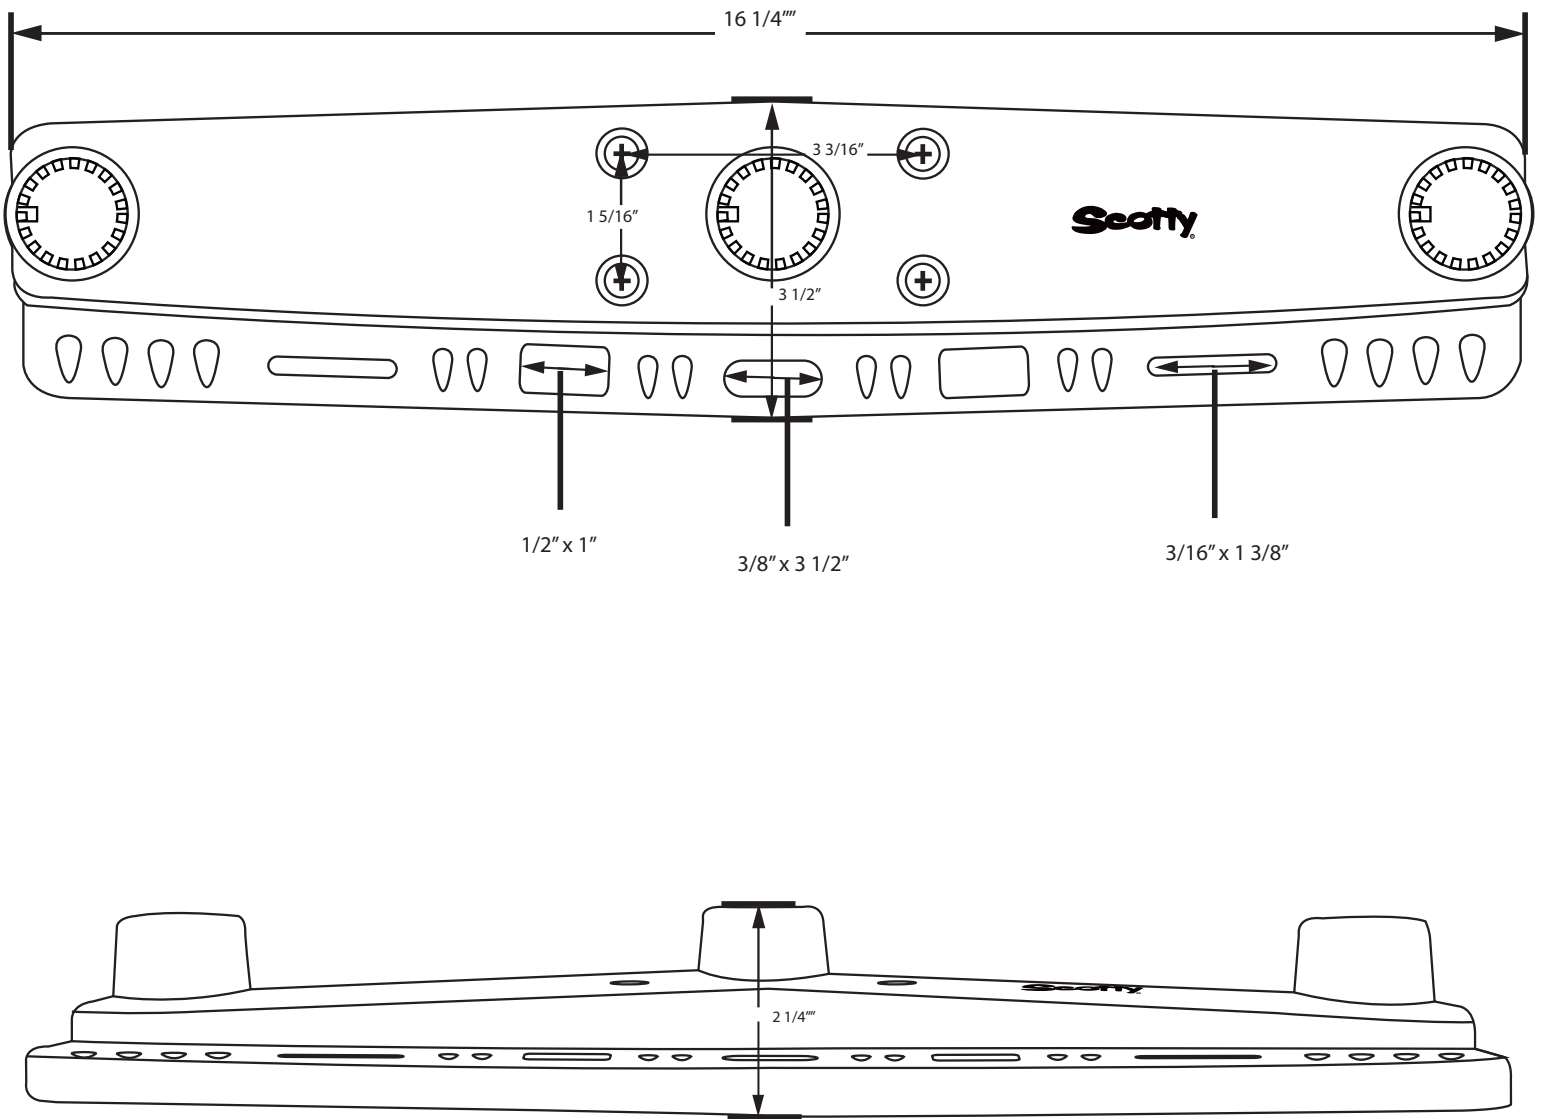

MOUNT DIMENSIONS (NOT TO SCALE)

256, 257, 362 Triple Rod Holder Board

MOUNT DIMENSIONS (NOT TO SCALE)

271 Mounting Post - For 256 Triple Rod Holder