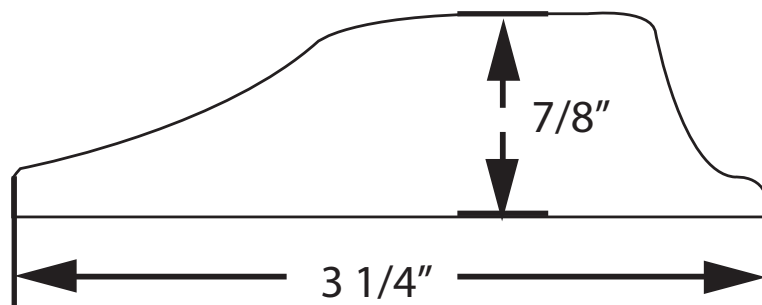

MOUNT DIMENSIONS (NOT TO SCALE)

3025 Downrigger Weight Retriever (Mount Only)

Look through our comprehensive collection of trolling gear right away.