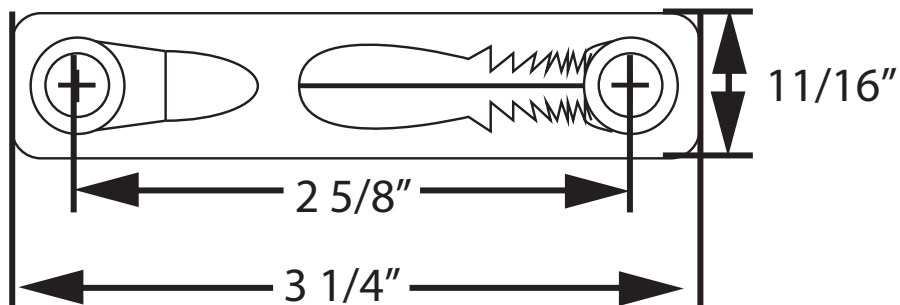

MOUNT DIMENSIONS (NOT TO SCALE)

3025 Downrigger Weight Retriever (Mount Only)

Look through our comprehensive collection of trolling gear right away.