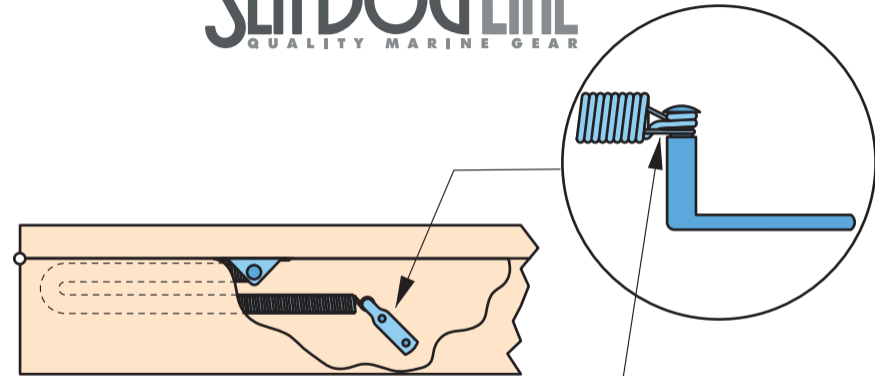

SEADOGLINE
QUALITY MARINE GEAR

Position Of Internal
Cable Limits Over Extension Of Spring

Learn more about boat parts and hardware on our website.