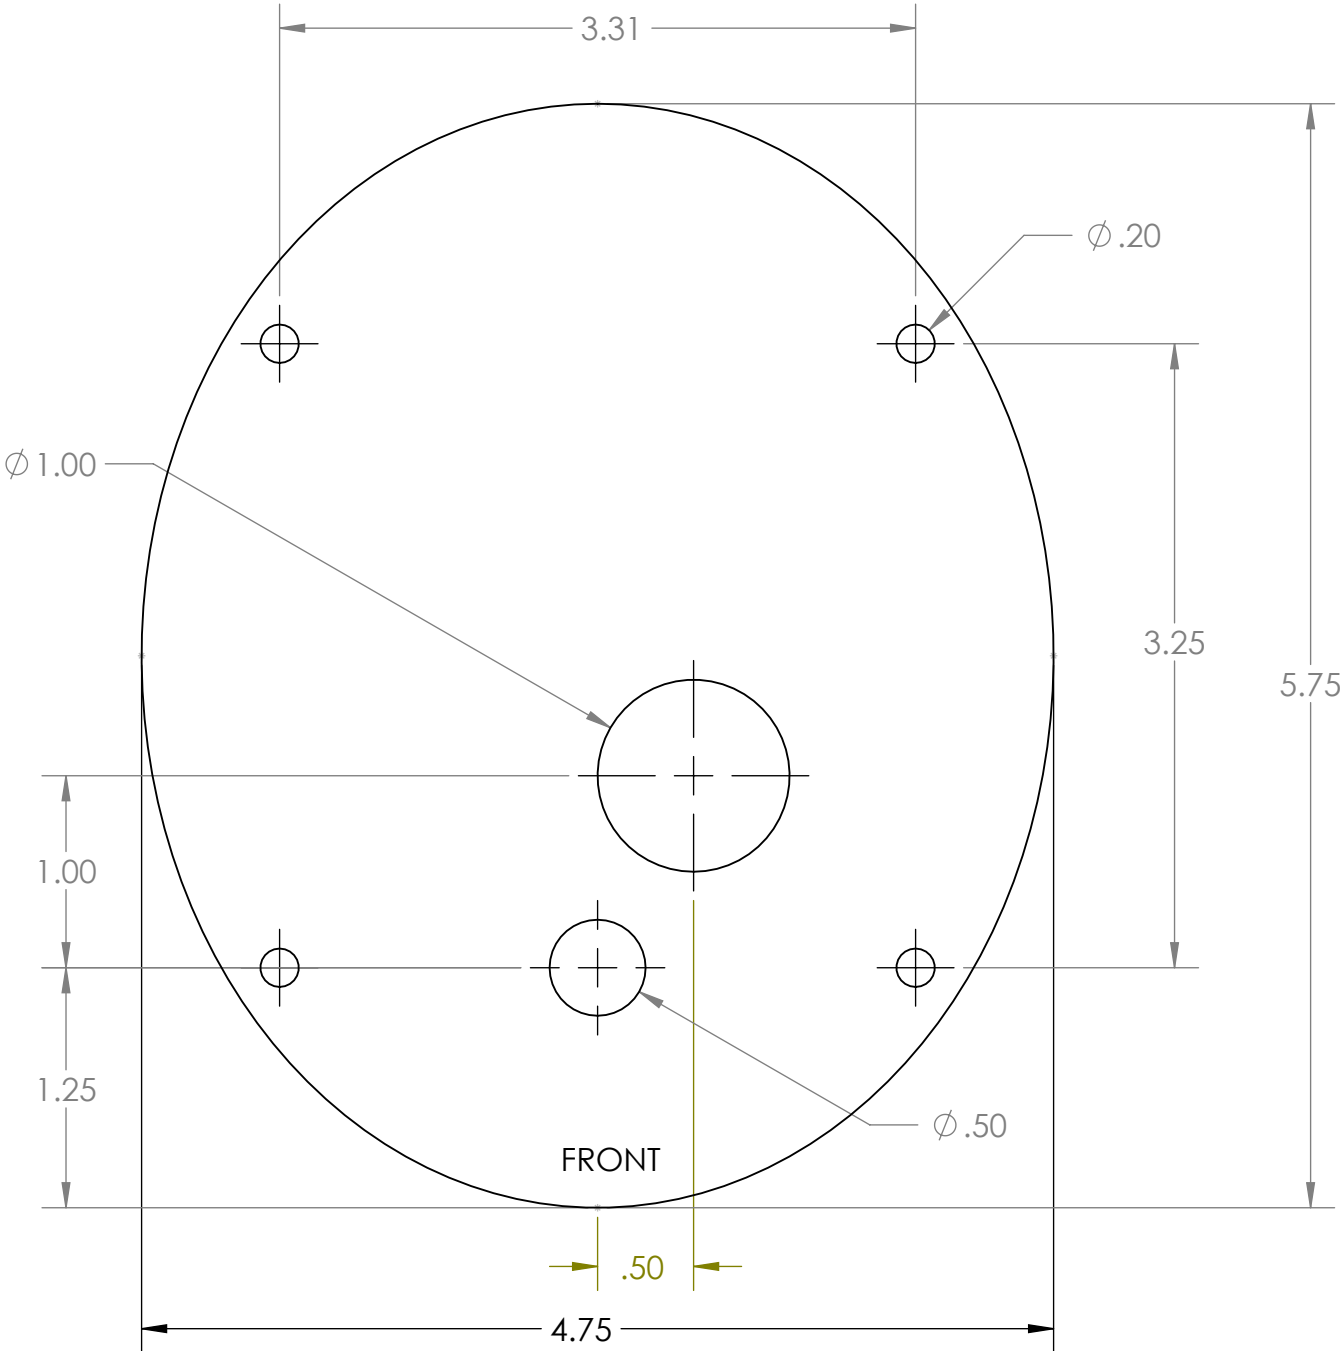

MOUNTING TEMPLATE FOR 405720-3

Looking for dependable boat searchlights? Rely on Sea Dog for quality and long-lasting products.