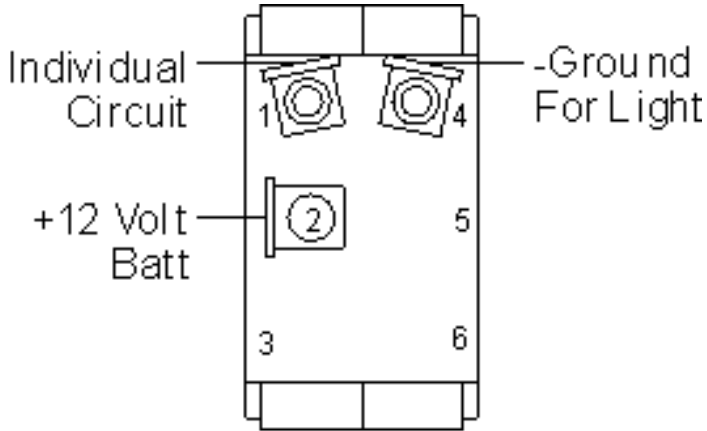

Sea-Dog Illuminating Toggle Switches #420111 - 420119 Wiring Instructions

420111(-1)
On / Off
Single Pole / Single Throw

420112(-1)
Mom. On / Off
Single Pole / Single Throw

420115(-1)
Mom. On / Off / On
Single Pole / Double Throw

420118(-1)
On / Off / On
Single Pole / Double Throw

420119(-1)
Mom. On / Off / Mom. On
Single Pole / Double Throw