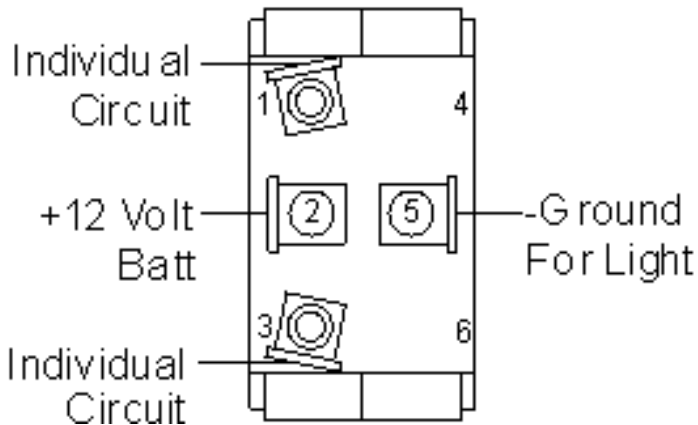

Sea-Dog Illuminating Toggle Switches #420111 - 420119 Wiring Instructions

420111(-1)
On / Off
Single Pole / Single Throw

420112(-1)
Mom. On / Off
Single Pole / Single Throw

420115(-1)
Mom. On / Off / On
Single Pole / Double Throw

420118(-1)
On / Off / On
Single Pole / Double Throw

420119(-1)
Mom. On / Off / Mom. On
Single Pole / Double Throw