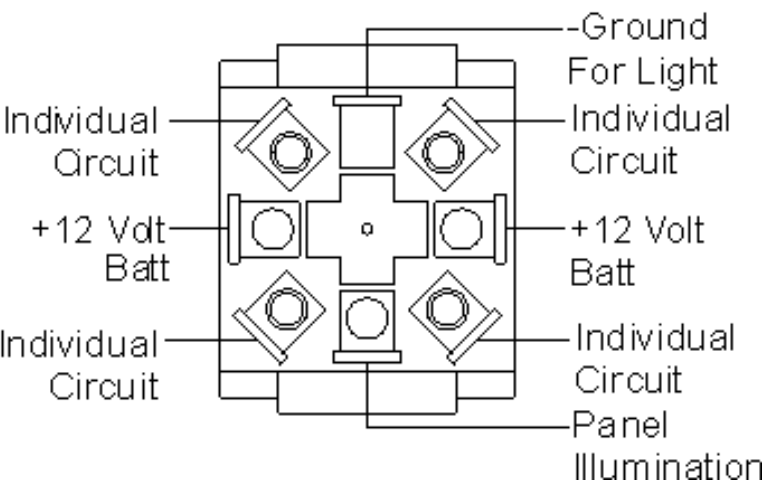

## Sea-Dog Light Tip Toggle Switches #420121 - 420129 Wiring Instructions

**420121(-1)**  
 On / Off  
 Single Pole / Single Throw  
 Clear Off / Red On

**420122(-1)**  
 Mom. On / Off  
 Single Pole / Single Throw  
 Clear Off / Red On

**420123(-1)**  
 On / Off / On  
 Single Pole / Double Throw  
 Clear Off / Red On

**420124(-1)**  
 Mom. On / Off / Mom. On  
 Single Pole / Double Throw  
 Clear Off / Red On

**420125(-1)**  
 Mom. On / Off / On  
 Single Pole / Double Throw  
 Clear Off / Red On

**420128(-1)**  
 On / Off / On  
 Double Pole / Double Throw  
 Clear Off / Red On

**420129(-1)**  
 Mom. On / Off / Mom. On  
 Double Pole / Double Throw  
 Clear Off / Red On