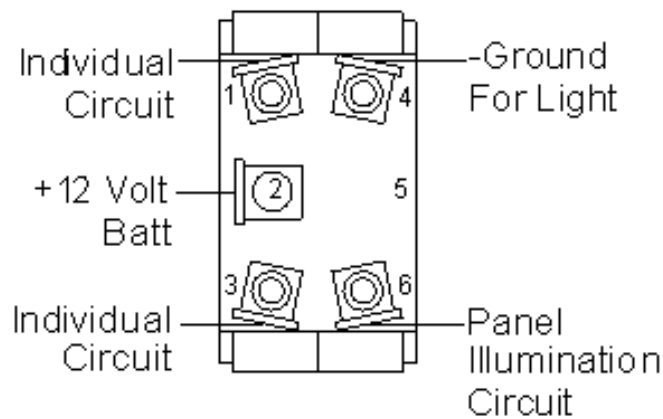

## Sea-Dog Light Tip Toggle Switches #420121 - 420129 Wiring Instructions

**420121(-1)**  
 On / Off  
 Single Pole / Single Throw  
 Clear Off / Red On

**420122(-1)**  
 Mom. On / Off  
 Single Pole / Single Throw  
 Clear Off / Red On

**420123(-1)**  
 On / Off / On  
 Single Pole / Double Throw  
 Clear Off / Red On

**420124(-1)**  
 Mom. On / Off / Mom. On  
 Single Pole / Double Throw  
 Clear Off / Red On

**420125(-1)**  
 Mom. On / Off / On  
 Single Pole / Double Throw  
 Clear Off / Red On