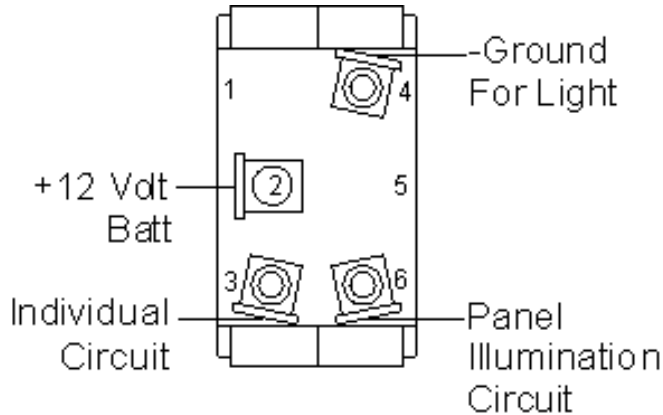

## Sea-Dog Light Tip Toggle Switches #420121 - 420129 Wiring Instructions

**420121(-1)**  
 On / Off  
 Single Pole / Single Throw  
 Clear Off / Red On

**420122(-1)**  
 Mom. On / Off  
 Single Pole / Single Throw  
 Clear Off / Red On

**420123(-1)**  
 On / Off / On  
 Single Pole / Double Throw  
 Clear Off / Red On

**420124(-1)**  
 Mom. On / Off / Mom. On  
 Single Pole / Double Throw  
 Clear Off / Red On

**420125(-1)**  
 Mom. On / Off / On  
 Single Pole / Double Throw  
 Clear Off / Red On