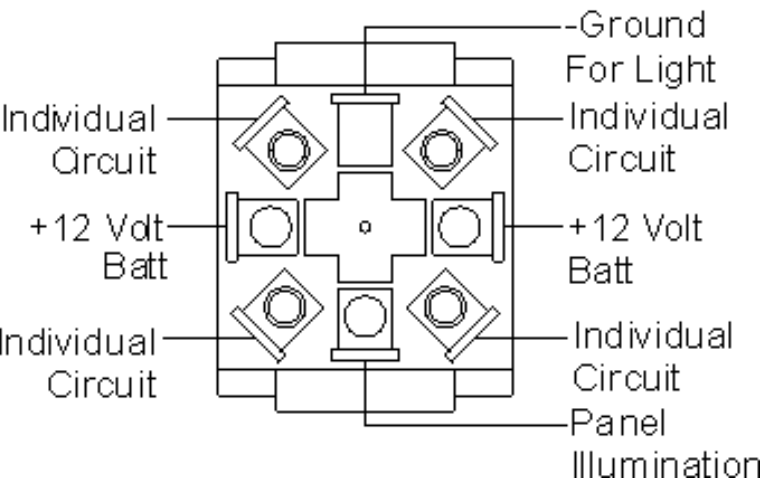

Sea-Dog Light Tip Toggle Switches #420121 - 420129 Wiring Instructions

420121(-1)
 On / Off
 Single Pole / Single Throw
 Clear Off / Red On

420122(-1)
 Mom. On / Off
 Single Pole / Single Throw
 Clear Off / Red On

420123(-1)
 On / Off / On
 Single Pole / Double Throw
 Clear Off / Red On

420124(-1)
 Mom. On / Off / Mom. On
 Single Pole / Double Throw
 Clear Off / Red On

420125(-1)
 Mom. On / Off / On
 Single Pole / Double Throw
 Clear Off / Red On

420128(-1)
 On / Off / On
 Double Pole / Double Throw
 Clear Off / Red On

420129(-1)
 Mom. On / Off / Mom. On
 Double Pole / Double Throw
 Clear Off / Red On