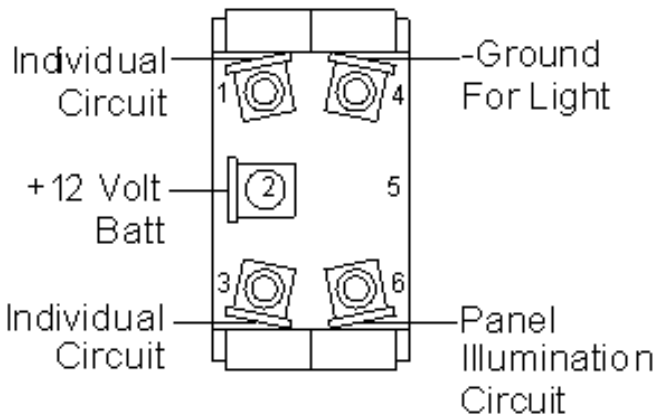

Sea-Dog Light Tip Toggle Switches #420121 - 420129 Wiring Instructions

420121(-1)
 On / Off
 Single Pole / Single Throw
 Clear Off / Red On

420122(-1)
 Mom. On / Off
 Single Pole / Single Throw
 Clear Off / Red On

420123(-1)
 On / Off / On
 Single Pole / Double Throw
 Clear Off / Red On

420124(-1)
 Mom. On / Off / Mom. On
 Single Pole / Double Throw
 Clear Off / Red On

420125(-1)
 Mom. On / Off / On
 Single Pole / Double Throw
 Clear Off / Red On