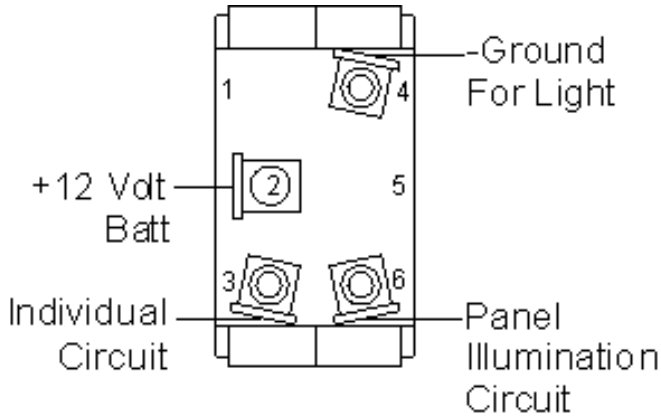

Sea-Dog Light Tip Toggle Switches #420121 - 420129 Wiring Instructions

420121(-1)
 On / Off
 Single Pole / Single Throw
 Clear Off / Red On

420122(-1)
 Mom. On / Off
 Single Pole / Single Throw
 Clear Off / Red On

420123(-1)
 On / Off / On
 Single Pole / Double Throw
 Clear Off / Red On

420124(-1)
 Mom. On / Off / Mom. On
 Single Pole / Double Throw
 Clear Off / Red On

420125(-1)
 Mom. On / Off / On
 Single Pole / Double Throw
 Clear Off / Red On