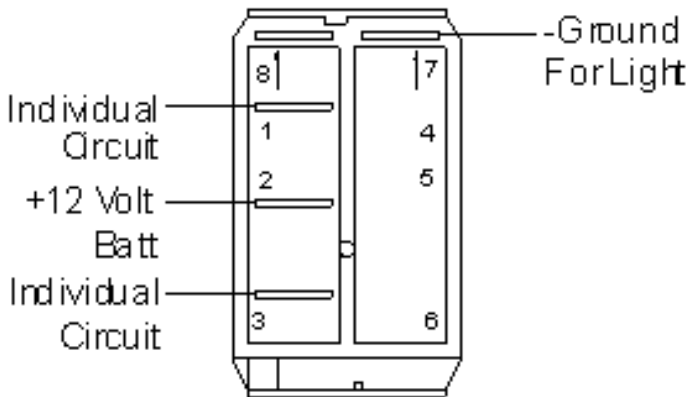

Sea-Dog Illuminating Contura Switches #420211 - 420219 Wiring Instructions

420211(-1)
On / Off
Single Pole / Single Throw

420212(-1)
Mom. On / Off
Single Pole / Single Throw

420213(-1)
On / Off / On
Single Pole / Double Throw

Must be grounded at light source to work properly

420214(-1)
Mom. On / Off / Mom. On
Single Pole / Double Throw

Must be grounded at light source to work properly

420218(-1)
On / Off / On
Double Pole / Double Throw