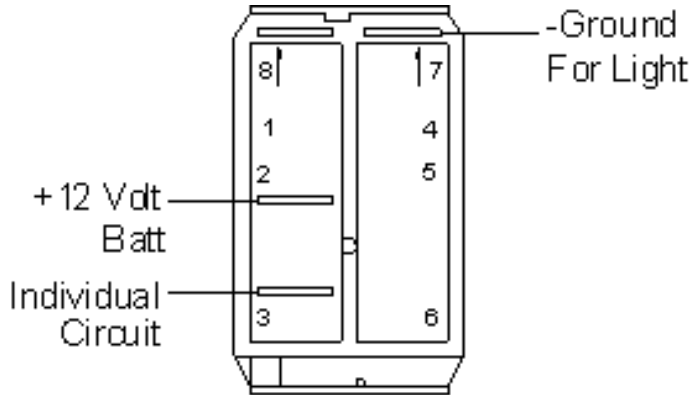

Sea-Dog Illuminating Contura Switches #420211 - 420219 Wiring Instructions

420211(-1)
On / Off
Single Pole / Single Throw

420212(-1)
Mom. On / Off
Single Pole / Single Throw

420213(-1)
On / Off / On
Single Pole / Double Throw

Must be grounded at light source to work properly

420214(-1)
Mom. On / Off / Mom. On
Single Pole / Double Throw

Must be grounded at light source to work properly

420218(-1)
On / Off / On
Double Pole / Double Throw