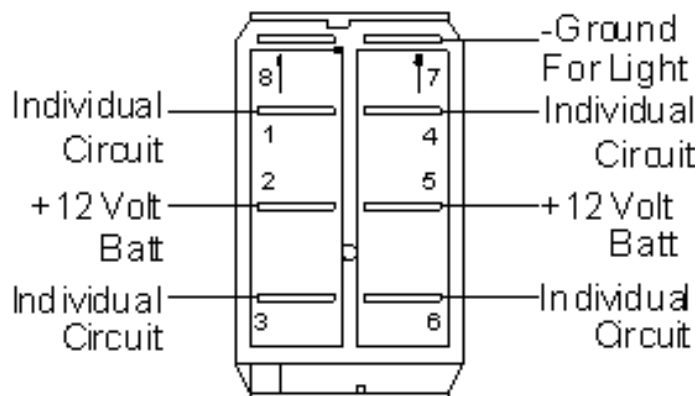

Sea-Dog Illuminating Contura Switches #420211 - 420219 Wiring Instructions

420211(-1)
On / Off
Single Pole / Single Throw

420212(-1)
Mom. On / Off
Single Pole / Single Throw

420213(-1)
On / Off / On
Single Pole / Double Throw

Must be grounded at light source to work properly

420214(-1)
Mom. On / Off / Mom. On
Single Pole / Double Throw

Must be grounded at light source to work properly

420218(-1)
On / Off / On
Double Pole / Double Throw