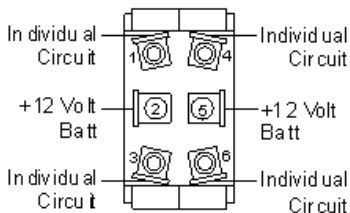

Sea-Dog Large Rocker Switches #420241 - 420249 Wiring Instructions

420241(-1)

On / Off
Single Pole / Single Throw

420242(-1)

Mom. On / Off
Single Pole / Single Throw

420243(-1)

On / Off / On
Double Pole / Double Throw

420244(-1)

Mom. On / Off / Mom. On
Double Pole / Double Throw

420245(-1)

Mom. On / Off / On
Single Pole / Double Throw

420248(-1)

On / Off / On
Single Pole / Double Throw

420249(-1)

Mom. On / Off / Mom. On
Single Pole / Double Throw