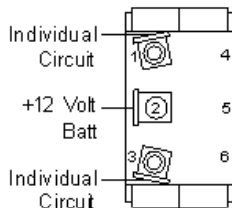

Sea-Dog Large Rocker Switches #420241 - 420249 Wiring Instructions

420241(-1)

On / Off
Single Pole / Single Throw

420242(-1)

Mom. On / Off
Single Pole / Single Throw

420243(-1)

On / Off / On
Double Pole / Double Throw

420244(-1)

Mom. On / Off / Mom. On
Double Pole / Double Throw

420245(-1)

Mom. On / Off / On
Single Pole / Double Throw

420248(-1)

On / Off / On
Single Pole / Double Throw

420249(-1)

Mom. On / Off / Mom. On
Single Pole / Double Throw