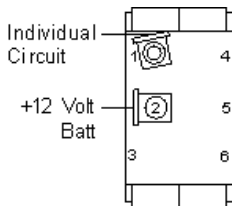

Sea-Dog Large Rocker Switches #420241 - 420249 Wiring Instructions

420241(-1)

On / Off
Single Pole / Single Throw

420242(-1)

Mom. On / Off
Single Pole / Single Throw

420243(-1)

On / Off / On
Double Pole / Double Throw

420244(-1)

Mom. On / Off / Mom. On
Double Pole / Double Throw

420245(-1)

Mom. On / Off / On
Single Pole / Double Throw

420248(-1)

On / Off / On
Single Pole / Double Throw

420249(-1)

Mom. On / Off / Mom. On
Single Pole / Double Throw