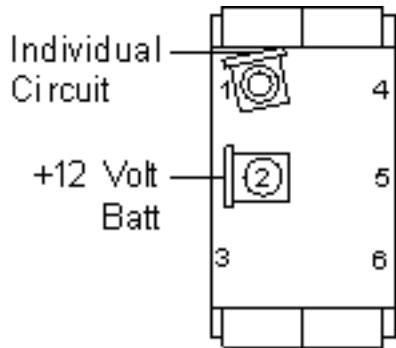

Sea-Dog Large Rocker Switches #420241 - 420249 Wiring Instructions

420241(-1)

On / Off
Single Pole / Single Throw

420242(-1)

Mom. On / Off
Single Pole / Single Throw

420243(-1)

On / Off / On
Double Pole / Double Throw

420244(-1)

Mom. On / Off / Mom. On
Double Pole / Double Throw

420245(-1)

Mom. On / Off / On
Single Pole / Double Throw

420248(-1)

On / Off / On
Single Pole / Double Throw

420249(-1)

Mom. On / Off / Mom. On
Single Pole / Double Throw