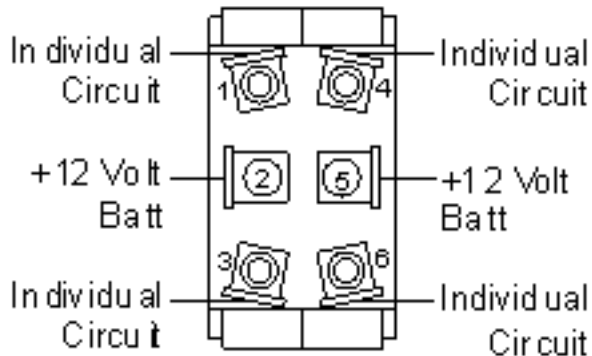

Sea-Dog Large Rocker Switches #420241 - 420249 Wiring Instructions

420241(-1)

On / Off
Single Pole / Single Throw

420242(-1)

Mom. On / Off
Single Pole / Single Throw

420243(-1)

On / Off / On
Double Pole / Double Throw

420244(-1)

Mom. On / Off / Mom. On
Double Pole / Double Throw

420245(-1)

Mom. On / Off / On
Single Pole / Double Throw

420248(-1)

On / Off / On
Single Pole / Double Throw

420249(-1)

Mom. On / Off / Mom. On
Single Pole / Double Throw