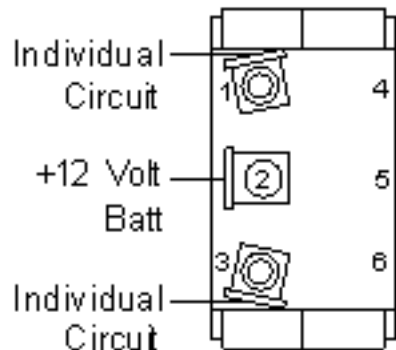

Sea-Dog Large Rocker Switches #420241 - 420249 Wiring Instructions

420241(-1)

On / Off
Single Pole / Single Throw

420242(-1)

Mom. On / Off
Single Pole / Single Throw

420243(-1)

On / Off / On
Double Pole / Double Throw

420244(-1)

Mom. On / Off / Mom. On
Double Pole / Double Throw

420245(-1)

Mom. On / Off / On
Single Pole / Double Throw

420248(-1)

On / Off / On
Single Pole / Double Throw

420249(-1)

Mom. On / Off / Mom. On
Single Pole / Double Throw