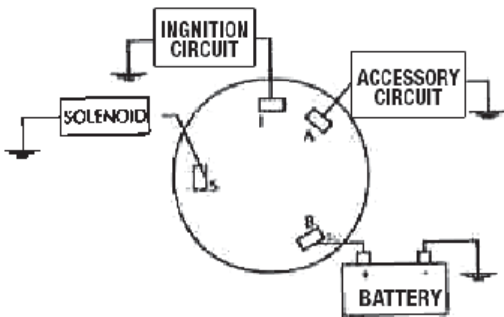

*The Quality
Choice*

4 POSITION STARTER SWITCH

- Accessory-Off-Ignition-Start
- Polypropylene-Max panel thickness-1-1/8"
- Includes Weather Resistant Boot

WARNING: THIS PRODUCT CONTAINS A CHEMICAL KNOWN TO THE STATE OF CALIFORNIA TO CAUSE CANCER AND BIRTH DEFECTS AND OTHER REPRODUCTIVE HARM.