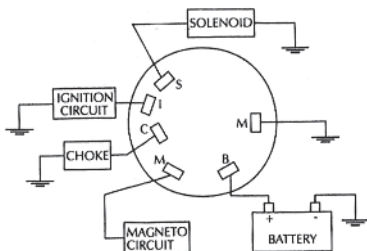

*The Quality
Choice*

Model 11821

3 POSITION MAGNETO IGNITION SWITCH

- Off-Ignition-Start-Push to Choke
- Polypropylene-Max panel thickness-5/8"

**WARNING: THIS
PRODUCT CONTAINS A
CHEMICAL KNOWN TO
THE STATE OF
CALIFORNIA TO CAUSE
CANCER AND BIRTH
DEFECTS AND OTHER
REPRODUCTIVE HARM.**