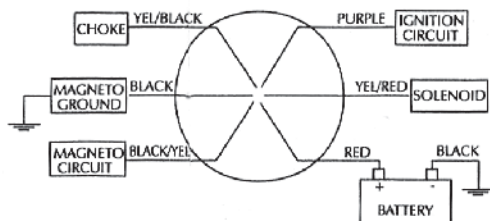

Model 11831

*The Quality  
Choice*

## 3 POSITION MAGNETO IGNITION SWITCH

- Off-Ignition-Start-Push to Choke
- Polypropylene-Max panel thickness-5/8"

**WARNING:** THIS PRODUCT CONTAINS A CHEMICAL KNOWN TO THE STATE OF CALIFORNIA TO CAUSE CANCER AND BIRTH DEFECTS AND OTHER REPRODUCTIVE HARM.