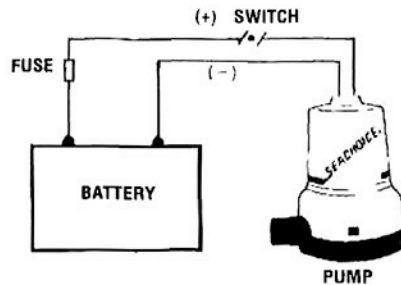

PUMP DIAGRAM

FLOAT SWITCH DIAGRAM

(Note: It is important that wire connections be made in a dry location.)

G.P.H.	System	Amps at 3' Head	Fuse Size	Hose Size	Recommended Wire Size
600	12V	3.5 amp	5 amp	3/4" (1.9cm)	16
1000	12V	5.5 amp	7 amp	3/4" (1.9cm)	16
1500	12V	8 amp	10 amp	1-1/8" (2.85cm)	16
2000	12V	12 amp	15 amp	1-1/8" (2.85cm)	16