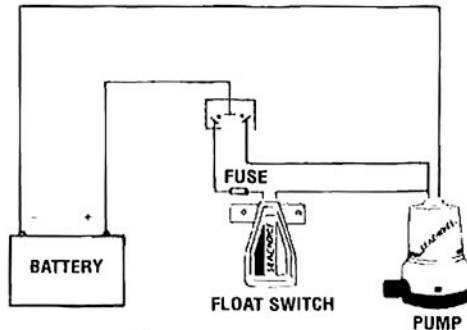

PUMP DIAGRAM

FLOAT SWITCH DIAGRAM

(Note: It is important that wire connections be made in a dry location.)

G.P.H.	System	Amps at 3' Head	Fuse Size	Hose Size	Recommended Wire Size
600	12V	3.5 amp	5 amp	3/4" (1.9cm)	16
1000	12V	5.5 amp	7 amp	3/4" (1.9cm)	16
1500	12V	8 amp	10 amp	1-1/8" (2.85cm)	16
2000	12V	12 amp	15 amp	1-1/8" (2.85cm)	16