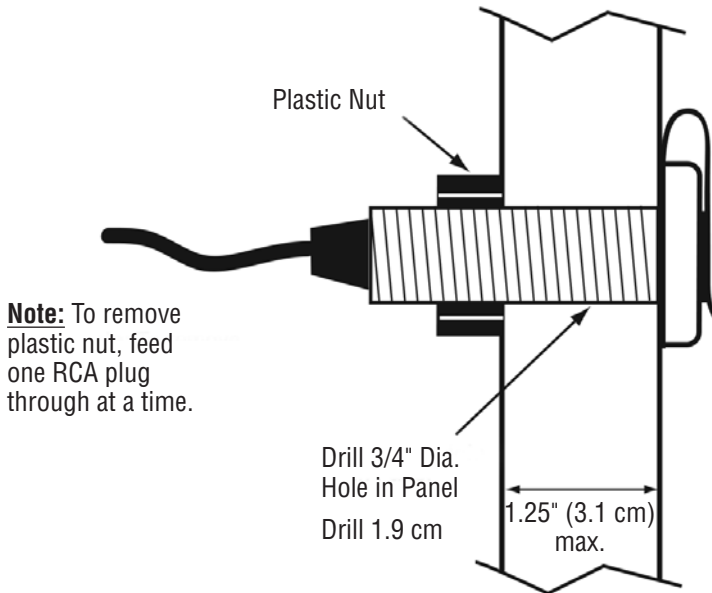

## INSTALLATION

- Connect your MP3 Player, Ipod® or satellite radio to your stereo
- Standard 3.5mm jack and 4' extension cable w/ RCA plugs
  - Dashboard/Panel Mount with Waterproof Cover
    - 4' – 3.5mm Patch Cord included
- Easily installed with commonly available 3/4' paddle drill bit
  - Can be used as remote headphone jack