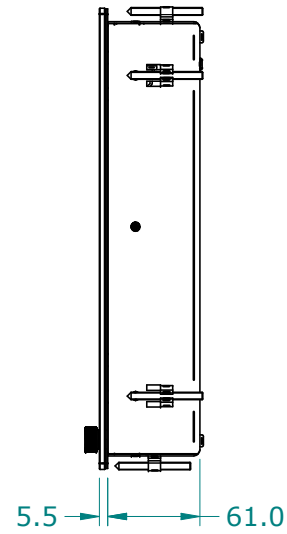

SRT-15 and PHT-15 Dimensions

DIMENSIONS ARE SUBJECT TO CHANGE WITHOUT NOTICE

ISO 128  ALL DIMENSIONS ARE IN MILLIMETERS

When it comes to quality marine gps navigation, SeaTronx is the brand you can depend on.