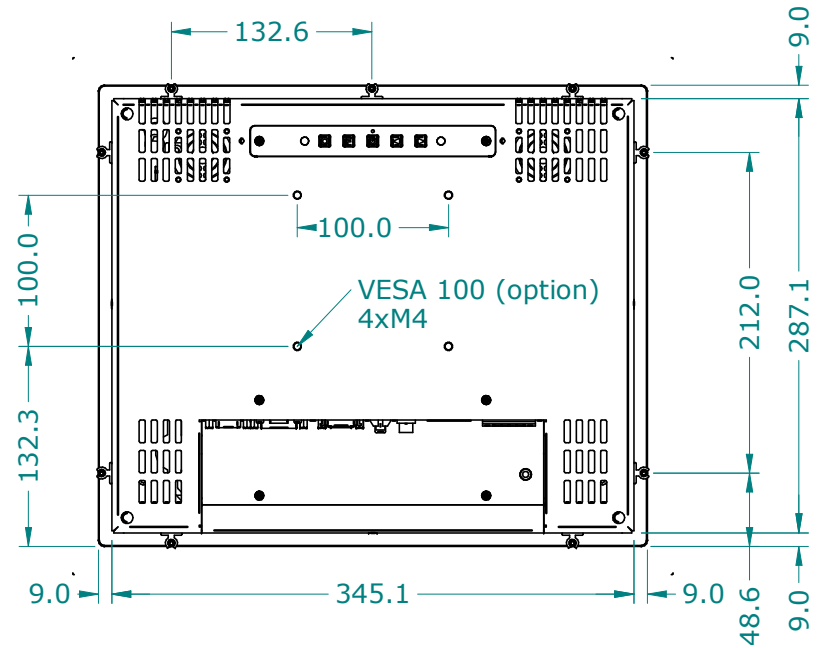

SRT-15 and PHT-15 Dimensions

DIMENSIONS ARE SUBJECT TO CHANGE WITHOUT NOTICE

ISO 128  ALL DIMENSIONS ARE IN MILLIMETERS

When it comes to quality marine gps navigation, SeaTronx is the brand you can depend on.