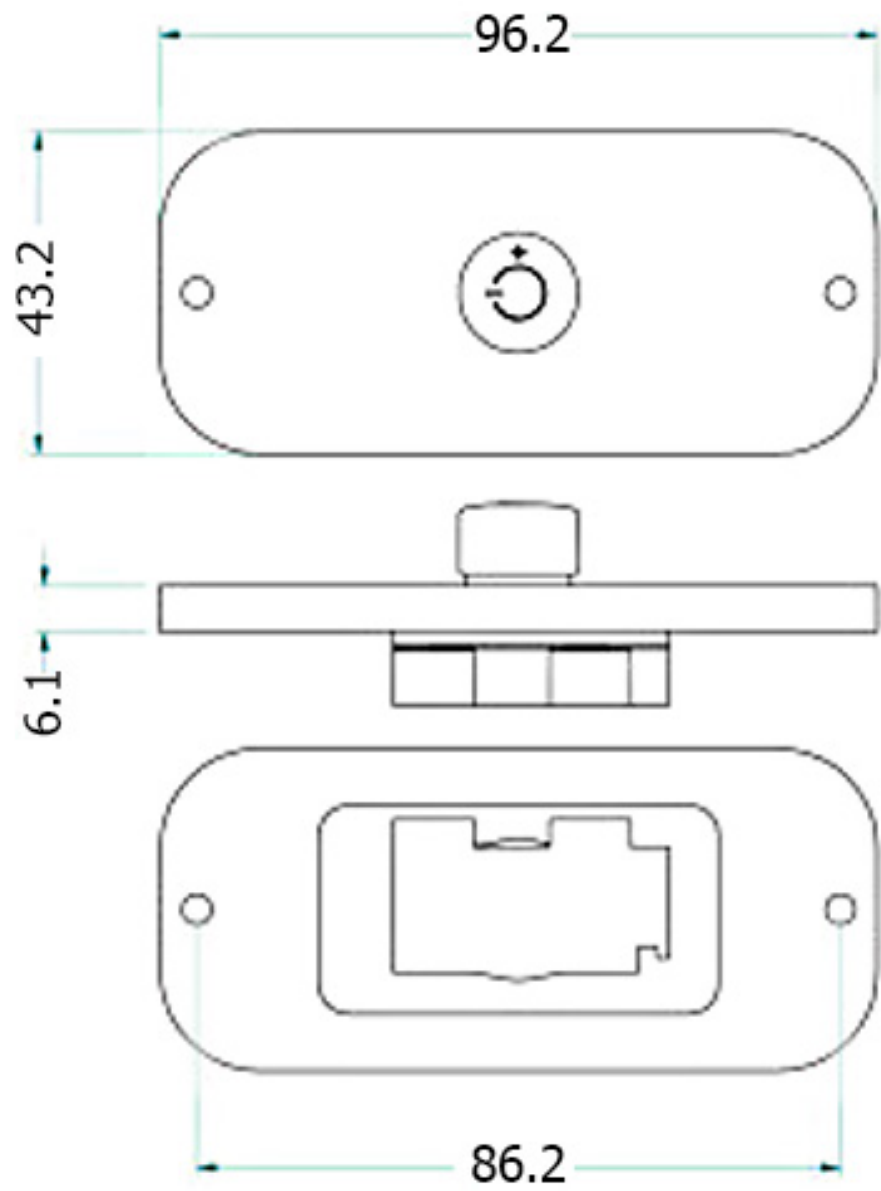

SRT-15 and PHT-15 Dimensions

DIMENSIONS ARE SUBJECT TO CHANGE WITHOUT NOTICE

ISO 128  ALL DIMENSIONS ARE IN MILLIMETERS

When it comes to quality marine gps navigation, SeaTronx is the brand you can depend on.