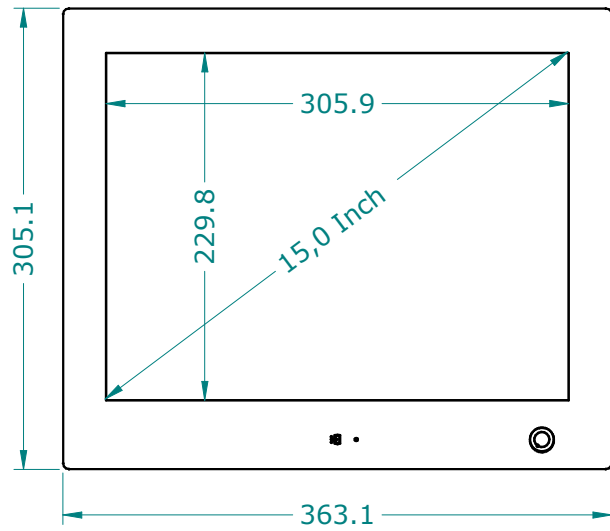

SRT-15 and PHT-15 Dimensions

DIMENSIONS ARE SUBJECT TO CHANGE WITHOUT NOTICE

ISO 128  ALL DIMENSIONS ARE IN MILLIMETERS

When it comes to quality marine gps navigation, SeaTronx is the brand you can depend on.