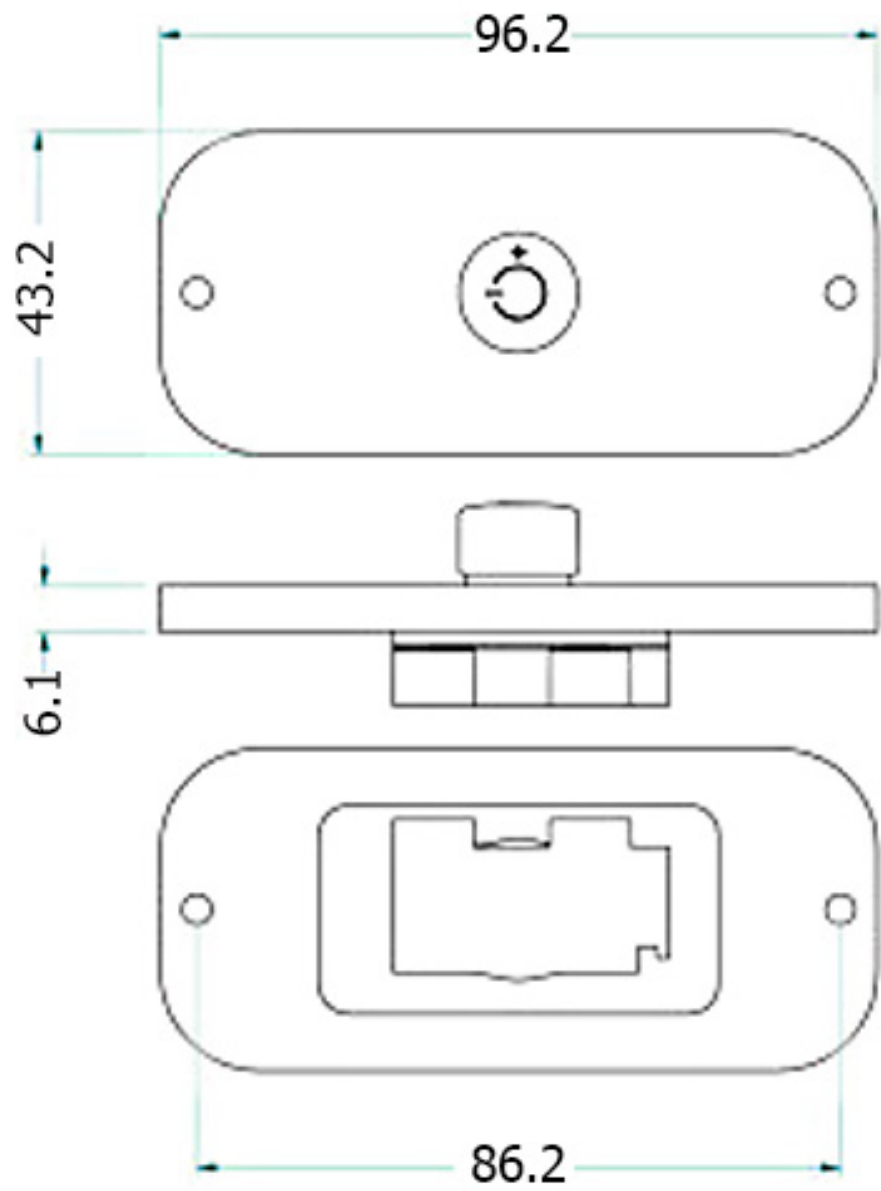

MODEL SRT-27W / PHT-27W

SRT/PHT 27W-dims (07-09-2019)

DIMENSIONS ARE SUBJECT TO CHANGE WITHOUT NOTICE

ISO 128  ALL DIMENSIONS ARE IN MILLIMETERS

When it comes to quality marine gps navigation, SeaTronx is the brand you can depend on.