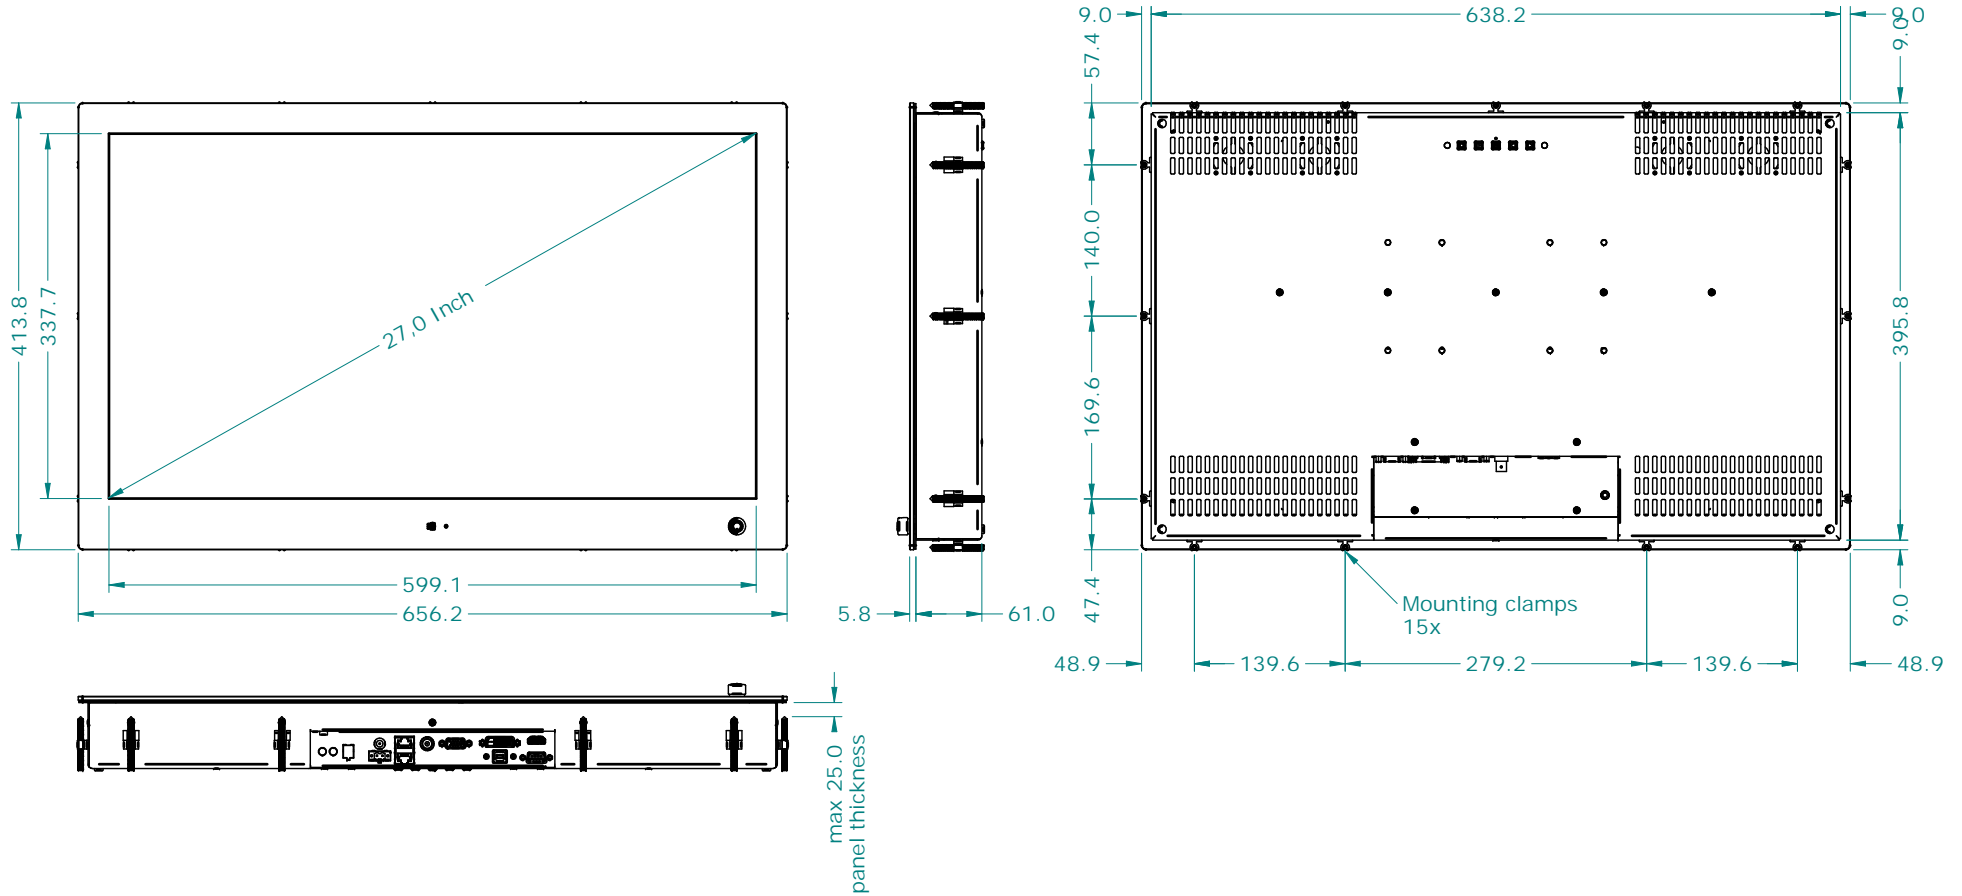

MODEL SRT-27W / PHT-27W

SRT/PHT 27W-dims (07-09-2019)

DIMENSIONS ARE SUBJECT TO CHANGE WITHOUT NOTICE

ISO 128  ALL DIMENSIONS ARE IN MILLIMETERS

When it comes to quality marine gps navigation, SeaTronx is the brand you can depend on.