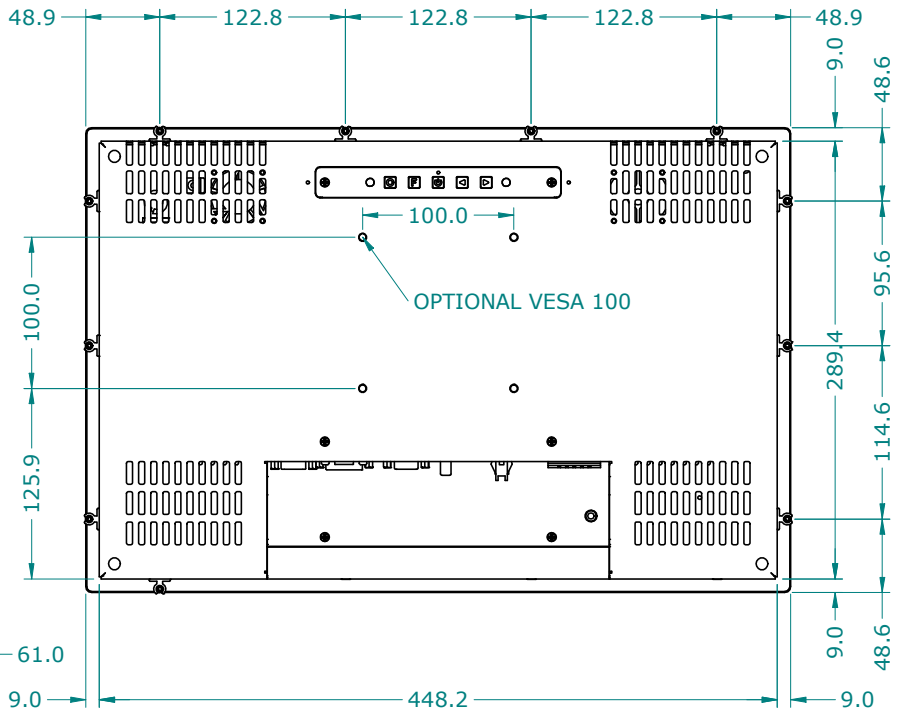

MODEL SRT-185W / PHT-185W

SRT/PHT 185W-dims (12-03-2019)

DIMENSIONS ARE SUBJECT TO CHANGE WITHOUT NOTICE

ISO 128 ALL DIMENSIONS ARE IN MILLIMETERS

When it comes to quality marine gps navigation, SeaTronx is the brand you can depend on.