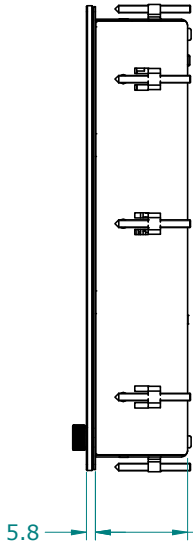

MODEL SRT-185W / PHT-185W

SRT/PHT 185W-dims (12-03-2019)

DIMENSIONS ARE SUBJECT TO CHANGE WITHOUT NOTICE

ISO 128 ALL DIMENSIONS ARE IN MILLIMETERS

When it comes to quality marine gps navigation, SeaTronx is the brand you can depend on.