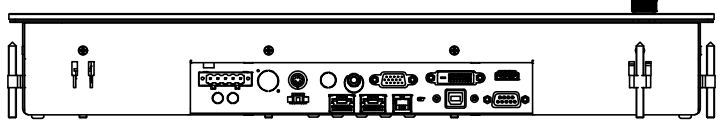

MODEL SRT-185W / PHT-185W

SRT/PHT 185W-dims (12-03-2019)

DIMENSIONS ARE SUBJECT TO CHANGE WITHOUT NOTICE

ISO 128 ALL DIMENSIONS ARE IN MILLIMETERS

When it comes to quality marine gps navigation, SeaTronx is the brand you can depend on.