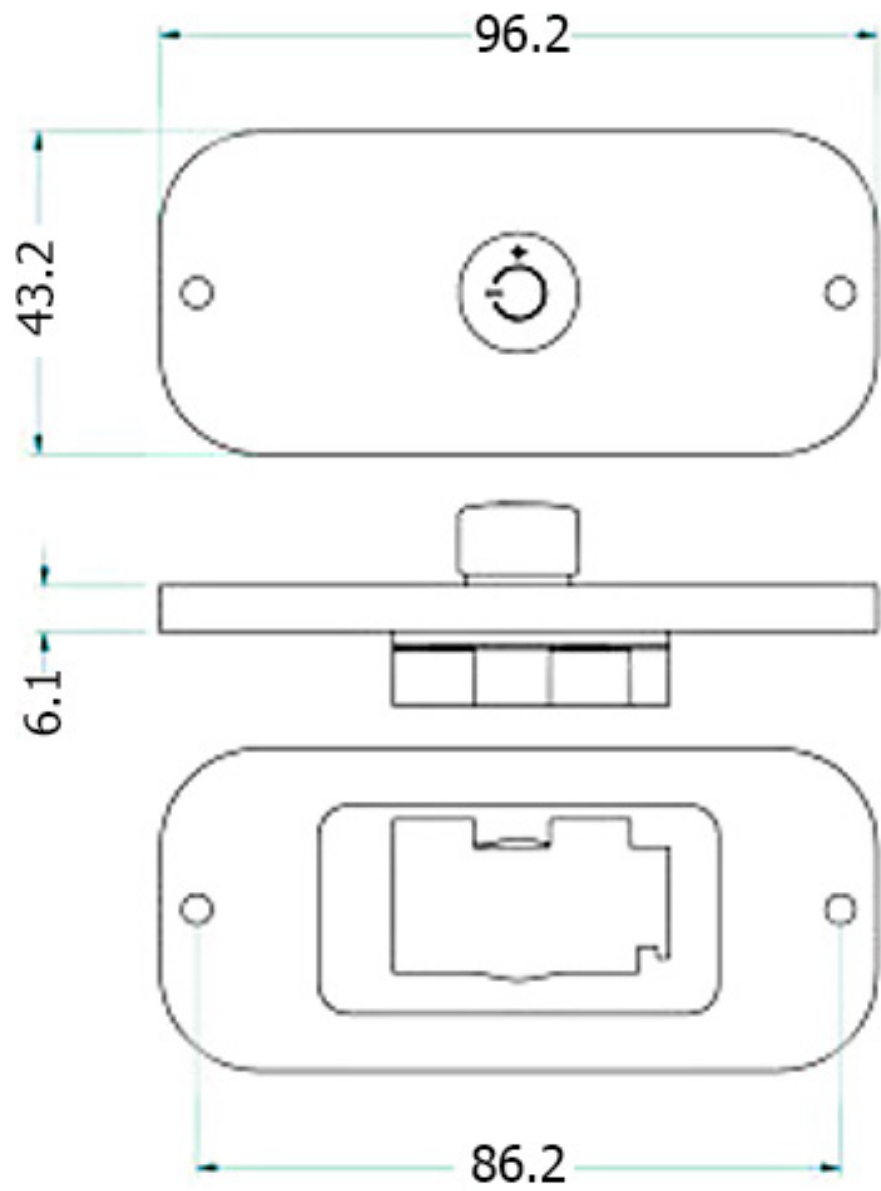

MODEL SRT-185W / PHT-185W

SRT/PHT 185W-dims (12-03-2019)

DIMENSIONS ARE SUBJECT TO CHANGE WITHOUT NOTICE

ISO 128 ALL DIMENSIONS ARE IN MILLIMETERS

When it comes to quality marine gps navigation, SeaTronx is the brand you can depend on.