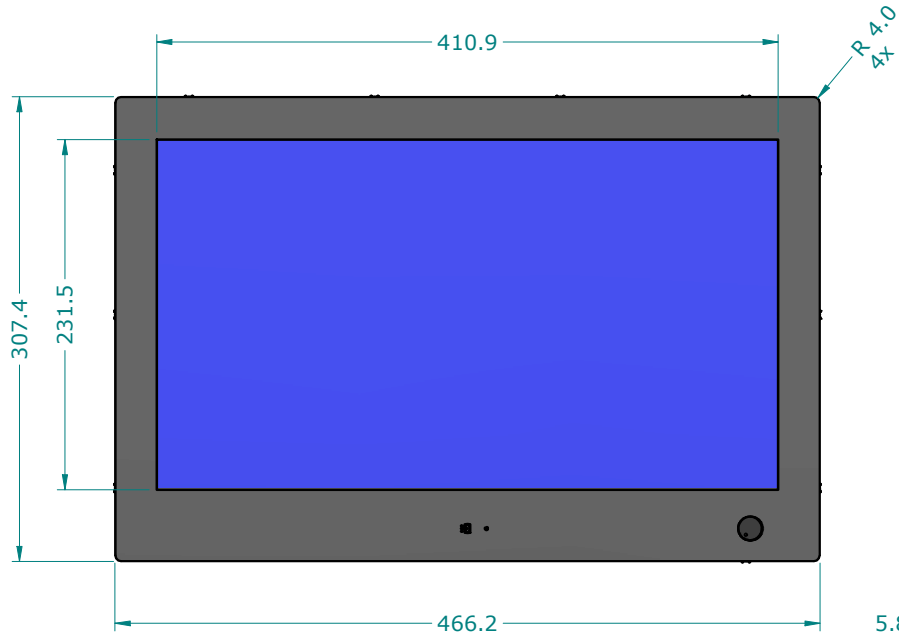

MODEL SRT-185W / PHT-185W

SRT/PHT 185W-dims (12-03-2019)

DIMENSIONS ARE SUBJECT TO CHANGE WITHOUT NOTICE

ISO 128 ALL DIMENSIONS ARE IN MILLIMETERS

When it comes to quality marine gps navigation, SeaTronx is the brand you can depend on.