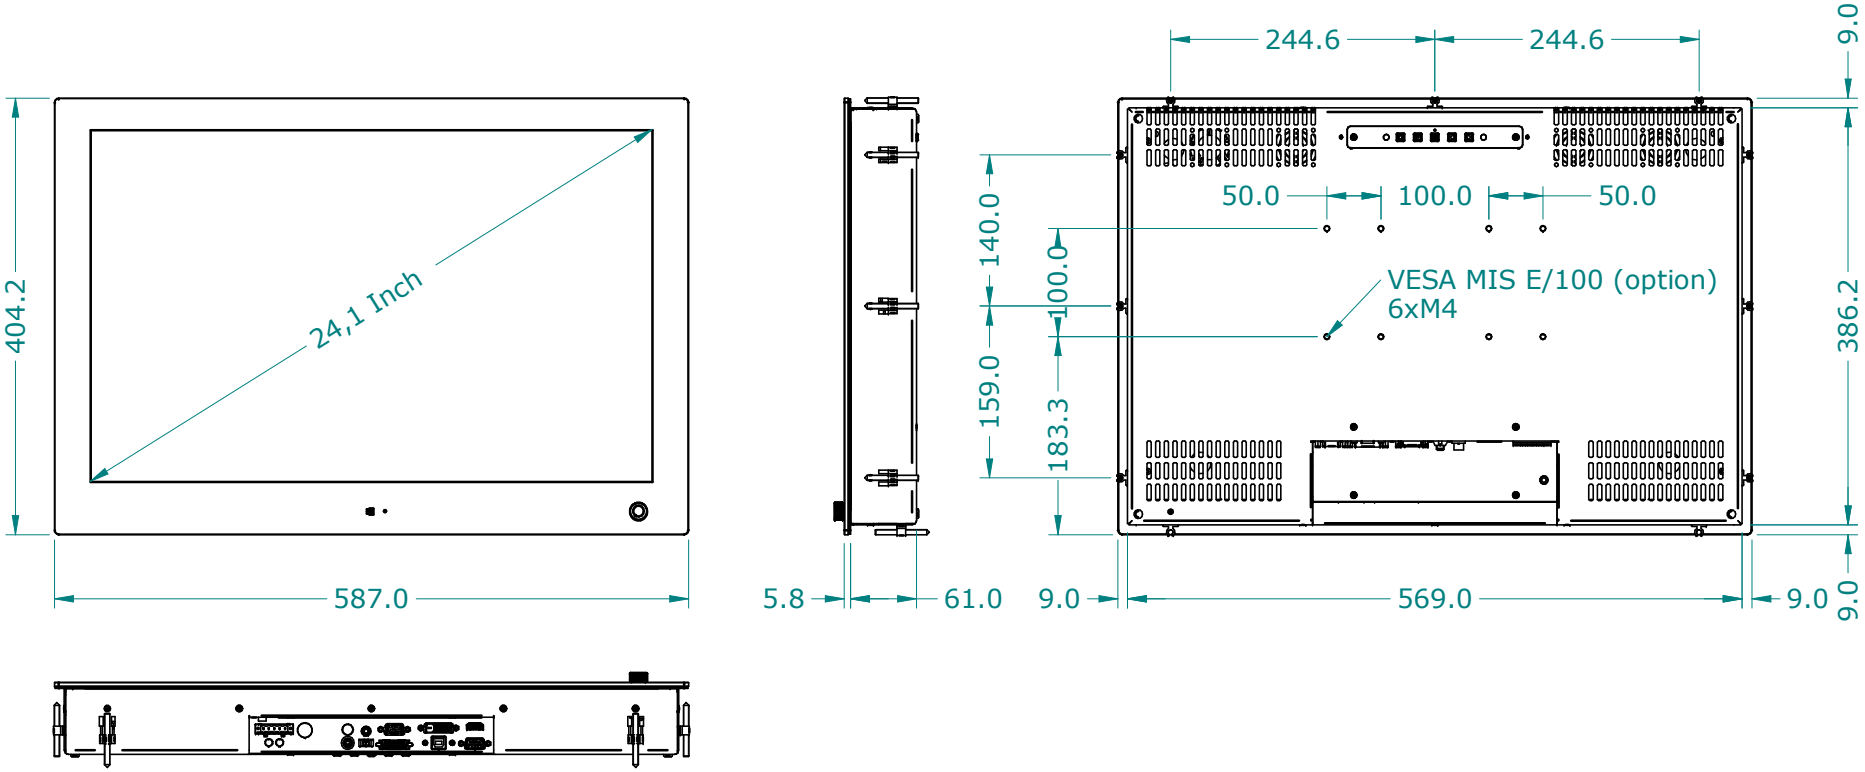

SRT-24 and PHT-24 Dimensions

DIMENSIONS ARE SUBJECT TO CHANGE WITHOUT NOTICE

ISO 128  ALL DIMENSIONS ARE IN MILLIMETERS

When it comes to quality marine gps navigation, SeaTronx is the brand you can depend on.