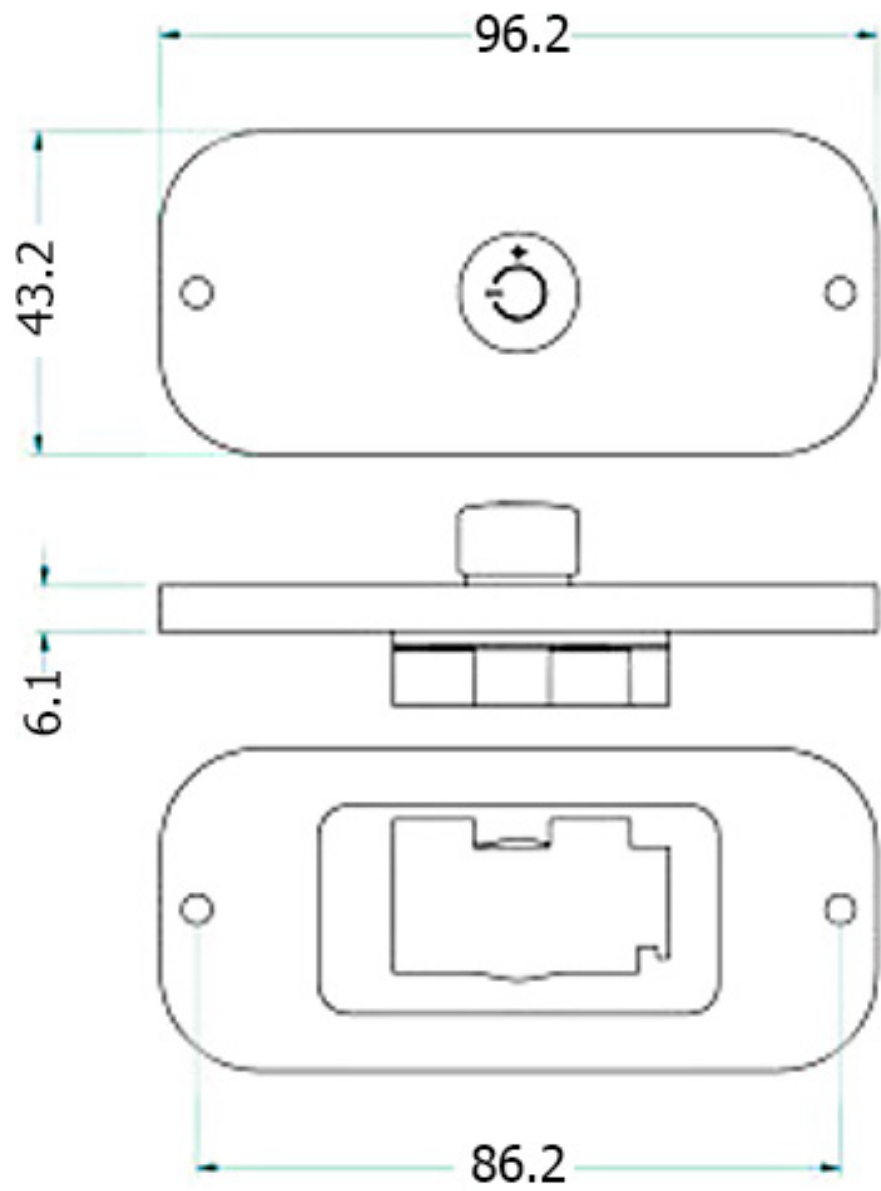

SRT-24 and PHT-24 Dimensions

DIMENSIONS ARE SUBJECT TO CHANGE WITHOUT NOTICE

ISO 128  ALL DIMENSIONS ARE IN MILLIMETERS

When it comes to quality marine gps navigation, SeaTronx is the brand you can depend on.