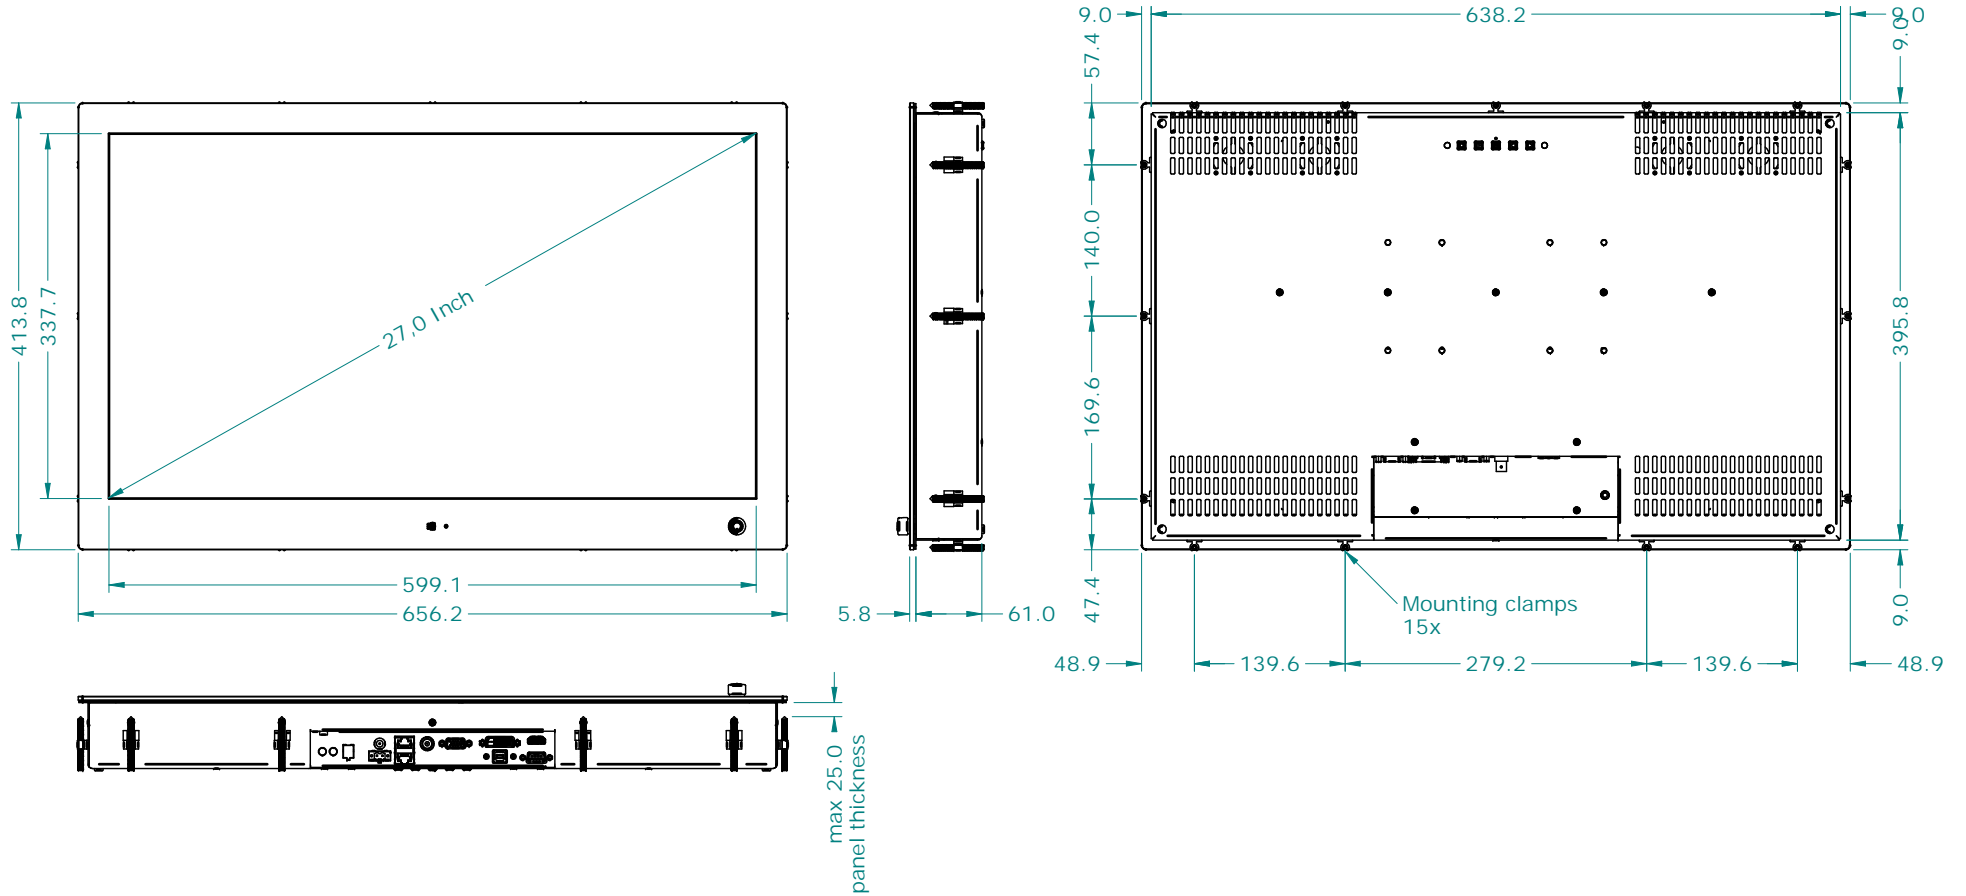

MODEL SRT-27W / PHT-27W

SRT/PHT 27W-dims (07-09-2019)

DIMENSIONS ARE SUBJECT TO CHANGE WITHOUT NOTICE

ISO 128  ALL DIMENSIONS ARE IN MILLIMETERS

When it comes to quality marine gps navigation, SeaTronx is the brand you can depend on.