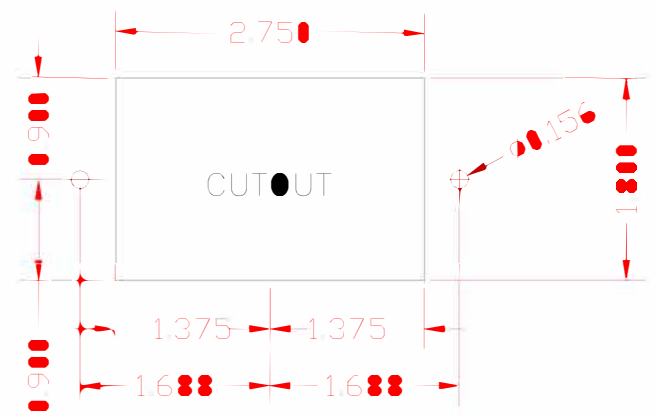

REVISION DATA		
DATE	REV	
9/12/18	A1	Created Part

<p>THIS DRAWING AND THE INFORMATION CONTAINED THEREON IS THE EXCLUSIVE PROPERTY OF SEATRONX. THIS DRAWING OR ANY PART THEREOF, IS CONFIDENTIAL AND PROPRIETARY AND IS NOT TO BE REPRODUCED BY ANY MEANS, DISTRIBUTED, LOANED, OR DISCLOSED TO OTHER PARTIES WITHOUT EXPRESSED WRITTEN CONSENT</p>	TOLERANCE STANDARD (EXCEPT AS NOTED)		SEATRONX		
	DECIMAL	SCN:	SCALE	DRAFTER	DESIGNER
	WELD	MODEL:	APPROVED BY		CHECKED BY
	ANGULAR	DESCRIPTION:	MARINE KEYPAD MTG ASSY		REV
	DATE	DRAWING NUMBER	REV		
	9/12/18	KEY MTG	A1		