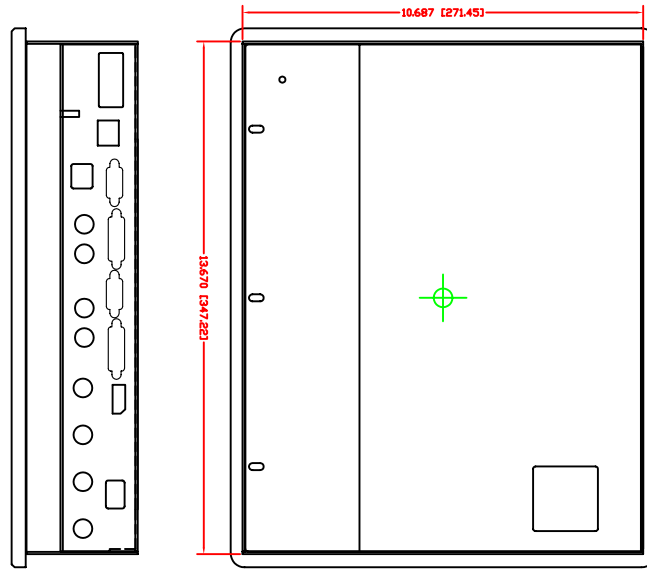

REVISION DATA		
DATE	REV	
9/12/18	A1	Created Part

<p>THIS DRAWING AND THE INFORMATION CONTAINED THEREON IS THE EXCLUSIVE PROPERTY OF SEATRONX. THIS DRAWING OR ANY PART THEREOF, IS CONFIDENTIAL AND PROPRIETARY AND IS NOT TO BE REPRODUCED BY ANY MEANS, DISTRIBUTED, LOANED, OR DISCLOSED TO OTHER PARTIES WITHOUT EXPRESSED WRITTEN CONSENT</p>	TOLERANCE STANDARD (EXCEPT AS NOTED)		SEATRONX		
	DECIMAL	SCN:	SCALE	DRAFTER	DESIGNER
	WELD	MODEL:	APPROVED BY		CHECKED BY
	ANGULAR	DESCRIPTION:	MARINE KEYPAD MTG ASSY		REV
	DATE	DRAWING NUMBER	REV		
	9/12/18	KEY MTG	A1		