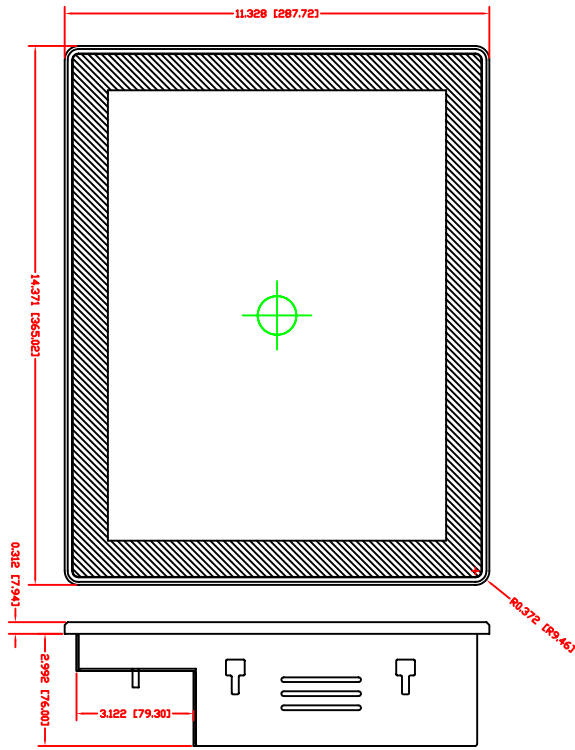

REVISION DATA		
DATE	REV	
9/12/18	A1	Created Part

<p>THIS DRAWING AND THE INFORMATION CONTAINED THEREON IS THE EXCLUSIVE PROPERTY OF SEATRONX. THIS DRAWING OR ANY PART THEREOF, IS CONFIDENTIAL AND PROPRIETARY AND IS NOT TO BE REPRODUCED BY ANY MEANS, DISTRIBUTED, LOANED, OR DISCLOSED TO OTHER PARTIES WITHOUT EXPRESSED WRITTEN CONSENT</p>	TOLERANCE STANDARD (EXCEPT AS NOTED)		SEATRONX		
	DECIMAL	SCN:	SCALE	DRAFTER	DESIGNER
	WELD	MODEL:	APPROVED BY		CHECKED BY
	ANGULAR	DESCRIPTION:	MARINE KEYPAD MTG ASSY		REV
	DATE	DRAWING NUMBER	REV		
	9/12/18	KEY MTG	A1		