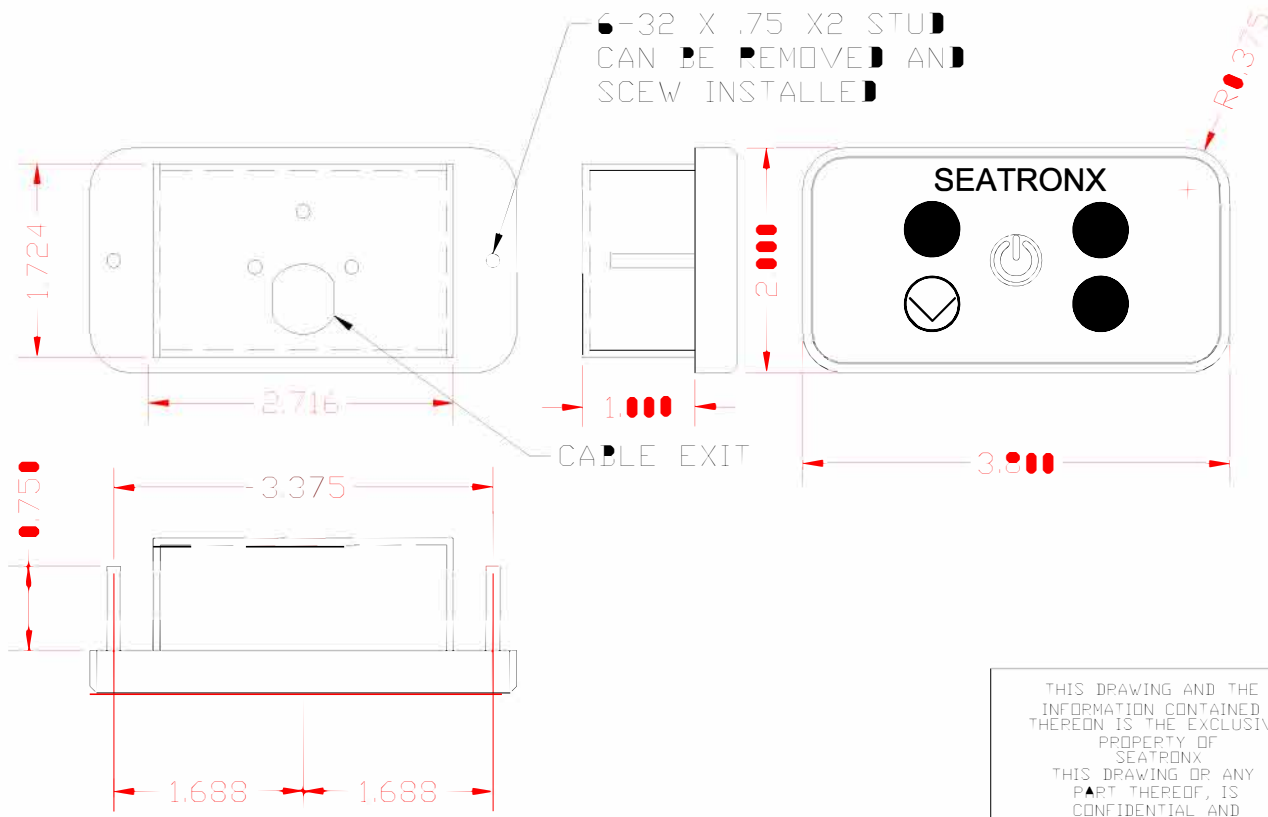

REVISION DATA		
DATE	REV	
9/12/18	A1	Created Part

<p>THIS DRAWING AND THE INFORMATION CONTAINED THEREON IS THE EXCLUSIVE PROPERTY OF SEATRONX. THIS DRAWING OR ANY PART THEREOF, IS CONFIDENTIAL AND PROPRIETARY AND IS NOT TO BE REPRODUCED BY ANY MEANS, DISTRIBUTED, LOANED, OR DISCLOSED TO OTHER PARTIES WITHOUT EXPRESSED WRITTEN CONSENT</p>	TOLERANCE STANDARD (EXCEPT AS NOTED)		SEATRONX		
	DECIMAL	SCN:	SCALE	DRAFTER	DESIGNER
	WELD	MODEL:	APPROVED BY		CHECKED BY
	ANGULAR	DESCRIPTION:	MARINE KEYPAD MTG ASSY		REV
	DATE	DRAWING NUMBER	REV		
	9/12/18	KEY MTG	A1		