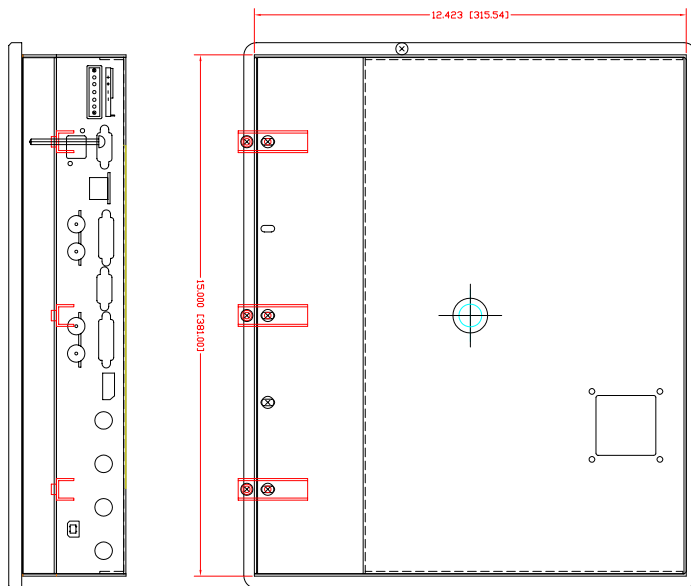

DATE		REV	REVISION DATA
9/12/18		▲1	Created Part

6-32 X .75 X2 STUD
CAN BE REMOVED AND
SCREW INSTALLED

<p>THIS DRAWING AND THE INFORMATION CONTAINED THEREON IS THE EXCLUSIVE PROPERTY OF SEATRONX. THIS DRAWING OR ANY PART THEREOF, IS CONFIDENTIAL AND PROPRIETARY AND IS NOT TO BE REPRODUCED BY ANY MEANS, DISTRIBUTED, LOANED, OR DISCLOSED TO OTHER PARTIES WITHOUT EXPRESSED WRITTEN CONSENT</p>	TOLERANCE STANDARD (EXCEPT AS NOTED)		SEATRONX			
	DECIMAL	SCN:	SCALE	DRAFTER	DESIGNER	
	WELD	MODEL:	APPROVED BY			
	ANGULAR	DESCRIPTION:	DATE	DRAWING NUMBER	REV	
			MARINE KEYPAD MTG ASSY	9/12/18	KEY MTG	▲1