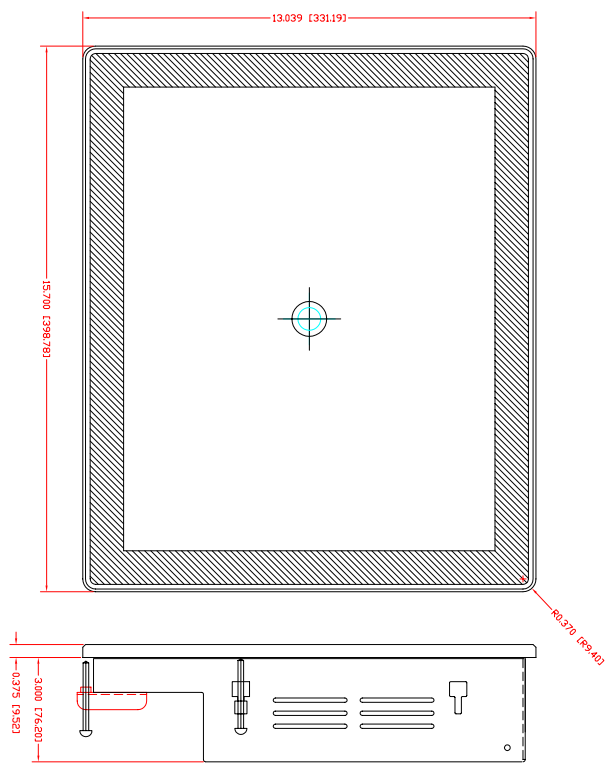

DATE		REV	REVISION DATA
9/12/18		▲1	Created Part

6-32 X .75 X2 STUD
CAN BE REMOVED AND
SCREW INSTALLED

<p>THIS DRAWING AND THE INFORMATION CONTAINED THEREON IS THE EXCLUSIVE PROPERTY OF SEATRONX. THIS DRAWING OR ANY PART THEREOF, IS CONFIDENTIAL AND PROPRIETARY AND IS NOT TO BE REPRODUCED BY ANY MEANS, DISTRIBUTED, LOANED, OR DISCLOSED TO OTHER PARTIES WITHOUT EXPRESSED WRITTEN CONSENT</p>	TOLERANCE STANDARD (EXCEPT AS NOTED)		SEATRONX			
	DECIMAL	SCN:	SCALE	DRAFTER	DESIGNER	
	WELD	MODEL:	APPROVED BY			
	ANGULAR	DESCRIPTION:	DATE	DRAWING NUMBER	REV	
			MARINE KEYPAD MTG ASSY	9/12/18	KEY MTG	▲1