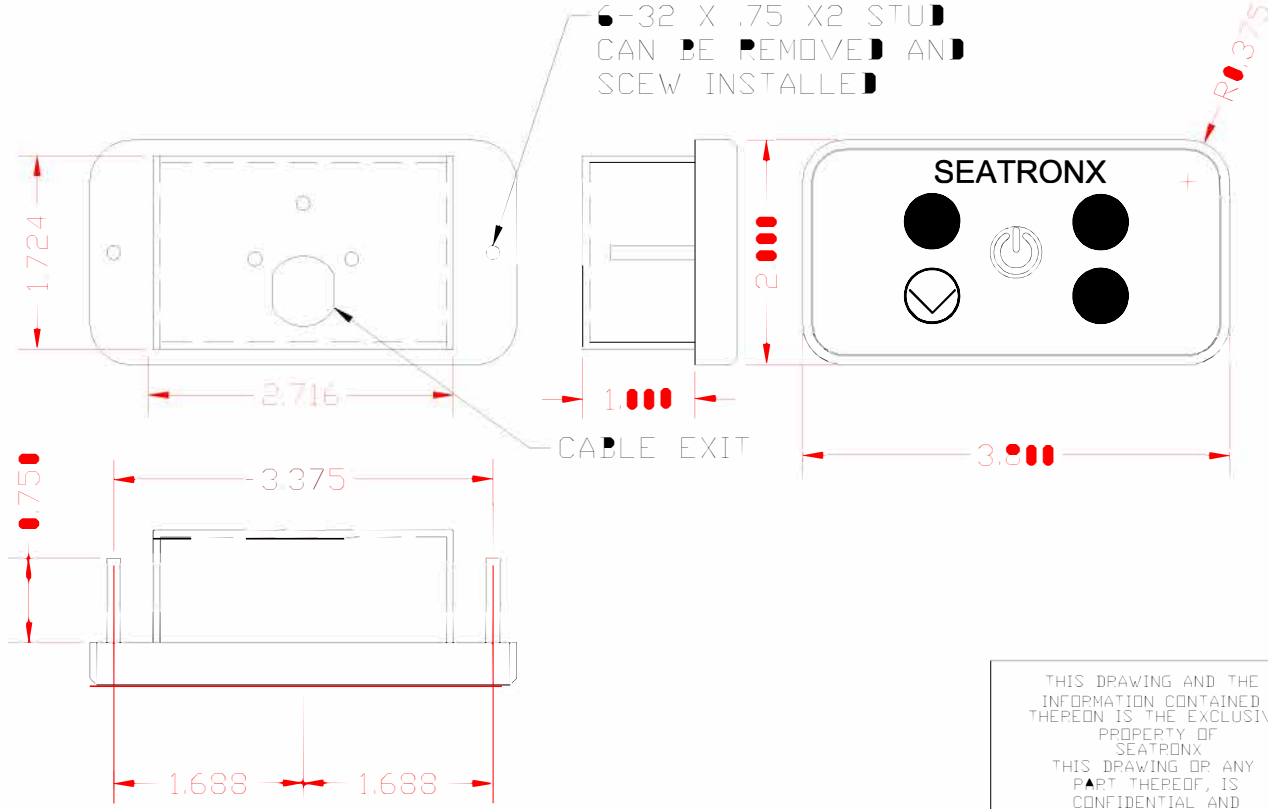

DATE		REV	REVISION DATA
9/12/18		▲1	Created Part

6-32 X .75 X2 STUD
CAN BE REMOVED AND
SCREW INSTALLED

<p>THIS DRAWING AND THE INFORMATION CONTAINED THEREON IS THE EXCLUSIVE PROPERTY OF SEATRONX. THIS DRAWING OR ANY PART THEREOF, IS CONFIDENTIAL AND PROPRIETARY AND IS NOT TO BE REPRODUCED BY ANY MEANS, DISTRIBUTED, LOANED, OR DISCLOSED TO OTHER PARTIES WITHOUT EXPRESSED WRITTEN CONSENT</p>	TOLERANCE STANDARD (EXCEPT AS NOTED)		SEATRONX			
	DECIMAL	SCN:	SCALE	DRAFTER	DESIGNER	
	WELD	MODEL:	APPROVED BY			
	ANGULAR	DESCRIPTION:	DATE	DRAWING NUMBER	REV	
			MARINE KEYPAD MTG ASSY	9/12/18	KEY MTG	▲1