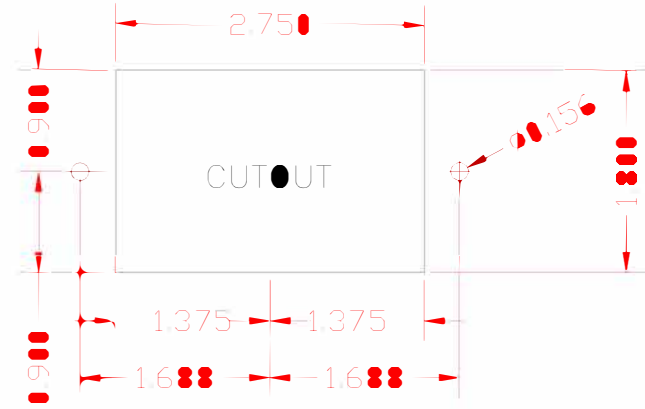

DATE		REV	REVISION DATA
9/12/18		▲1	Created Part

6-32 X .75 X2 STUD
CAN BE REMOVED AND
SCREW INSTALLED

<p>THIS DRAWING AND THE INFORMATION CONTAINED THEREON IS THE EXCLUSIVE PROPERTY OF SEATRONX. THIS DRAWING OR ANY PART THEREOF, IS CONFIDENTIAL AND PROPRIETARY AND IS NOT TO BE REPRODUCED BY ANY MEANS, DISTRIBUTED, LOANED, OR DISCLOSED TO OTHER PARTIES WITHOUT EXPRESSED WRITTEN CONSENT</p>	TOLERANCE STANDARD (EXCEPT AS NOTED)		SEATRONX			
	DECIMAL	SCN:	SCALE	DRAFTER	DESIGNER	
	WELD	MODEL:	APPROVED BY			
	ANGULAR	DESCRIPTION:	DATE	DRAWING NUMBER	REV	
			MARINE KEYPAD MTG ASSY	9/12/18	KEY MTG	▲1