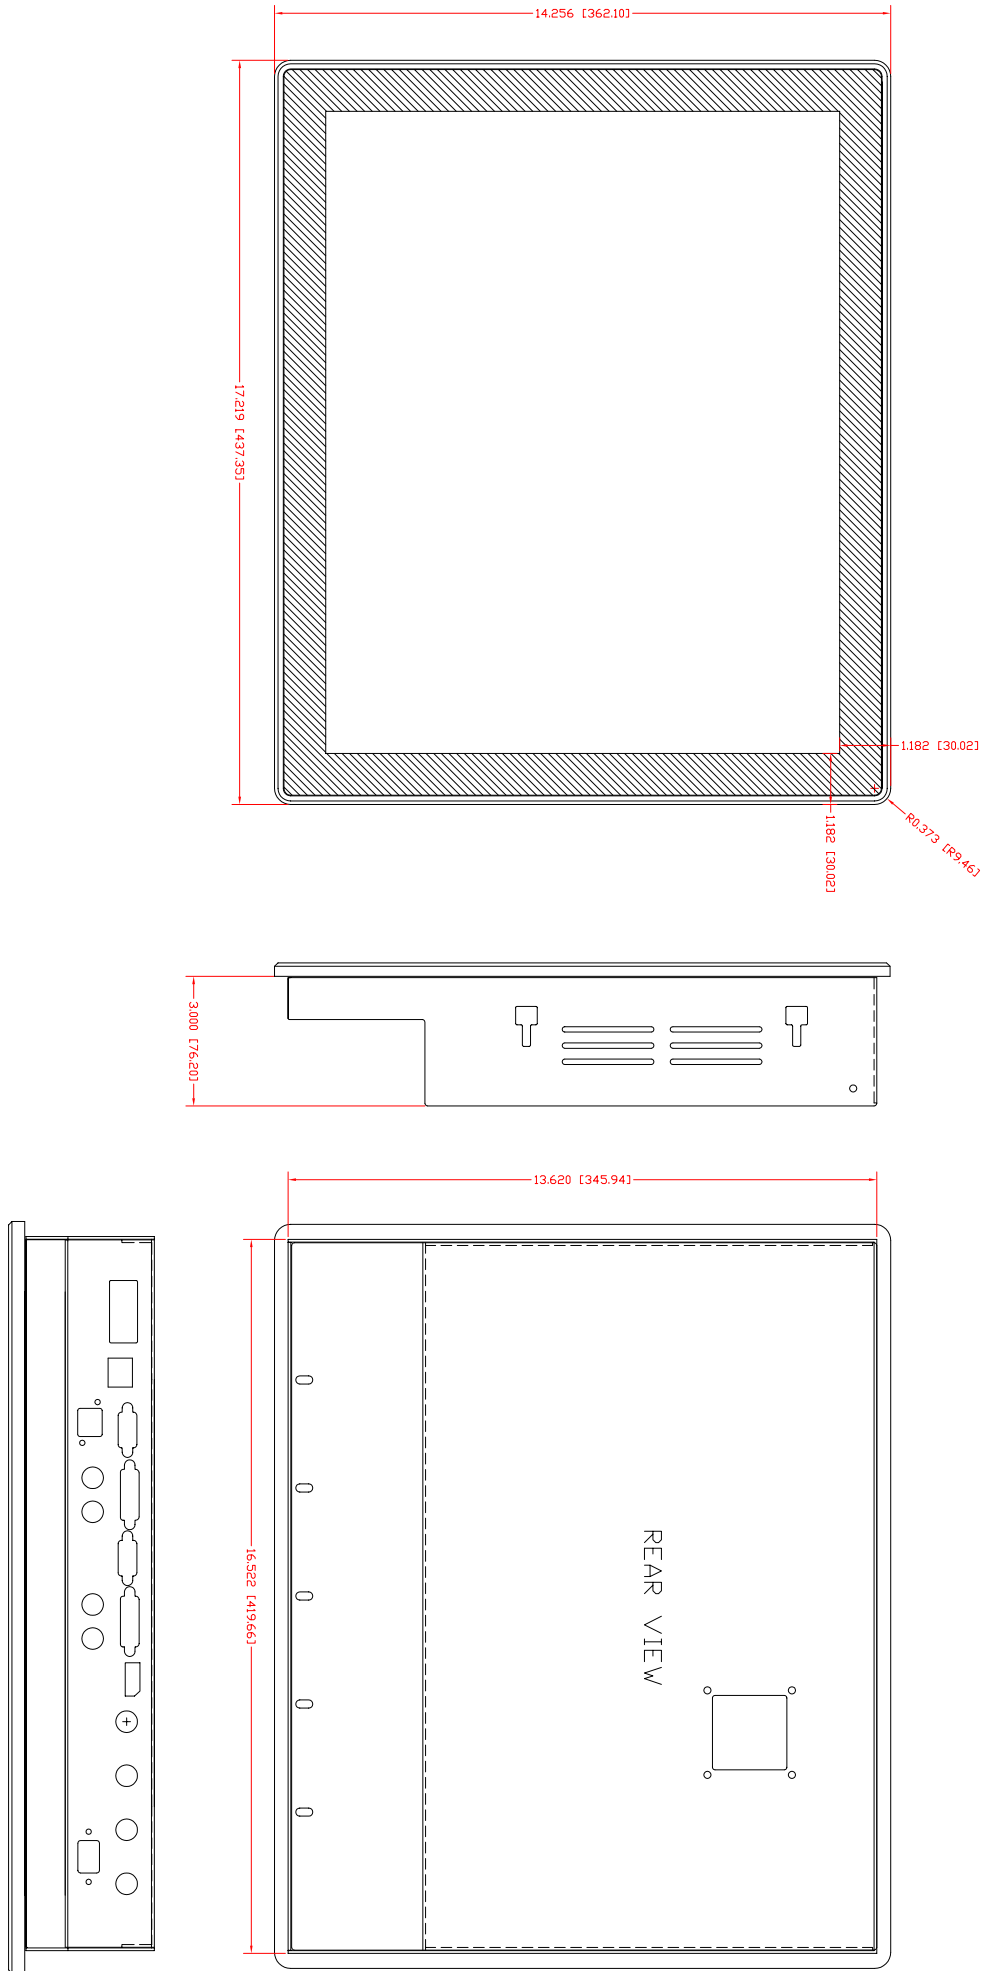

DATE		REV	REVISION DATA
9/12/18		▲1	Created Part

<p>THIS DRAWING AND THE INFORMATION CONTAINED THEREON IS THE EXCLUSIVE PROPERTY OF SEATRONX. THIS DRAWING OR ANY PART THEREOF, IS CONFIDENTIAL AND PROPRIETARY AND IS NOT TO BE REPRODUCED BY ANY MEANS, DISTRIBUTED, LOANED, OR DISCLOSED TO OTHER PARTIES WITHOUT EXPRESSED WRITTEN CONSENT</p>	TOLERANCE STANDARD (EXCEPT AS NOTED)		SEATRONX		
	DECIMAL	SCN:	SCALE	DRAFTER	DESIGNER
	WELD	MODEL:	APPROVED BY		
	ANGULAR	DATE	DRAWING NUMBER	REV	
	9/12/18	KEY MTG	▲1		