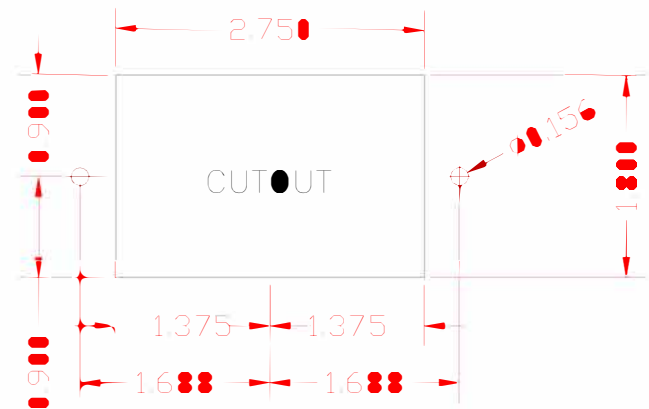

DATE		REV	REVISION DATA
9/12/18		▲1	Created Part

<p>THIS DRAWING AND THE INFORMATION CONTAINED THEREON IS THE EXCLUSIVE PROPERTY OF SEATRONX. THIS DRAWING OR ANY PART THEREOF, IS CONFIDENTIAL AND PROPRIETARY AND IS NOT TO BE REPRODUCED BY ANY MEANS, DISTRIBUTED, LOANED, OR DISCLOSED TO OTHER PARTIES WITHOUT EXPRESSED WRITTEN CONSENT</p>	TOLERANCE STANDARD (EXCEPT AS NOTED)		SEATRONX		
	DECIMAL	SCN:	SCALE	DRAFTER	DESIGNER
	WELD	MODEL:	APPROVED BY		
	ANGULAR	DATE	DRAWING NUMBER	REV	
	9/12/18	KEY MTG	▲1		