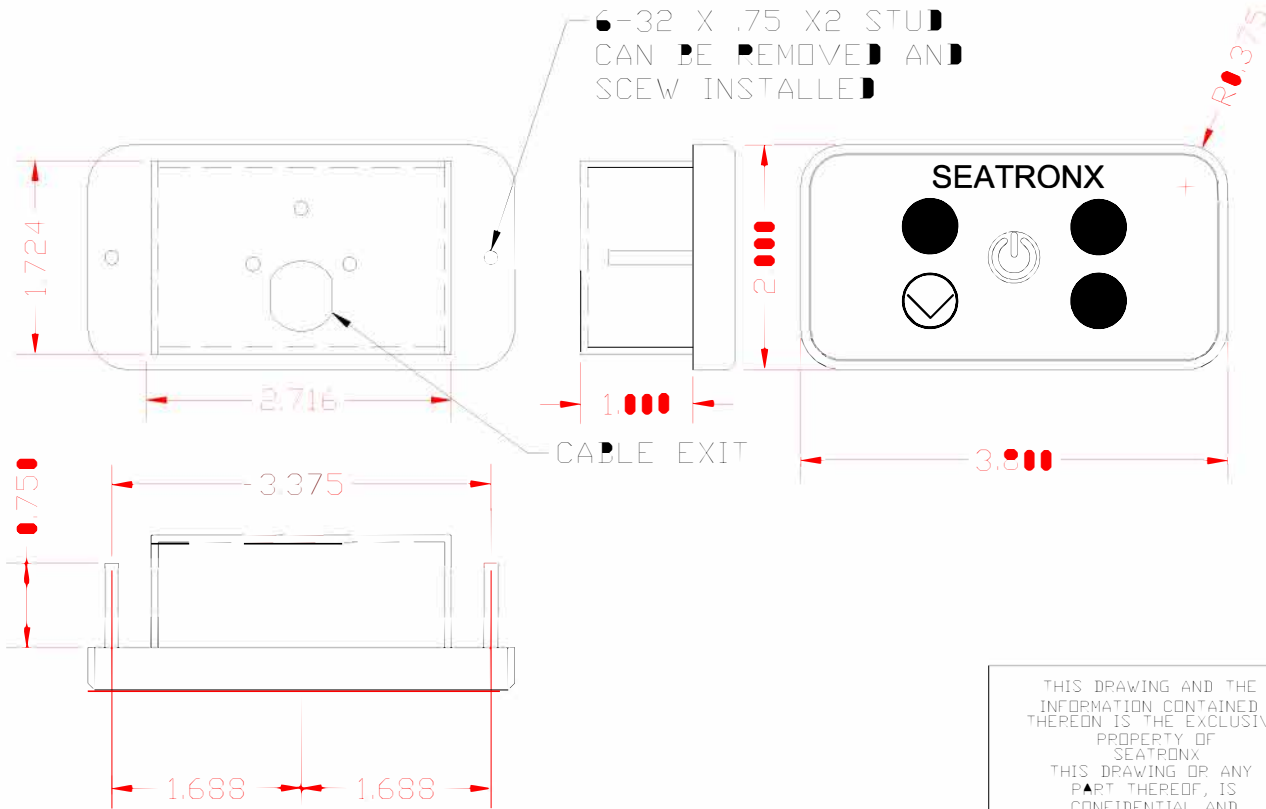

DATE		REV	REVISION DATA
9/12/18		▲1	Created Part

<p>THIS DRAWING AND THE INFORMATION CONTAINED THEREON IS THE EXCLUSIVE PROPERTY OF SEATRONX. THIS DRAWING OR ANY PART THEREOF, IS CONFIDENTIAL AND PROPRIETARY AND IS NOT TO BE REPRODUCED BY ANY MEANS, DISTRIBUTED, LOANED, OR DISCLOSED TO OTHER PARTIES WITHOUT EXPRESSED WRITTEN CONSENT</p>	TOLERANCE STANDARD (EXCEPT AS NOTED)		SEATRONX		
	DECIMAL	SCN:	SCALE	DRAFTER	DESIGNER
	WELD	MODEL:	APPROVED BY		
	ANGULAR	DATE	DRAWING NUMBER	REV	
	9/12/18	KEY MTG	▲1		