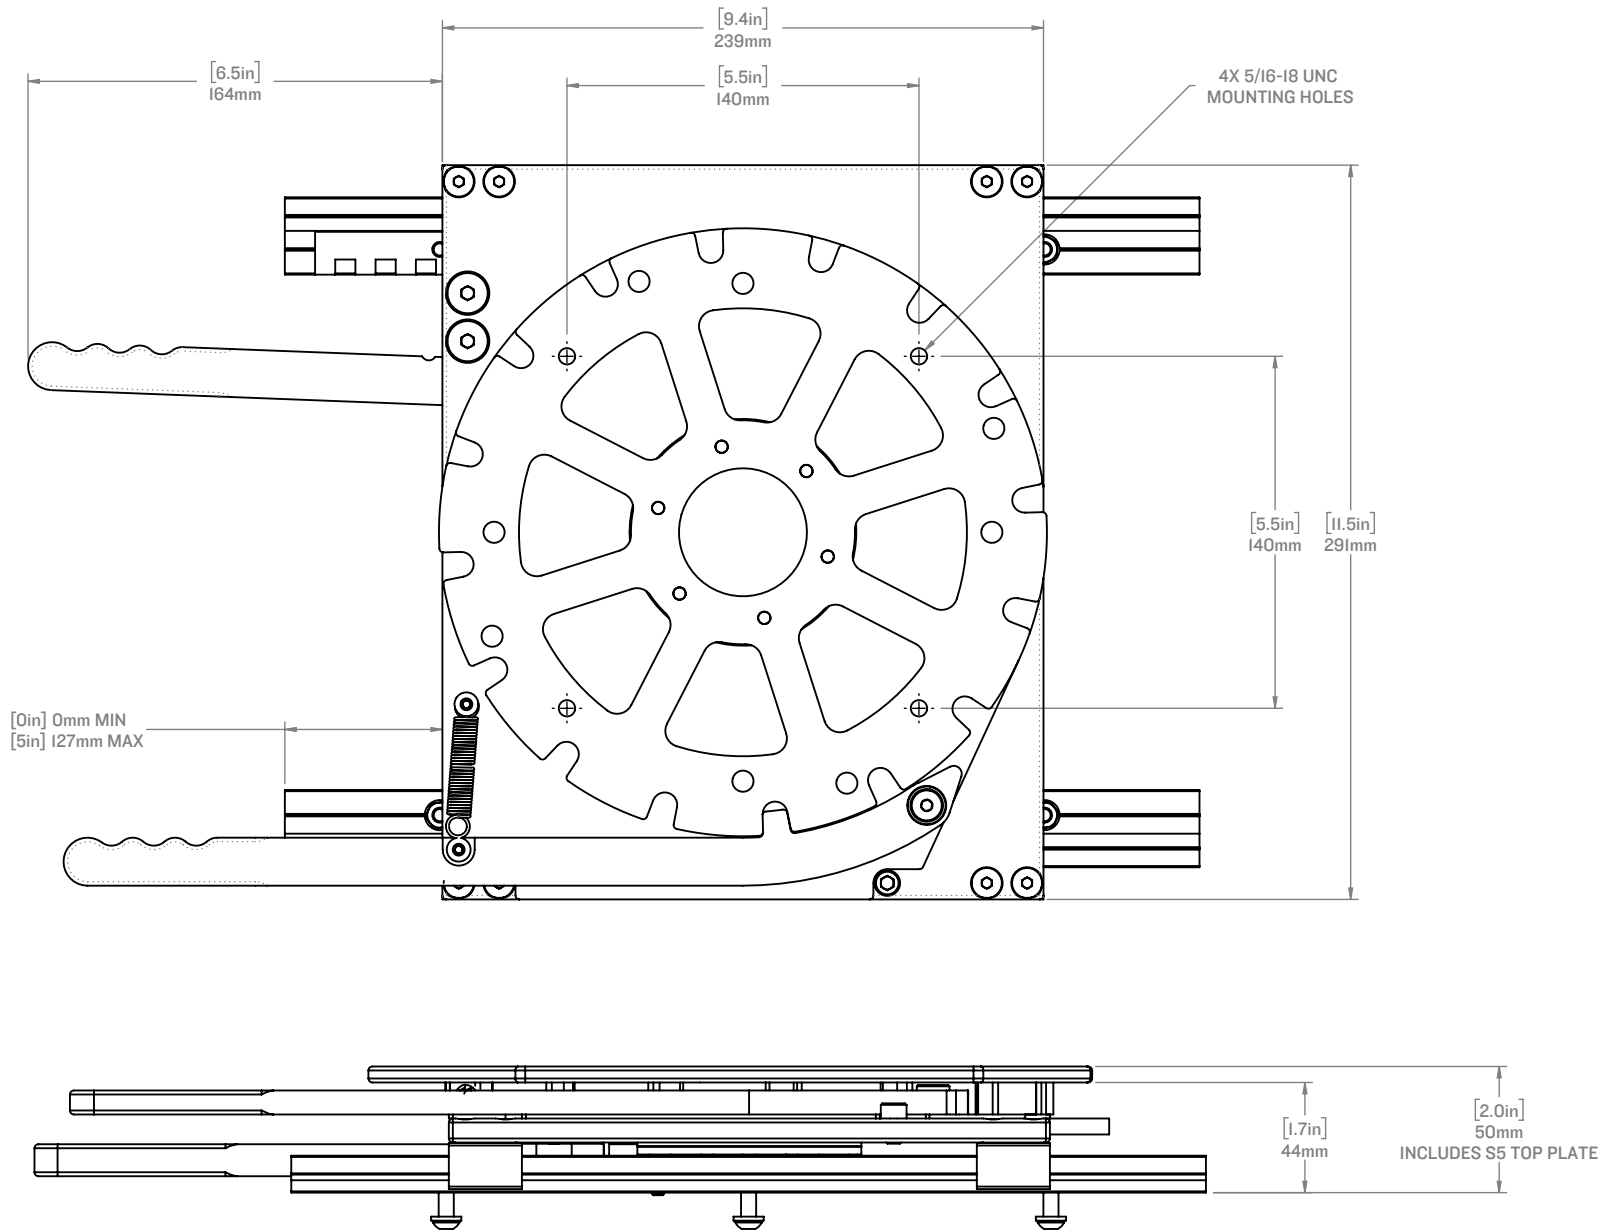

*DRAWING DOES NOT SHOW PACKAGING MATERIAL

SHOCKWAVE

PROPRIETARY AND CONFIDENTIAL

SW-05488
S5-PRO SWIVEL SLIDE

WEIGHT: [9.09lbs] 4.13 kg

SCALE:1:3

SHEET 1 OF 1

REV: 06

If you're looking for quality boat seating & accessories, visit our website.