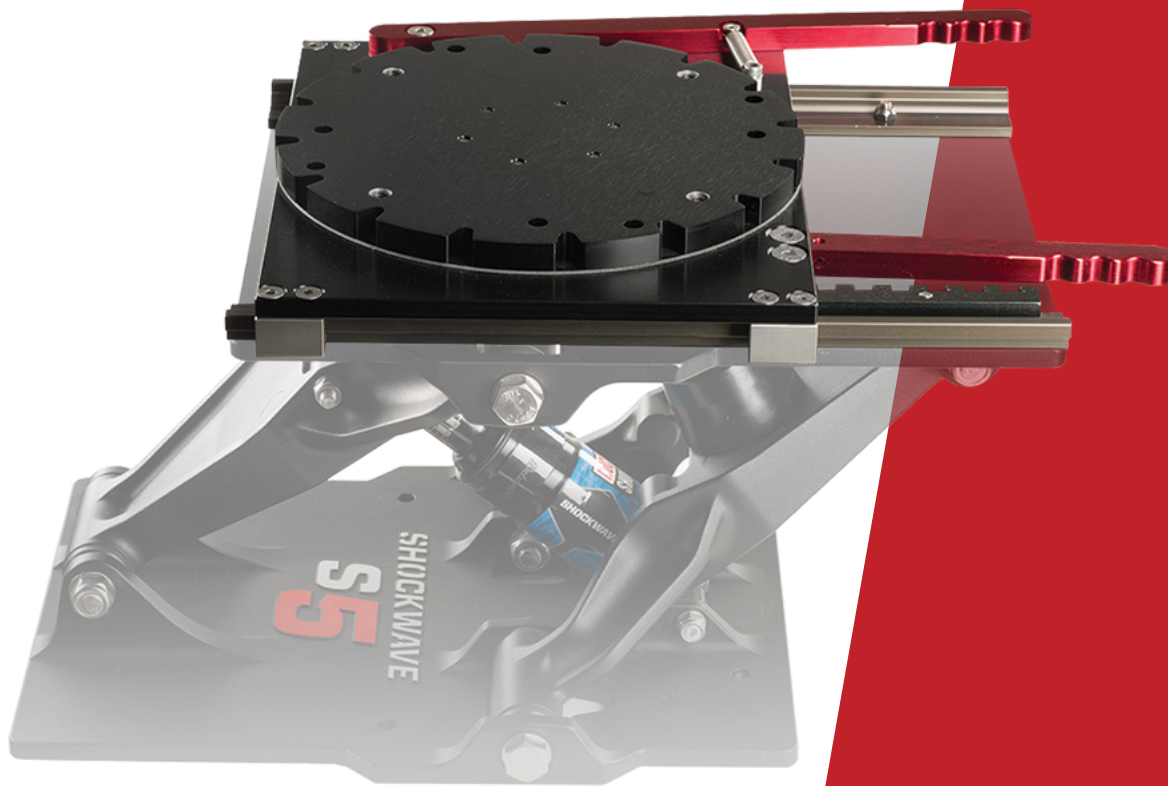

SHOCKWAVE

MARINE SUSPENSION SEATING

S5 | **SWIVEL SLIDE**
SW-05488

This **SWIVEL SLIDE** system is designed with corrosion resistance and 5-inches of fore-aft travel. The 360-degree swivel locks in place in any of 16 positions for excellent versatility.

Check out the collection of boat seating & accessories we offer.

S5