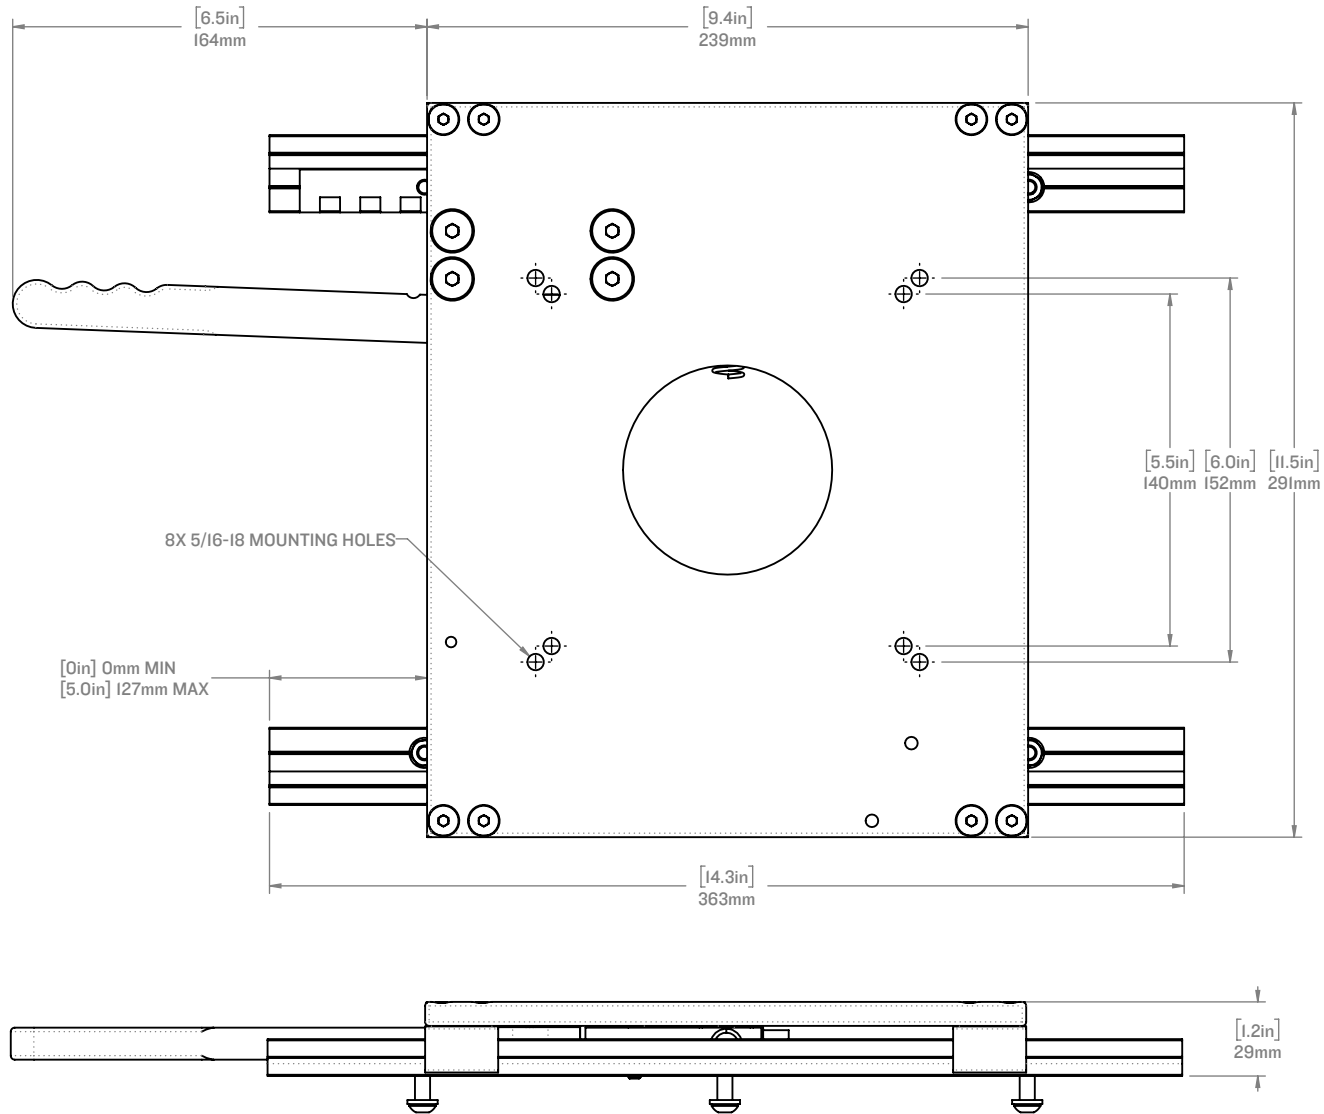

*DRAWING DOES NOT SHOW PACKAGING MATERIAL

SHOCKWAVE

PROPRIETARY AND CONFIDENTIAL

SW-05489

S5-PRO SEAT SLIDE

WEIGHT: [6.27lbs] 2.84 kg

SCALE:1:3

SHEET 1 OF 1

REV: 03

If you're looking for quality boat seating & accessories, visit our website.