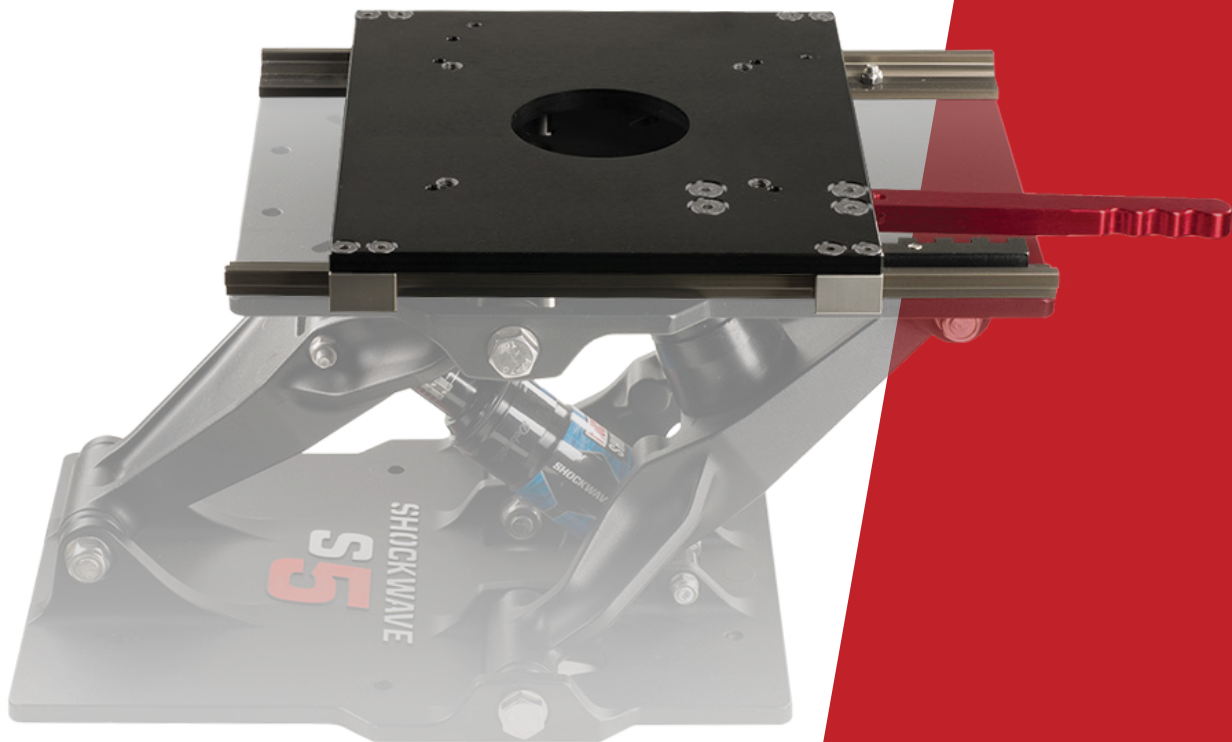

SHOCKWAVE

MARINE SUSPENSION SEATING

S5 | **SLIDE**
SW-05489

Our purpose-built **S5 SLIDE** offers a full 5-inches of fore-aft travel allowing for comfortable seating options for a wide variety of occupants and users.

Check out the collection of boat seating & accessories we offer.

S5