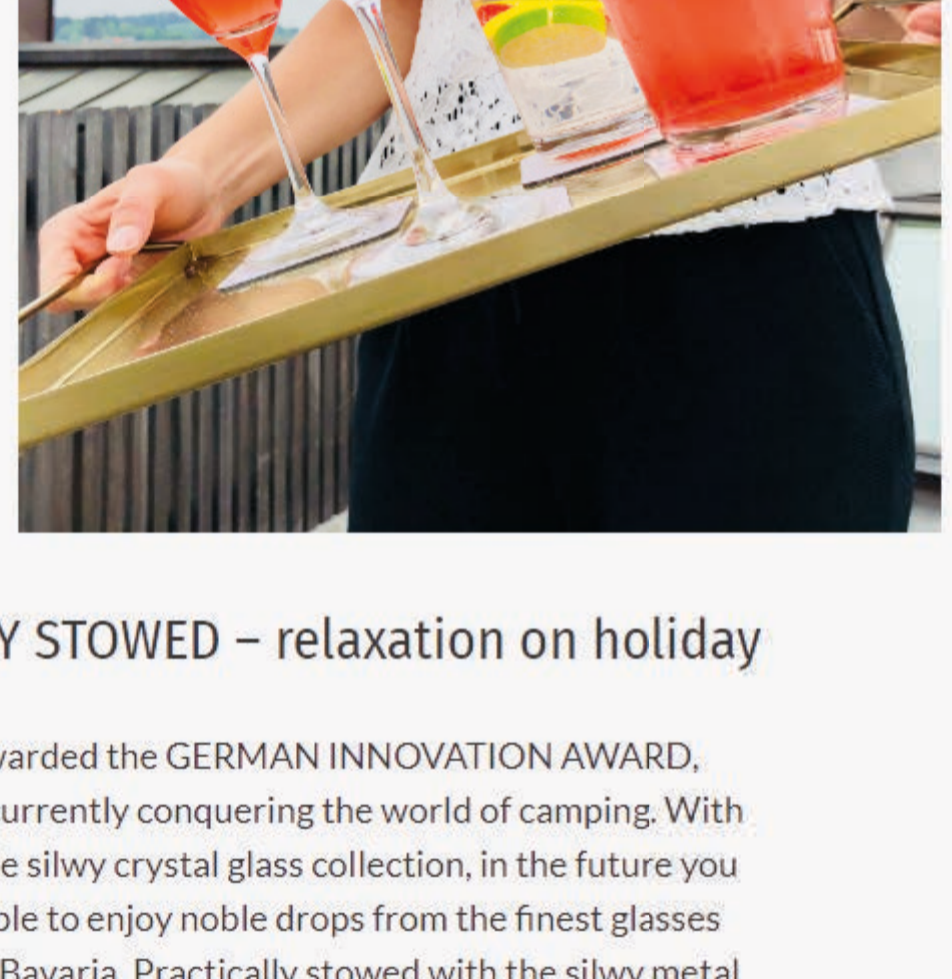

SAFELY STOWED – relaxation on holiday

Being awarded the GERMAN INNOVATION AWARD, silvy is currently conquering the world of camping. With the stable silvy crystal glass collection, in the future you will be able to enjoy noble drops from the finest glasses Made in Bavaria. Practically stowed with the silvy metal mat, our glasses and drinking cups are stable and provide a relaxed, comfortable travel feeling. Convince yourself of THE innovative idea – MADE IN GERMANY.

The silvy metal mat can be cut to size with household scissors. Due to the special gel adhesive coating, it can be removed as often as required without leaving any residue.

silvy Metal-Nano-Pads for Magnetic Drinkware

silvy METAL-NANO-PADS adhere to nearly all surfaces. Due to the gel adhesive film – especially developed for silvy – they can be removed without leaving any residue, washed off and reused over and over again. The silvy METAL-NANO-PADS are included in every magnetic glass set.

The holding force is balanced in such a way that the magnetic glasses are well fixed even during winding journeys – but can still be removed easily. Become a silvy fan and convince yourself of our simply attractive invention.