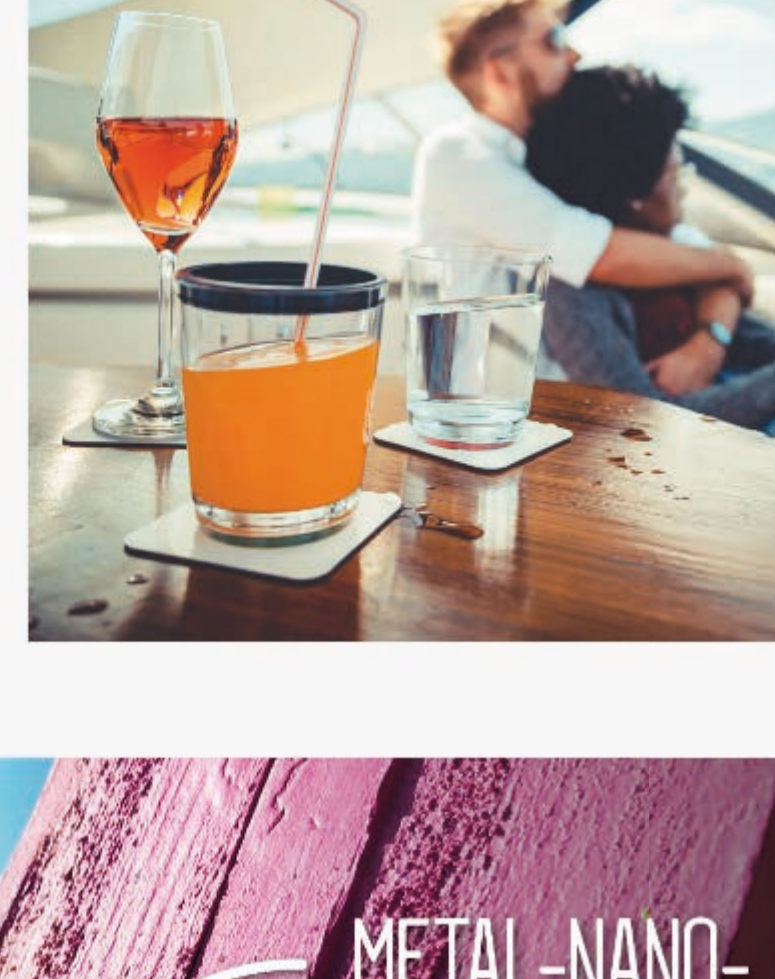

Become a silvy fan and convince yourself of our simply attractive invention.