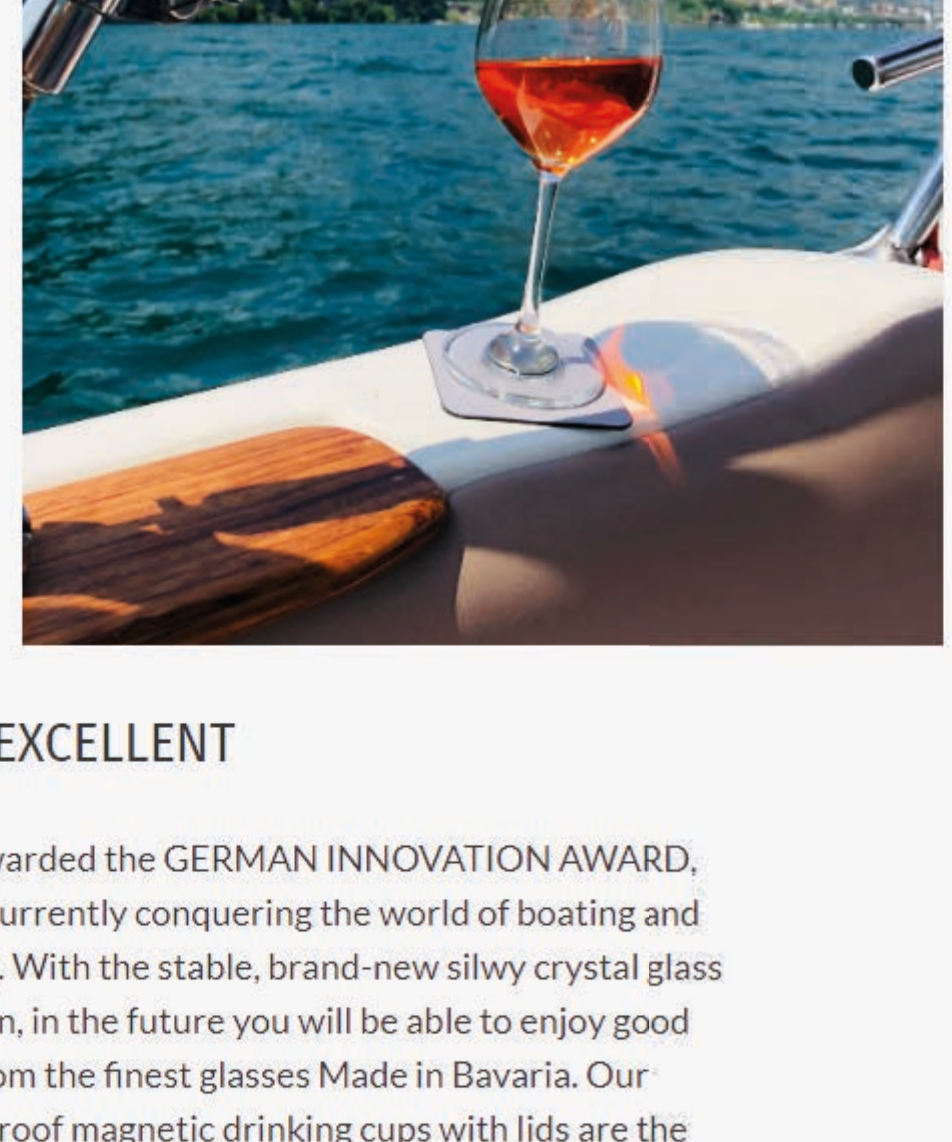

silvy EXCELLENT

Being awarded the GERMAN INNOVATION AWARD, silvy is currently conquering the world of boating and yachting. With the stable, brand-new silvy crystal glass collection, in the future you will be able to enjoy good wines from the finest glasses Made in Bavaria. Our shatterproof magnetic drinking cups with lids are the clever companions for all those who prefer to make use of plastic glasses in the highest quality. Convince yourself of THE innovative idea – MADE IN GERMANY.

silvy metal pads for magnetic drinkware

silvy METAL-NANO-PADS adhere to nearly all surfaces. Due to the gel adhesive film – especially developed for silvy – they can be removed without leaving any residue, washed off and reused over and over again. The silvy METAL-NANO-PADS are already included in the scope of delivery of every magnetic glass set. The adhesive force is balanced in such a way that the magnetic glasses are well fixed, even there is a heavy well – but can still be removed easily.