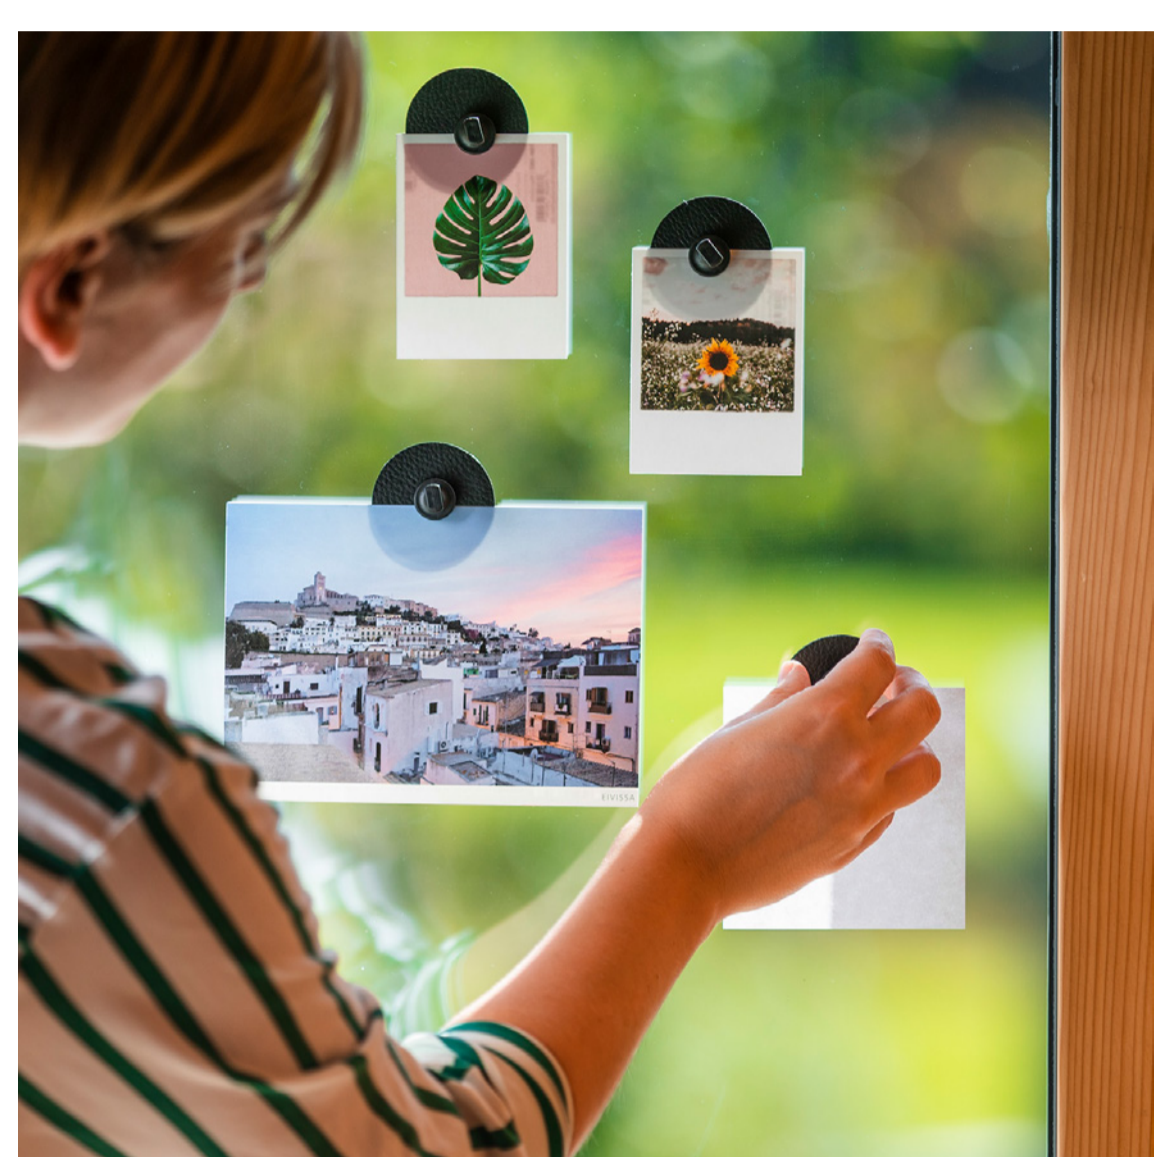

- removable
- reusable
- washable with clear water

silwy Magnetic Hooks and Magnetic Pins

Simply attractive and very smart. No more drilling, gluing or screwing. With the multi-flexible silwy Magnetic Pins and Magnetic Hooks, there are completely new possibilities to hang up posters, presentations, drawings, cards, notes, towels, kitchen aids and much more and to place them in different positions as often as you like.

THE clever solution

The silwy system works without residues, holes or other annoying surface damages. All these annoyances belong to the past. The Metal-Nano-Gel-Pads (included in the scope of delivery) adhere to almost all surfaces, can be removed without any residue, are washable and therefore reusable. silwy Pads never lose their adhesive power. Convince yourself of this simply attractive invention - Made in Germany.

- Pads can be removed without leaving any residue
- Stick to almost any surface
- Water cleaning
- Never lose their adhesive strength
- Flexible and mobile use
- No gluing and no residues

Never again annoying holes in the wall

Thanks to the specially developed, washable and therefore reusable Metal-Nano-Gel-Pads, to which the new Pins and Hooks are attached, you can now flexibly fix objects to almost any surface. Another big advantage of our new products is the easy and fast installation.