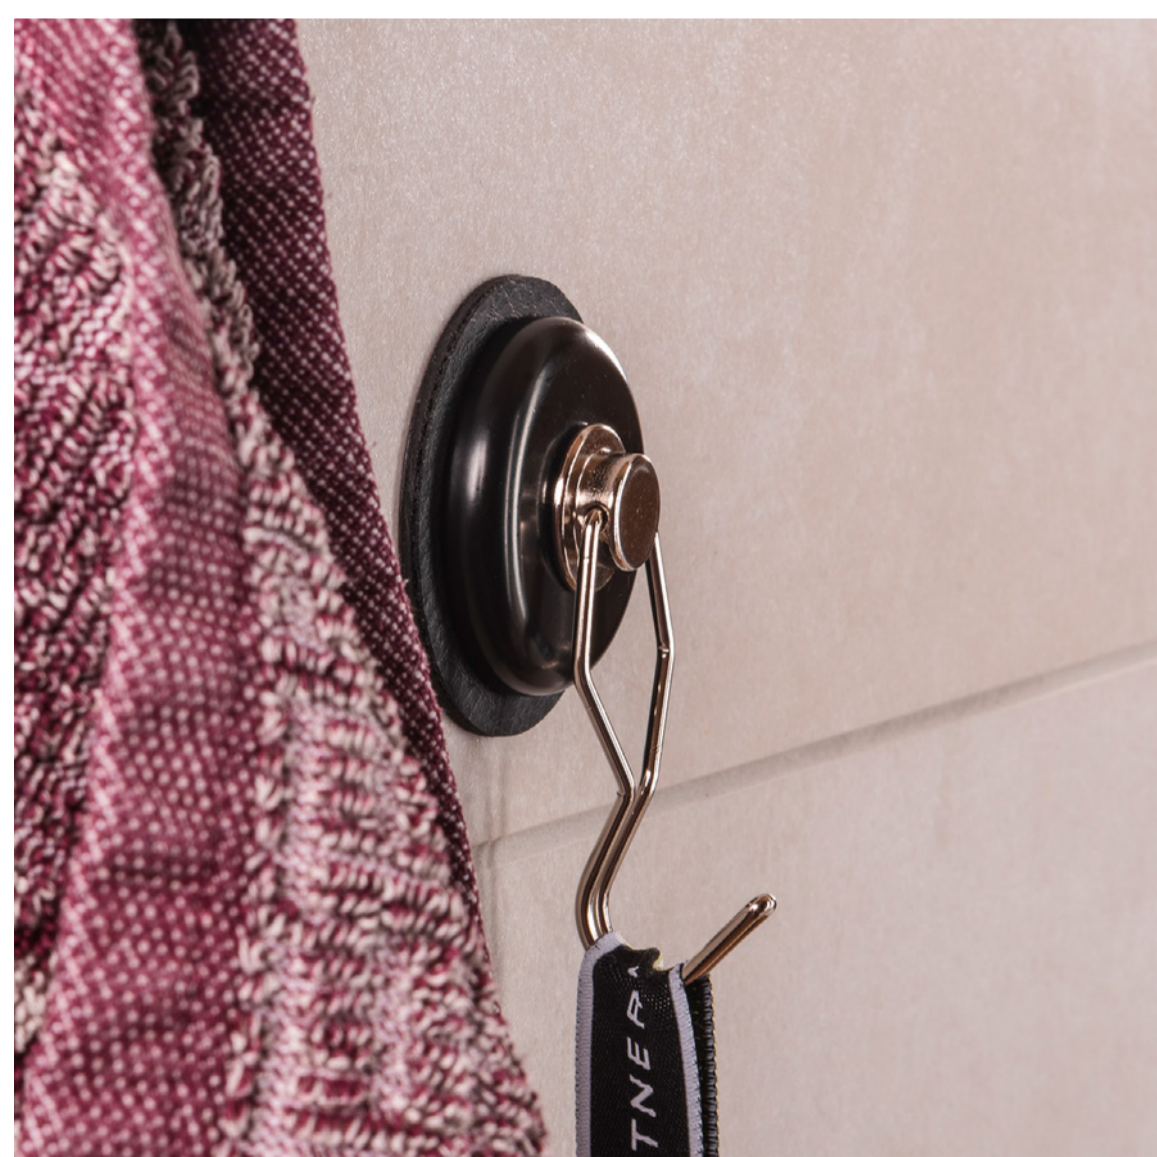

- removable
- reusable
- washable with clear water

silwy Magnetic Hooks and Magnetic Pins

Simply attractive and very smart. No more drilling, gluing or screwing. With the multi-flexible silwy Magnetic Pins and Magnetic Hooks, there are completely new possibilities to hang up posters, presentations, drawings, cards, notes, towels, kitchen aids and much more and to place them in different positions as often as you like.

THE clever solution

The silwy system works without residues, holes or other annoying surface damages. All these annoyances belong to the past. The Metal-Nano-Gel-Pads (included in the scope of delivery) adhere to almost all surfaces, can be removed without any residue, are washable and therefore reusable. silwy Pads never lose their adhesive power. Convince yourself of this simply attractive invention - Made in Germany.

- Pads can be removed without leaving any residue
- Stick to almost any surface
- Water cleaning
- Never lose their adhesive strength
- Flexible and mobile use
- No gluing and no residues

Never again annoying holes in the wall

Thanks to the specially developed, washable and therefore reusable Metal-Nano-Gel-Pads, to which the new Pins and Hooks are attached, you can now flexibly fix objects to almost any surface. Another big advantage of our new products is the easy and fast installation.