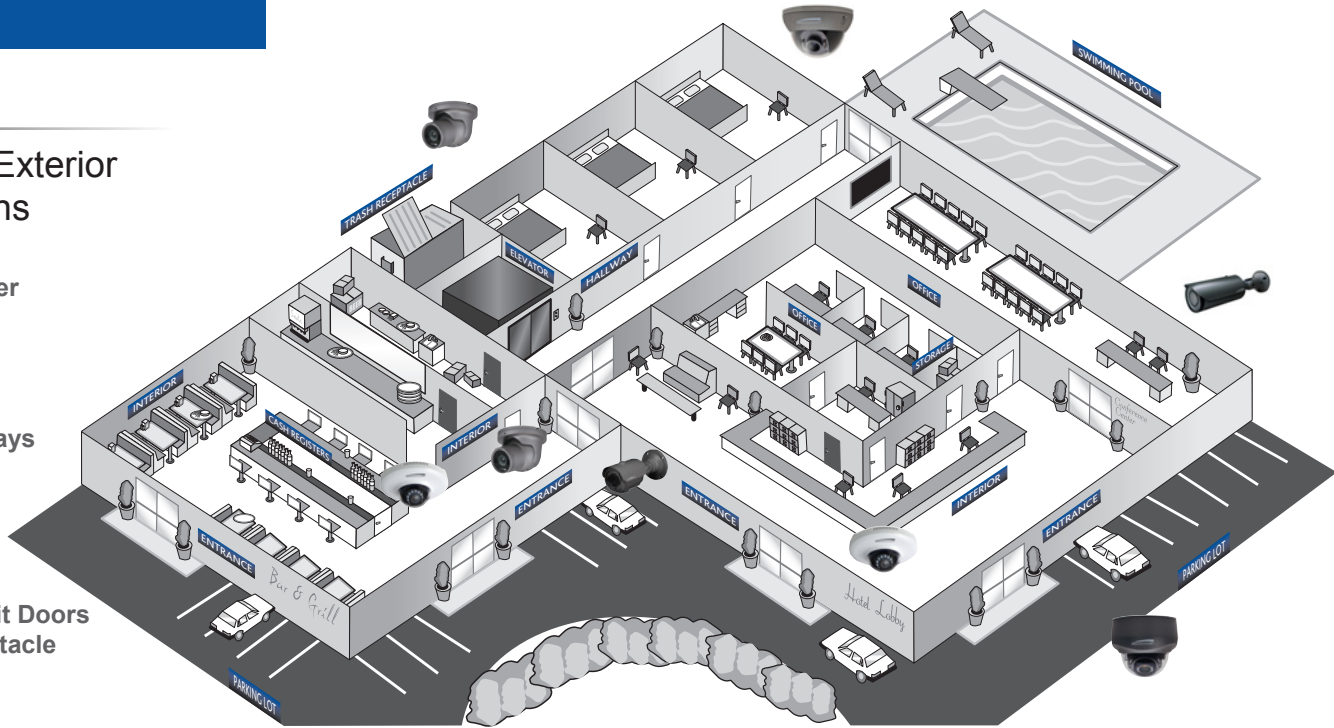

OFFICE

Surveillance Application Diagram

Interior & Exterior Applications

Interior

- Cash Register
- Kitchen
- Dining Area
- Front Desk
- Offices
- Guest Hallways
- Storage
- Office/Safe
- Elevators

Exterior

- Entrance/Exit Doors
- Trash Receptacle
- Pool/Patio
- Parking Lot