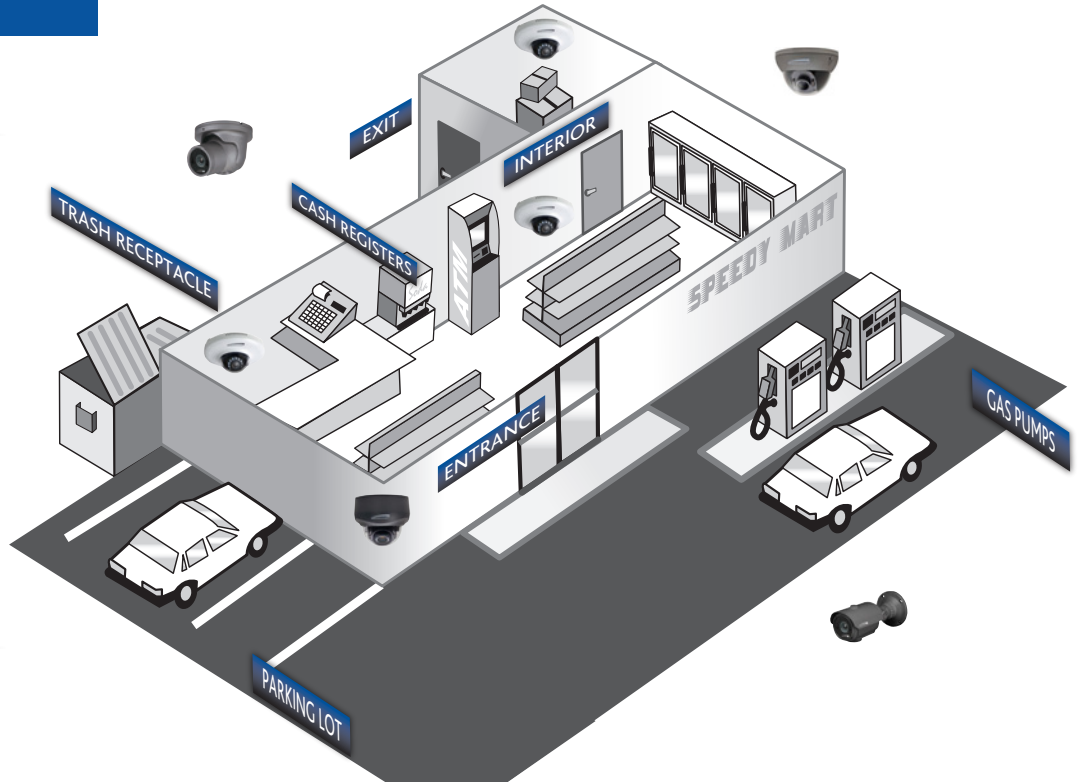

HOSPITAL

Surveillance Application Diagram

Interior & Exterior Applications

Interior

- Office
- RN Stations
- Patient Rooms
- Nursery
- Operating Room
- Storage

Exterior

- Entrance/Exit Doors
- Parking Lot

	Interior Coverage		Exterior Coverage		Monitors	DVR/NVR		
IP		O3VLD1		O6FD4M	 M284K 28" 4K LED Monitor		NRL 4 or 8 Ch. 4K H.265 NVR with Built-In PoE	
				O4MD3		Covert Wall Mount		
		O3FDP9		O6FB7M			NRP 8 or 16 Ch. 4K H.265 NVR with Built-In PoE	
						Covert Wall Mount		
HD-TVI				HT5941T	 M19LED/M215LED 19" or 21.5" 1080p flat panel		HT 8 or 16 Ch. Full Hybrid Recorder with Looping Output and Real-Time Recording	
				VLBT6W				
				HT7041T				
				VLDT6M				Covert Wall Mount
Analog		CLED32DTB/W		HTINT59K	 M19LED/M215LED 19" or 21.5" 1080p flat panel		HU 8 or 16 Ch. Full Hybrid DVR	
		HLED33DTB/W		HTINT60T				Covert Wall Mount
		HT649K		HTINT70T				
							SG319	
							SG519	
							SG719	

CONVENIENCE STORE Surveillance Application Diagram

Interior & Exterior Applications

- Entrance
- Interior
- Cash registers
- Exterior
- Parking Lot
- Exits
- ATM

	Interior Coverage		Exterior Coverage		Monitors	DVR/NVR	
IP		O3VLD1		O8D6M	 M284K 28" 4K LED Monitor		NRL 4 or 4 Ch. 4K H.265 NVR with Built-In PoE
		O3VFD1		O4B6M			Covert Wall Mount
		O3VFD1		O3FD8M			NRP 8 or 16 Ch. 4K H.265 NVR with Built-In PoE
		O3VFD1		O3FD8M			Covert Wall Mount
HD-TVI				HTFB2TM	 M19LED/M215LED 19" or 21.5" 1080p flat panel		VX 4, 8 or 16 Ch. HD-TVI DVR
				HTFD4TM			
				VLBT5W			
				HTINT70T			
Analog		HT71TW		HTINT59K	 M19LED/M215LED 19" or 21.5" 1080p flat panel		HU 8 or 16 Ch. Full Hybrid DVR
		HT471TW		HTINT60T			Covert Wall Mount
		HT649K		HTINT70T			VX 4, 8 or 16 Ch. HD-TVI DVR