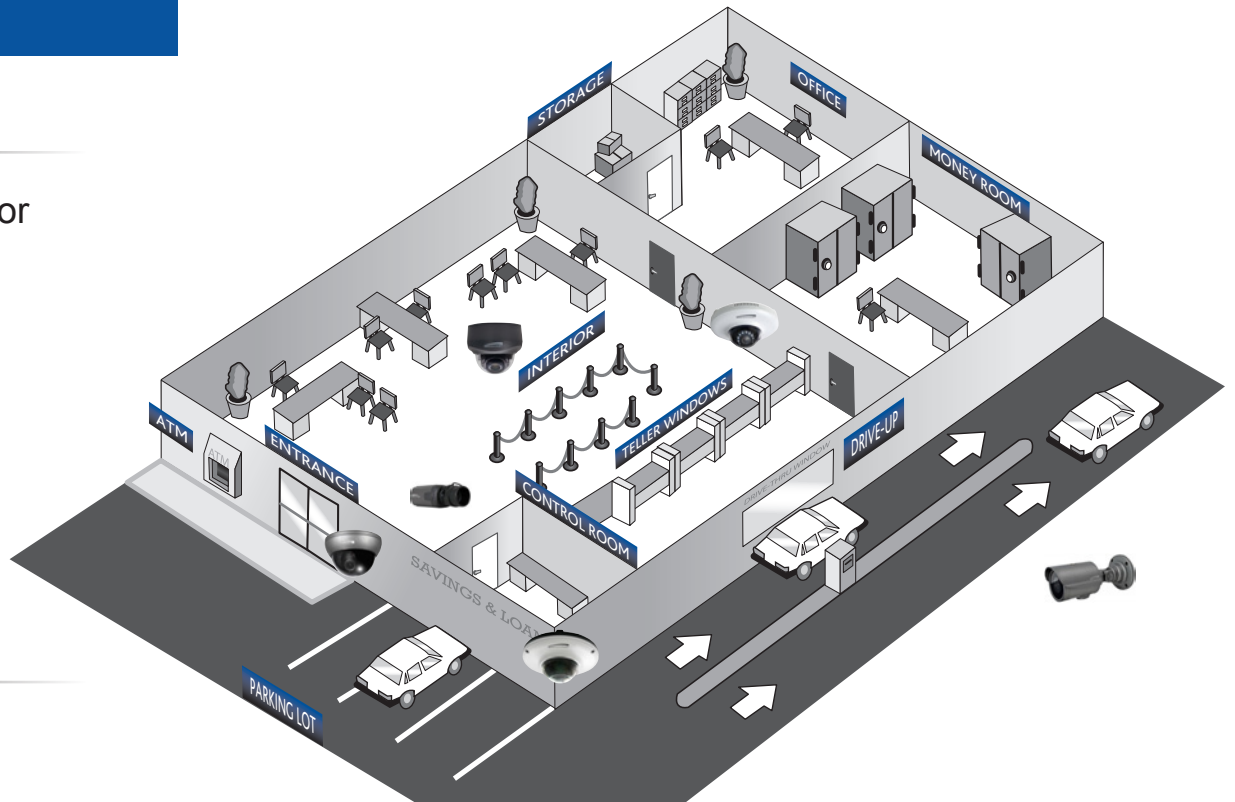

CHOOSE YOUR APPLICATION

BANK

Surveillance Application Diagram

Interior & Exterior Applications

Interior

- Office
- Control Room
- Safe/Money Room
- Storage Room
- Tellers

Exterior

- Entrance/Exit Doors
- ATM
- Parking Lot
- Drive-Up Window

Rev. 6.28.19

GAS STATION

Surveillance Application Diagram

Interior & Exterior Applications

Interior

- Cash Register
- ATM
- Storage
- Office/Safe

Exterior

- Entrance/Exit Doors
- Trash Receptacle
- Parking Lot
- Gas Pumps

HOTEL/BAR/RESTAURANT Surveillance Application Diagram

Interior & Exterior Applications

Interior

- Cash Register
- Kitchen
- Dining Area
- Front Desk
- Offices
- Guest Hallways
- Storage
- Office/Safe
- Elevators