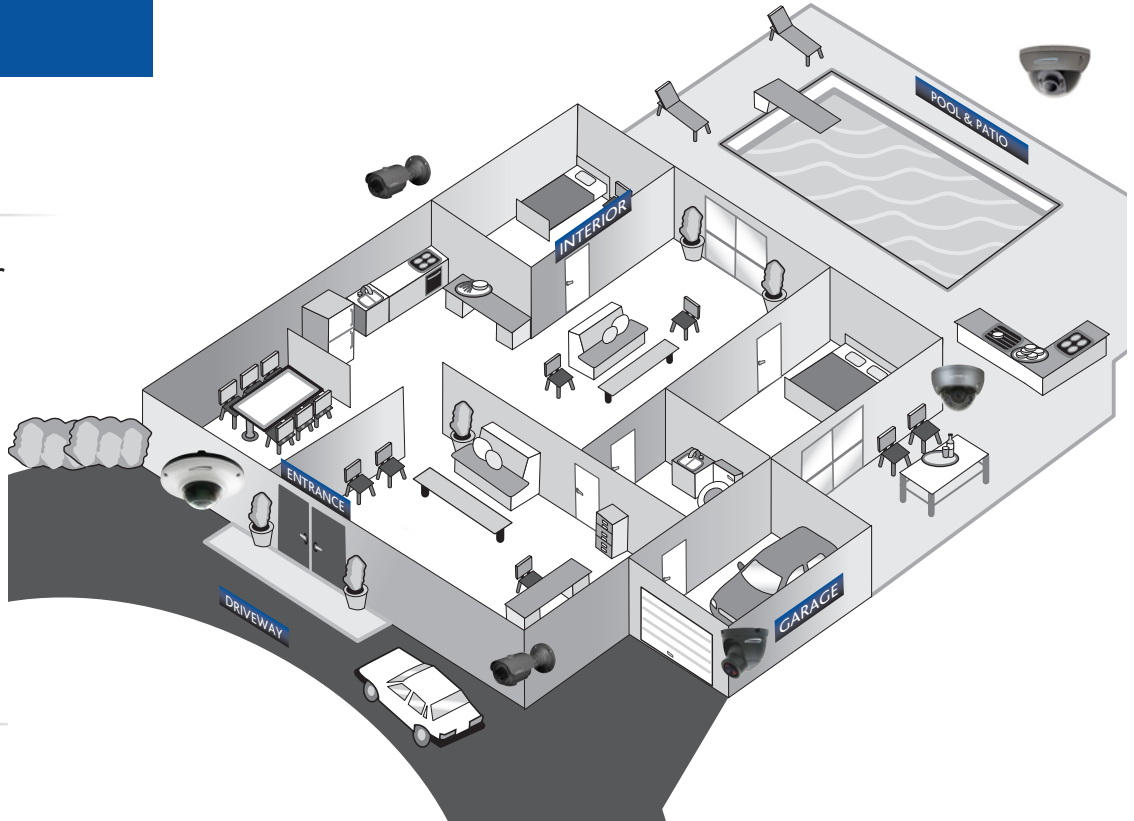

Rev. 6.28.19

OFFICE

Surveillance Application Diagram

Interior & Exterior Applications

Interior

- Cash Register
- Kitchen
- Dining Area
- Front Desk
- Offices
- Guest Hallways
- Storage
- Office/Safe
- Elevators

Exterior

- Entrance/Exit Doors
- Trash Receptacle
- Pool/Patio
- Parking Lot

	Interior Coverage		Exterior Coverage		Monitors	DVR/NVR	
IP		UHxŠÖF		U6ÖÖ4T	 M284K 28" 4K LED Monitor		NRL 4 or 8 Ch. 4K H.265 NVR with Built-In PoE
		UHxŠÖH		U6ÖÖ7T			Covert Wall Mount
		UHxÖÖT		U8FD4T			NRP 8 or 16 Ch. 4K H.265 NVR with Built-In PoE Covert Wall Mount
HD-TVI				HT594€T	 M19LED/M215LED 19" or 21.5" 1080p flat panel		VX 4, 8 or 16 Ch. HD-TVI DVR Covert Wall Mount
				PVĩ G ĩ v			
				XŠÖVI Y			
				HT7040T			
Analog		CLED32DVB/W		PVÖVĩ JS	 M19LED/M215LED 19" or 21.5" 1080p flat panel		HU 8 or 16 Ch. Full Hybrid DVR
		HLED33DVB/W		PVĩ € € v			Covert Wall Mount
		PVĩ I JS		PVĩ € € v			

RESIDENTIAL Surveillance Application Diagram

Interior & Exterior Applications

Interior

- Entrance
- Garage
- Living Room

Exterior

- Entrance
- Driveway
- Garage
- Pool
- Patio

	Interior Coverage		Exterior Coverage		Monitors	DVR/NVR	
IP		O3VLD1		O4D6M	 M284K 28" 4K LED Monitor		NRL 4 or 8 Ch. 4K H.265 NVR with Built-In PoE
		O3VLB3		O4P4X			Covert Wall Mount
		O3VFBM		O2LPR67			NRP 8 or 16 Ch. 4K H.265 NVR with Built-In PoE
HD-TVI				HT5941T	 M19LED/M215LED 19" or 21.5" 1080p flat panel		VX 4, 8 or 16 Ch. HD-TVI DVR
				VLDT3GM			
				HT71TG/W			
				CVC6246T/W			
Analog		CLED32DTB/W		CVC637T	 M19LED/M215LED 19" or 21.5" 1080p flat panel		HU 8 or 16 Ch. Full Hybrid DVR
		HLED33DTB/W		HT7246T			Covert Wall Mount
		VL644T		CVC617T			VX 4, 8 or 16 Ch. HD-TVI DVR

Rev. 6.28.19

WAREHOUSE

Surveillance Application Diagram

Interior & Exterior Applications

Interior

- Aisles
- Office/Safe
- Receiving Area
- Storage

Exterior

- Entrance/Exit Doors
- Loading Dock
- Truck Bays
- Parking Lot
- Trash Receptacle