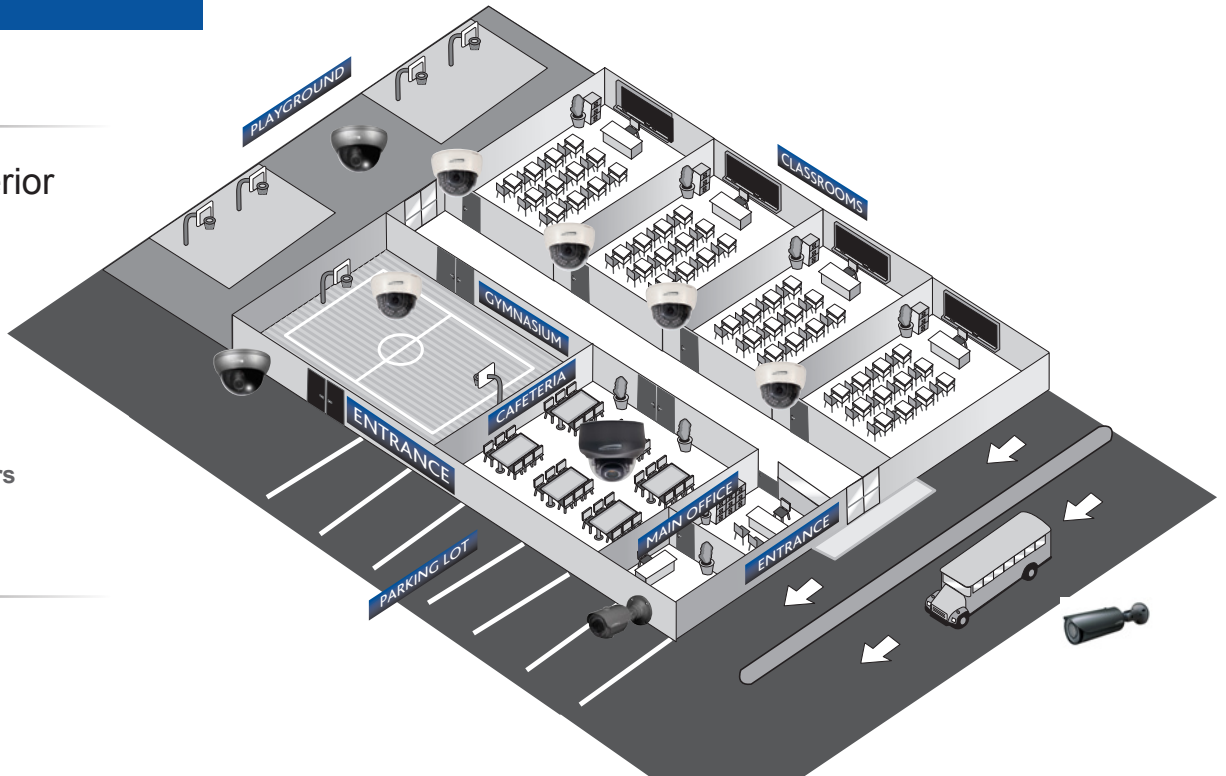

SCHOOL

Surveillance Application Diagram