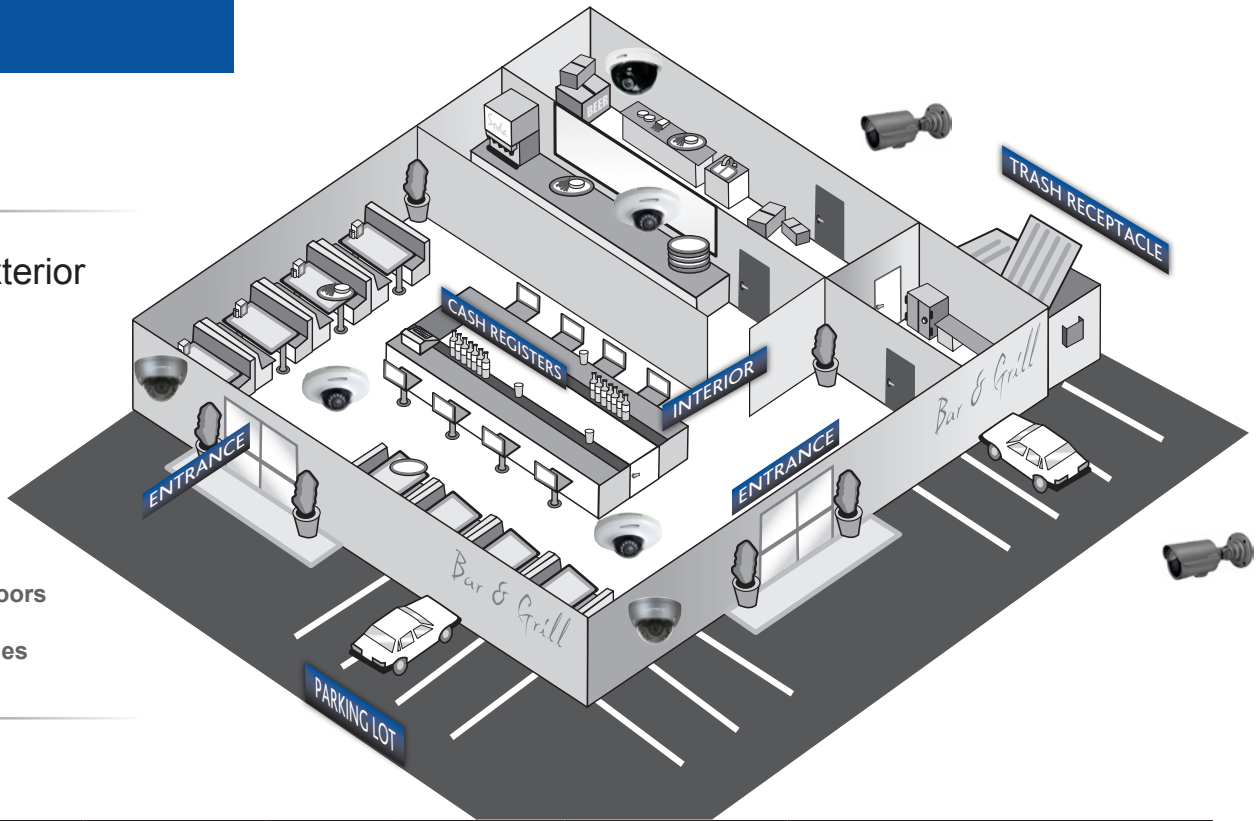

Rev. 6.28.19

WAREHOUSE

Surveillance Application Diagram

Interior & Exterior Applications

Interior

- Aisles
- Office/Safe
- Receiving Area
- Storage

Exterior

- Entrance/Exit Doors
- Loading Dock
- Truck Bays
- Parking Lot
- Trash Receptacle

SCHOOL

Surveillance Application Diagram

Interior & Exterior Applications

Interior

- Classrooms
- Main Office
- Gymnasium
- Cafeteria

Exterior

- Entrance/Exit Doors
- Parking Lot
- Playground

	Interior Coverage		Exterior Coverage		Monitors	DVR/NVR	
IP		O3VLD1		O4VLD5	 M284K 28" 4K LED Monitor		NRL 4 or 8 Ch. 4K H.265 NVR with Built-In PoE
		O3VLB3		O4B6M			Covert Wall Mount
		O3VFD1		O6MDP2W			NRD 8 or 16 Ch. 4K H.265 NVR with Built-In PoE
							Covert Wall Mount
HD-TVI			HT7248TM2		 M19LED/M215LED 19" or 21.5" 1080p flat panel		<I 8 or 16 Ch. Ø R' à:ãÄDVR
			HT6041T				
			HTPTZ20T				
			HT7040T				
							Covert Wall Mount
Analog		CLED32DTB/W		HTINT59K	 M19LED/M215LED 19" or 21.5" 1080p flat panel		<I 8 or 16 Ch. Full Hybrid DVR
		HLED33DTB/W		HT6041T			Covert Wall Mount
		HT649K		HTINT70T			JL 4, 8 or 16 Ch.Ä PÖB/XDVR
							Covert Wall Mount

RESTAURANT/BAR

Surveillance Application Diagram

Interior & Exterior Applications

Interior

- Cash Registers
- Kitchen
- Dining Area
- Office/Safe
- ATM

Exterior

- Entrance/Exit Doors
- Parking Lot
- Trash Receptacles