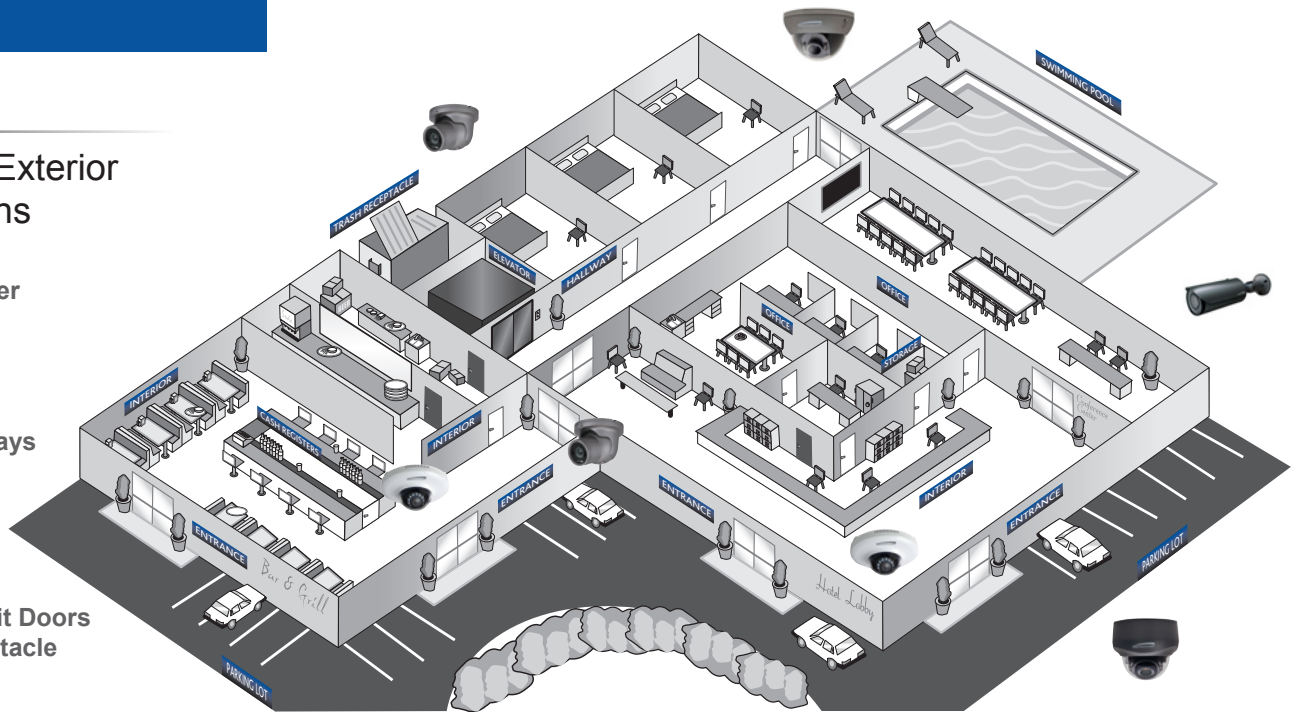

HOTEL/BAR/RESTAURANT Surveillance Application Diagram

Interior & Exterior Applications

Interior

- Cash Register
- Kitchen
- Dining Area
- Front Desk
- Offices
- Guest Hallways
- Storage
- Office/Safe
- Elevators

Exterior

- Entrance/Exit Doors
- Trash Receptacle
- Pool/Patio
- Parking Lot

	Interior Coverage		Exterior Coverage		Monitors	DVR/NVR		
IP		UHXŠÖF		UI XŠÖÍ			NRL 4 or 8 Ch. 4K H.265 NVR with Built-In PoE	
		UHXŠÖH		UI ÖVÍ			Covert Wall Mount	
		UHXÖÖT		UI XŠÖÍ				NRP 8 or 16 Ch. 4K H.265 NVR with Built-In PoE
							Covert Wall Mount	
HD-TVI			HT7250T				VX 4, 8 or 16 Ch. HD-TVI DVR	
			HTINT601T					
			VLDT5W					
			HTINT70T					
Analog		ÖŠÖÖHCÖVY		HTINT70T			HU 8 or 16 Ch. Full Hybrid DVR	
		ÖXÖÍ G Í V		HT7040T			Covert Wall Mount	
		VLBT5W		HTINT601T				VX 4, 8 or 16 Ch. HD-TVI DVR
							Covert Wall Mount	

Rev. 6.28.19