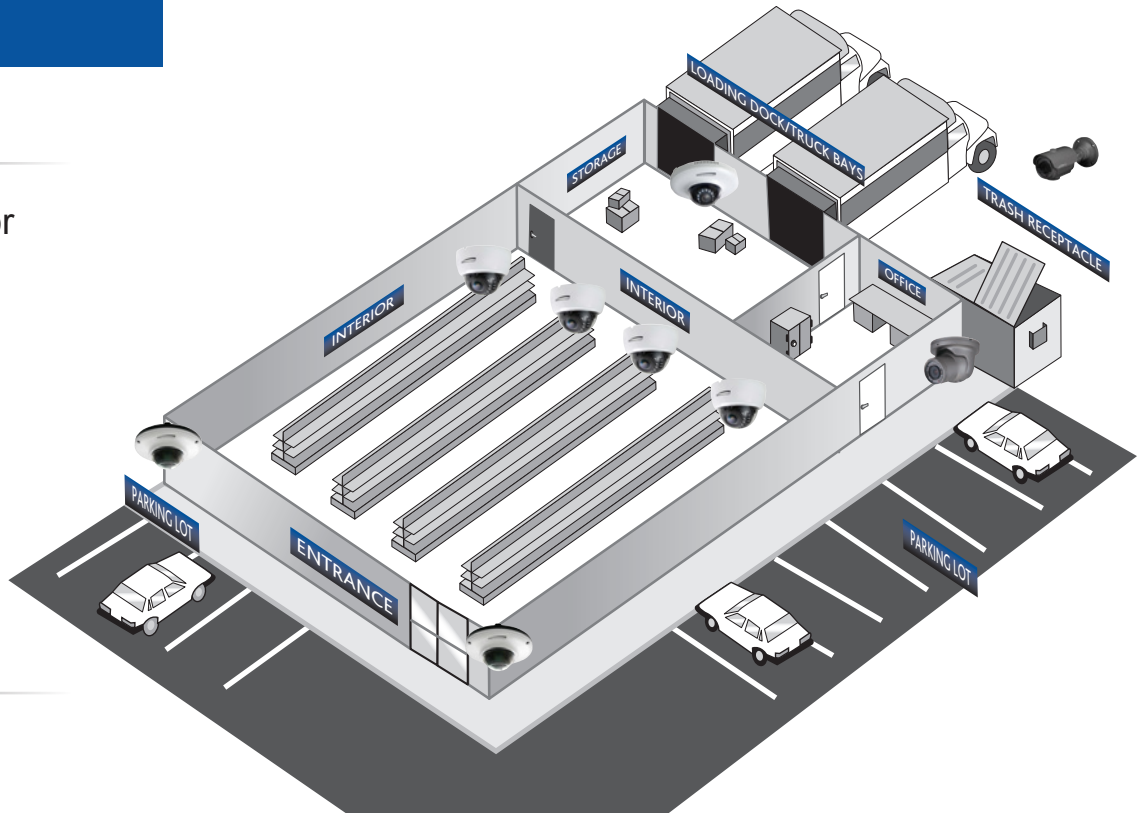

Rev. 6.28.19

WAREHOUSE

Surveillance Application Diagram

Interior & Exterior Applications

Interior

- Aisles
- Office/Safe
- Receiving Area
- Storage

Exterior

- Entrance/Exit Doors
- Loading Dock
- Truck Bays
- Parking Lot
- Trash Receptacle