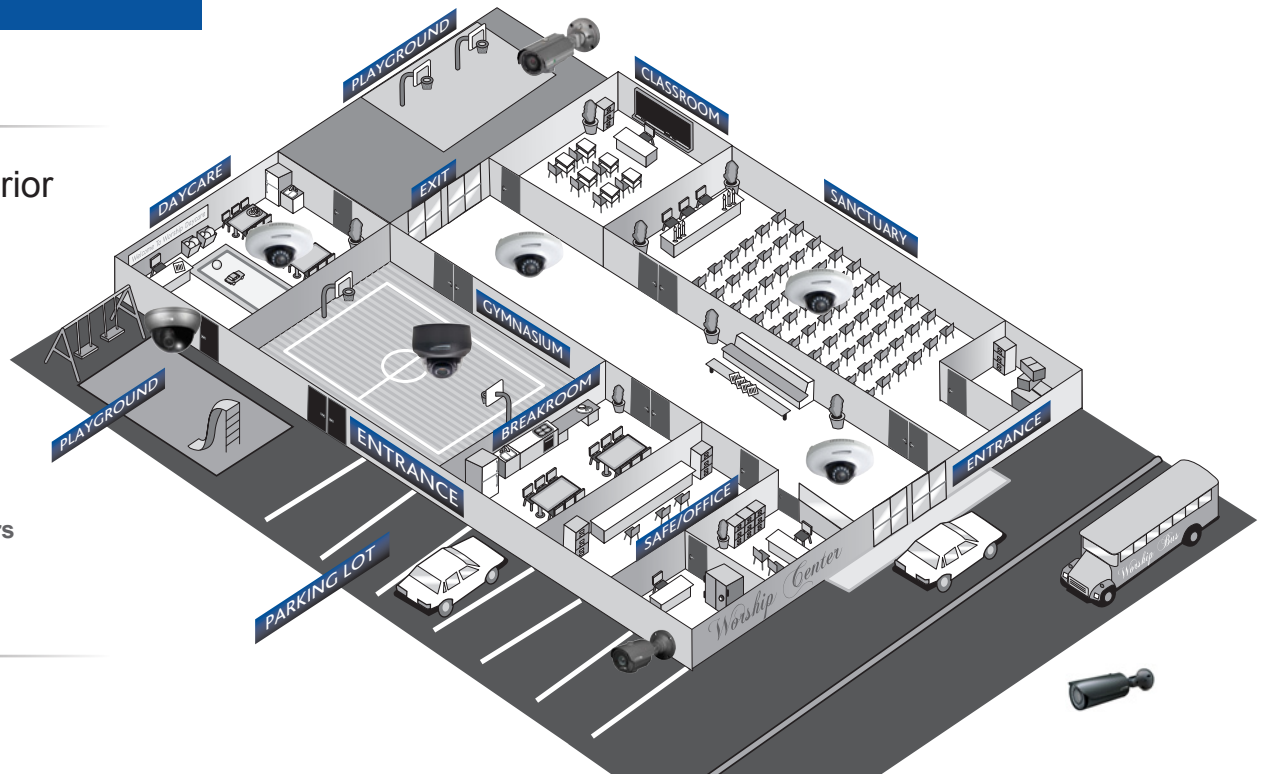

WORSHIP CENTER

Surveillance Application Diagram

Interior & Exterior Applications

Interior

- Sanctuary
- Office/Safe
- Gymnasium
- Classroom
- Daycare Room
- Break Room

Exterior

- Entrance/Exit Doors
- Parking Lot
- Playground