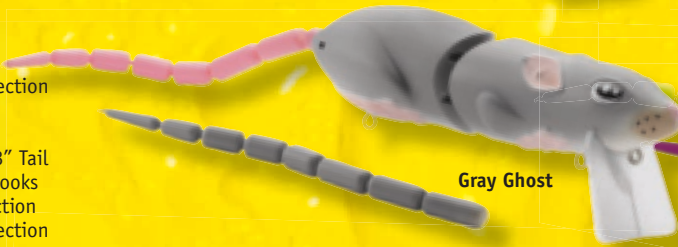

BBZ-1 Rat 50

- 2 1/4 oz.; 5 1/4" Body and 5" Tail
- Gamakatsu #1/0 2X Strong Treble Hooks
- Waking and Walking Action
- Interchangeable Tail Section
- Deep Thumping Sound
- Lifelike Appearance

Brown

Chrome Silver