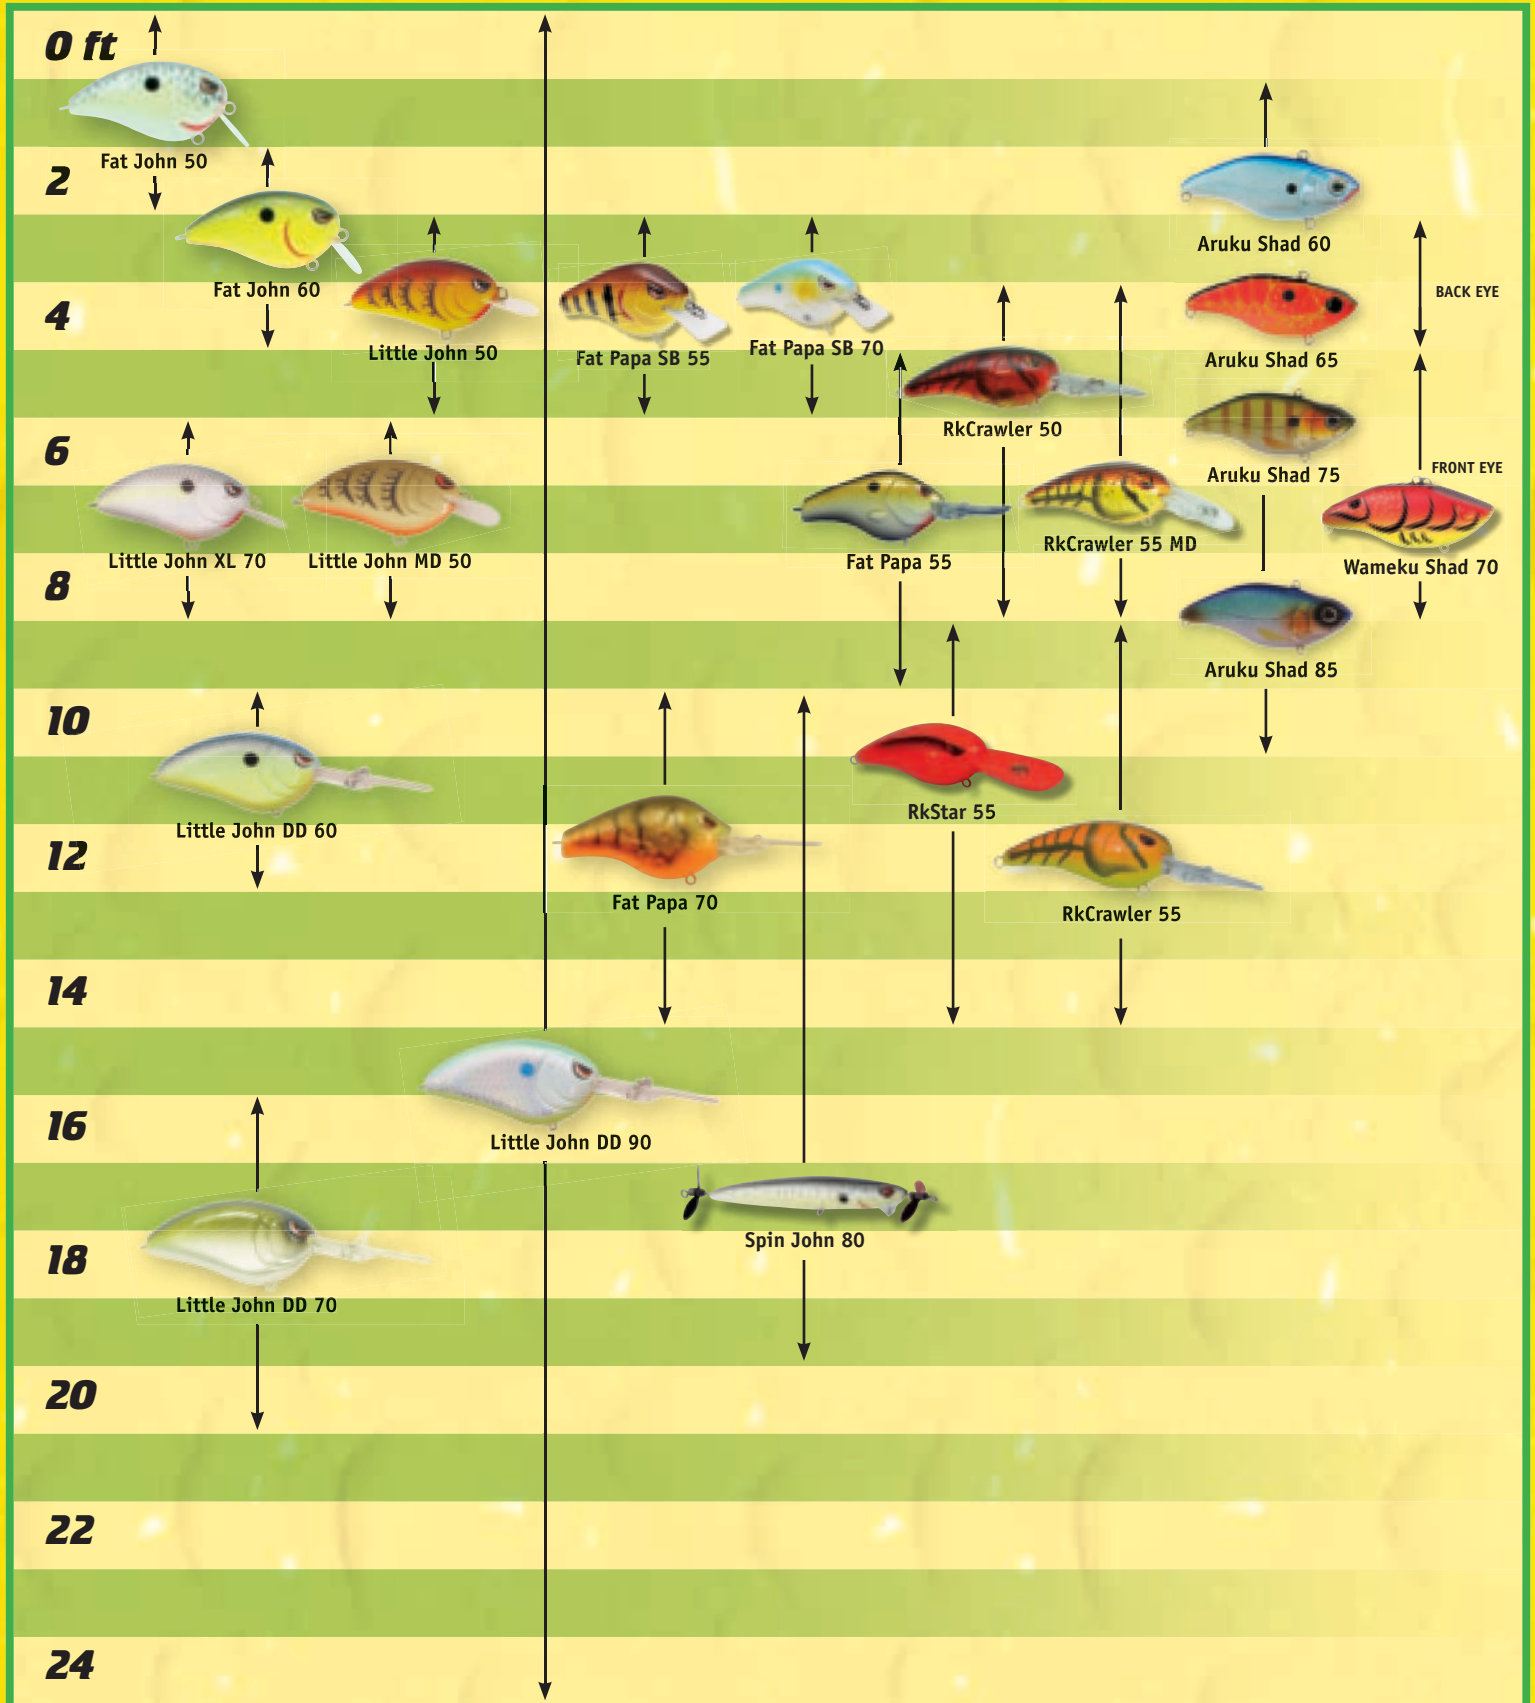

SFPRO[®]

SPORTS PROFESSIONALS

2020

Fishing Gear Collection

SPRO Crankbait Depth Chart

Depth

Wameku Shad 70

NEW

Shin Fukae Signature Series Wameku Shad 70

- 70 mm; 3/4 oz.
- Super Loud
- Two-Line Ties for Two Actions
- Gamakatsu #4 Round Bend Treble Hooks
- Depth Front Eye 5-8 ft.
- Depth Back Eye 3-5 ft.
- GFinesse Tournament Grade Snap Size M