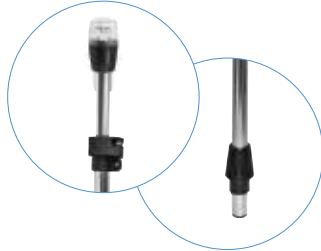

LED Stern Light - Adjustable Length

- LED Lighting for maximum visibility
- Low amp draw
- Fits in standard light base
- Adjustable lengths
- USCG Certified

Product Number	Length
LED-NAV-39757-DP	28" - 48"
LED-NAV-39513-DP	37" - 67"