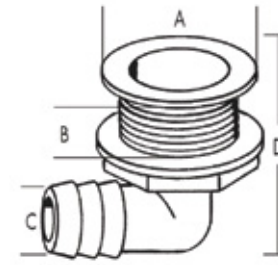

- Flat Head
- Total Drainage
- Requires No Sump

Product Number	Size
APD-190F	Black
APD-290F	White

Specialty Thru-Hull Fittings

Product Number	Black	White	A	B	C	D	E
TH-1XL-B			1-5/8"	3-1/8"	3-1/4"	3/4"	1"
TH-3S			1-1/2"	2"	1"	3/4"	1"
TH-90-DP	TH-92-DP		1-5/8"	2-5/8"	7/8"	3/4"	1"
TH-90XL-B			1-7/8"	4-1/2"	3"	3/4"	1"
TH-7590S-DP			1-5/8"	2-5/8"	7/8"	3/4"	1"
	TH-1292S		2-3/8"	3-1/4"	7/8"	1-1/8"	1-3/8"
	TH-1502S2		2-7/8"	3"	3/4"	1-1/2"	1-7/8"
	TH-1502SN		2-7/8"	3-3/4"	3/4"	1-1/2"	1-7/8"
APD-190F	APD-290F		1-7/8"	2-3/8"	3/4"	3/4"	1-3/8"