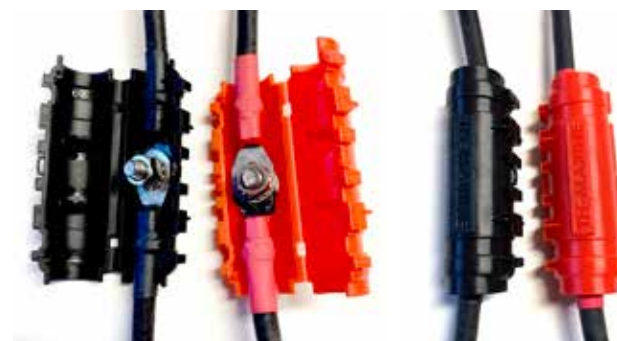

## HYDRA® Cable Extender

- Extend the length of your cables
- Stainless steel hardware, 5/16-18 stud
- Simple design that solves electrical rigging problems

Product Number	Description
HCE-K-DP	HYDRA® Cable Extender <b>New!</b>