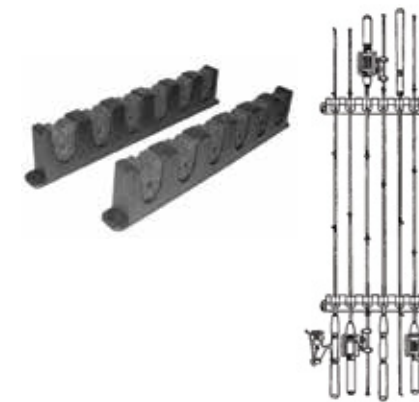

Rod Storage Holders

- Mounts Horizontally or Vertically
- Foam Insert Holds Rod Securely
- Holds up to 6 Rods

Product Number	Description
FRH-1P-DP	Foam Rod Holder - Packaged Pair