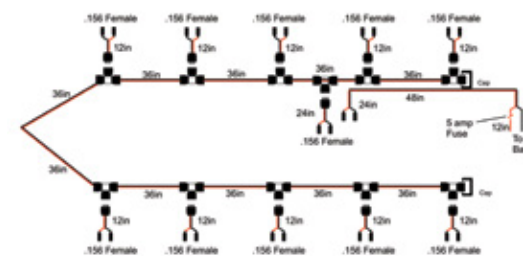

Product Number	Description
LED-RGBRL-HRN	RGB Rock Light Harness
LED-SCRL-HRN	Single Color Rock Light Harness