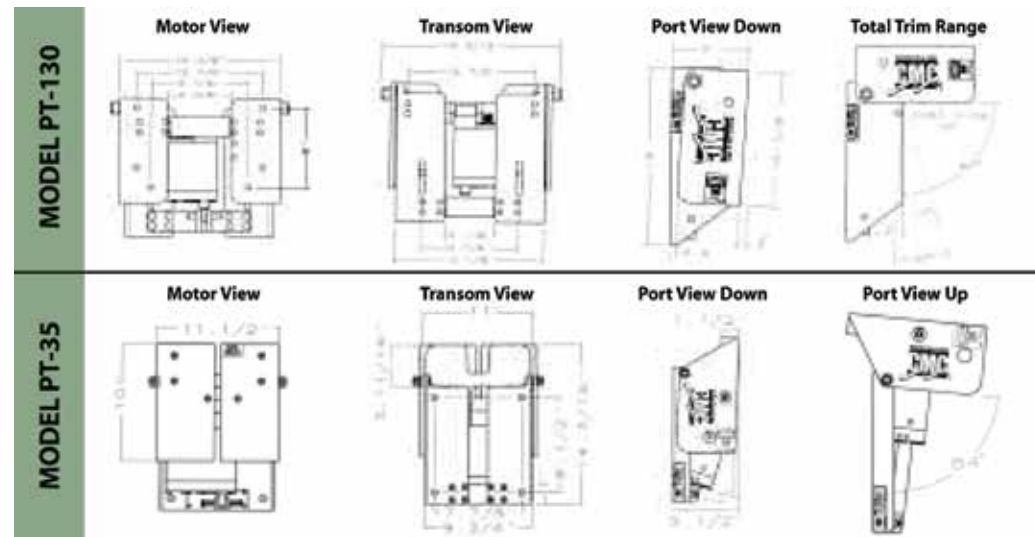

NOTE: THE INSIDE DIMENSION OF THE MOTOR MOUNTING AREA OF THE PT-35 IS 11". BEFORE ORDERING, PLEASE MAKE SURE THAT THE MAXIMUM WIDTH OF THE CLAMP MOUNTING FEET AND/OR MOUNTING BOLTS OF THE MOTOR THAT MUST FIT INTO THIS AREA DOES NOT EXCEED THE 11" LIMIT. REFER TO THE TRANSOM VIEW DRAWINGS. MOUNTING BOLTS ARE NOT INCLUDED WITH THE PT-35.

Transom Clamp Motor Adapter

- Made for quick and easy installation
- For installation of motors mounted with transom clamps

Product Number	Description
13022	Transom Clamp Motor Adapter