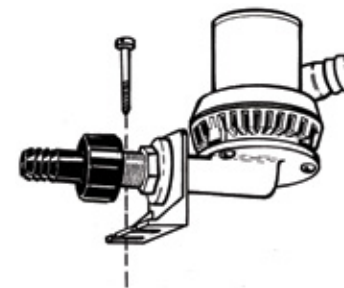

Aerator Pump Bracket

- Molded Aerator Pump Support
- 1-1/8" Pump Mounting Hole

Product Number	Description
PB-90	Right Angle Bracket