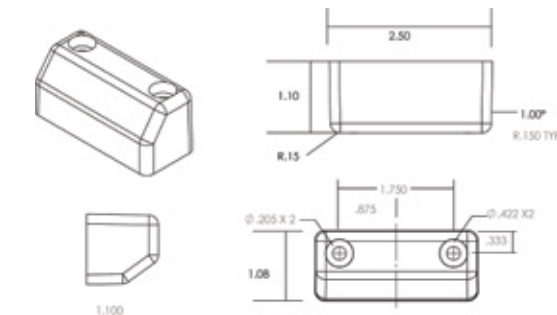

Rubber Seat Chock

- Prevents seat cushions from moving during transport or use
- Durable UV Resistant Thermoplastic Rubber
- Easy installation

Product Number	Description
TPRSC-1	Rubber Seat Chock/Bumper