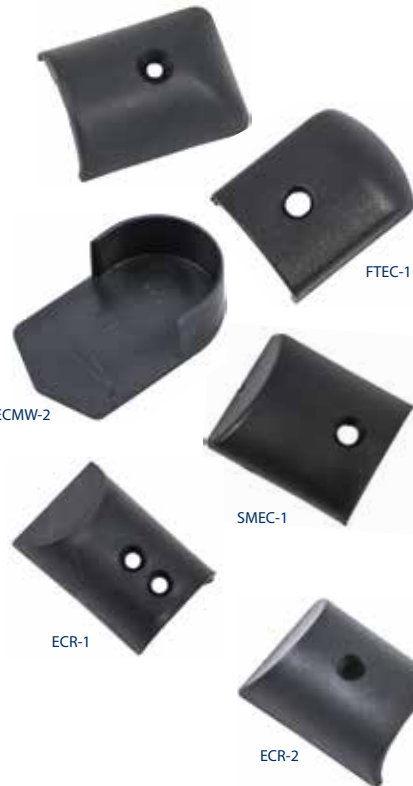

Pontoon Gate Holders

- Holds gates in open position
- Fits up to 1-1/4" square tubing

Product Number	Description
GH-1G	Gray

*NOT DESIGNED AS A SAFETY OR LOAD BEARING DEVICE

Gate/Door Stop

- Prevents gates from swinging open while at anchor
- Easy to install, Includes mounting hardware

Product Number	Description
GS-1-DP	Gate Stop

Rub Rail Fittings

- Fits aluminum or rubber rails
- Non-corrosive molded ends

Product Number	Description	Color
EC-15ON	For 1-1/2" Wide Aluminum Molding w/Vinyl Insert	Black
ECR-1-DP	For 1-1/2" Wide Rubber Molding w/Insert	Black
ECR-2-DP	For 1-1/3" Wide Rubber Molding w/Insert	Black
SR-1-DP	Butt Splice for 1-1/4" to 1-1/2" Rub Rail. 2-1/4" Long	Black
ECMW-2	End Cap Motor Well for 1-3/4" Wide Molding	Black
TEC-1	Trim End Cap - 1/2" to 5/8" Trim	Black
TEC-1L	Trim End Cap - Left - 1/2" to 5/8" Trim	Black
TEC-1R	Trim End Cap - Right - 1/2" to 5/8" Trim	Black
TTEC-1	End Cap - 1" W x 1-1/4" L x 3/8" T	Black
SMEC-1	End Cap - 1-1/4" W x 1-3/8" x 5/16" T	Black