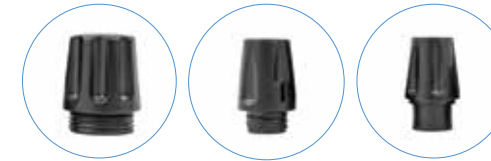

Product Number	Length
LED-NAV-USL-48-DP	48"
LED-NAV-USL-54-DP	54"
LED-NAV-USL-60-DP	60"

**New!**  
**New!**