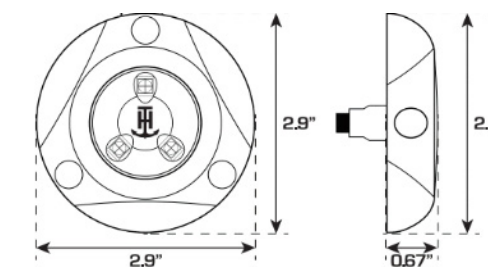

## High Intensity LED

- 6 Super bright LED's
- Stainless steel hardware included
- Surface size 3.5" x 1/5"
- H - 1.2" with mounting spacer
- H - 0.7" spacer w/out spacer