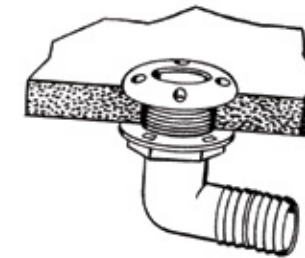

- Spanner Head
- Low Clearance

Product Number	Color
TH-7590S-DP	Black
TH-1292S	White