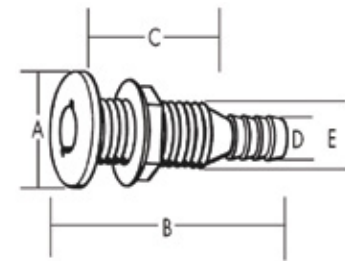

Thru-Hull Fittings

- Sized to fit all marine hoses
- 90 degree features head & pass-around nut

Straight Fitting

Product Number	Black	White	A	B	C	D	E
TH-650-DP	TH-652-DP		1-3/8"	3-3/8"	1-3/4"	5/8"	1"
TH-750-DP	TH-752-DP		1-3/8"	3-1/16"	1-3/4"	3/4"	1"
TH-1000	TH-1002-DP		1-7/8"	3-1/2"	1-5/8"	1"	1-3/8"
TH-1200-DP	TH-1202-DP		1-7/8"	3-1/2"	1-3/4"	1-1/8"	1-3/8"
TH-1500-DP	TH01502-DP		2-7/8"	3-1/2"	1-5/8"	1-1/2"	2"
TH-1500XS	TH-1502XS-DP		2-7/8"	2-3/4"	1"	1-1/2"	2"
TH-750XL-DP	TH-752XL-DP		1-3/8"	4-1/2"	3"	3/4"	1"
TH-1200XL-DP	TH-1202XL-DP		1-7/8"	5-3/8"	3-3/8"	1-1/8"	1-3/8"
TH-1500XL-DP	TH-1502XL-DP		2-7/8"	5-3/8"	3-1/4"	1-1/2"	2"