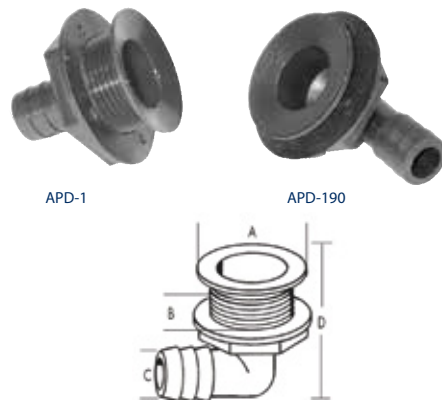

All Purpose Drains/Hatch Drains

- Low Profile Flat or Concave Head for Complete Drainage
- Requires 1-3/8" Hole

Product Number	White	Description	A	B	C	D
APD-1-DP	APD-2-DP	Straight - Concave	1-3/4"	3/4"	3/4"	2"
APD-1F		Straight - Flat	1-3/4"	3/4"	3/4"	2"
APD-190-DP	APD-290-DP	90° - Concave	1-3/4"	1/2"	3/4"	2"
APD-190F	APD-290F-DP	90° - Flat	1-7/8"	7/8"	3/4"	2.25"
APD-118		Straight - Concave	1-3/4"	3/4"	1-1/8"	2"
PP-118-DP		Plug for All Parts Above