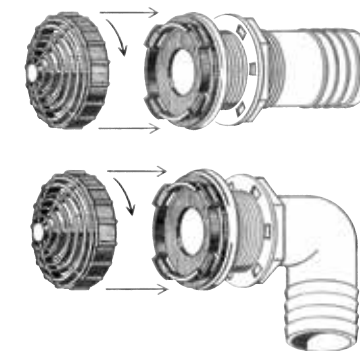

## CeaCap™ Bulkhead Pass Thru Fitting

- Watertight Seal for Cables, Tubing or Wires
- Self-Attaching - No hardware Needed
- Turn Down Washer Included

Product Number	Slot Size	Hole Size	Flange Size	Color
TH-CC-1-DP	1/4"	3/4"	1-1/4"	Black
TH-CC-2-DP	1/4"	3/4"	1-1/4"	White
TH-CCL-1-DP	9/32"	1"	1-1/2"	Black
TH-CCL-2-DP	9/32"	1"	1-1/2"	White