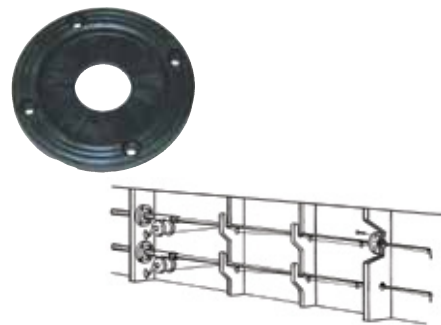

Utility Grommets

- Protects items passing thru-bulkheads, braces or stringers
- Marine grade flexible vinyl

Product Number	White	Fish White	OD	Max Hole Size
UG-1-DP	UG-1W	UG-1FW-DP	3-3/8"	2-3/8"
UG-2-DP	UG-2W-DP	UG-2FW-DP	2-3/4"	1-3/4"
UG-3-DP	UG-3W	UG-3FW-DP	4"	3"

Oval Grommet

- Provides protection for cables and wiring

Product Number	Description	
OG-1-DP	Small	3.83" x 2.32"
OGL-1	Large	3" x 9"