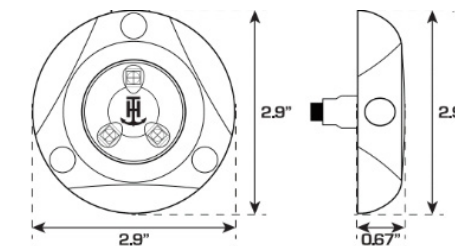

TROLL TAMER®

- Locks TROLLING motor to deck TO Prevent damage
- FITS most Minn Kota & MotorGuide units
- All stainless steel, no rust or corrosion

Product Number	Trolling Motor Type	Fits	Motor to Deck
RMC-101MG-DP	Foot Controlled	MotorGuide 109 & X5	5" to 8"
RMC-101MK-DP	Foot Controlled	Minn Kota - Maxxum	5" to 8"
RMC-101FMK-DP	Foot Controlled	Minn Kota - Fortrex Minn Kota - Ultrex Lowrance - Ghost	5" to 8"
RMC-102MG-DP	Foot Controlled	Motorguide Tour Pro	One size fits all
RMC-104MK-DP	Foot Controlled	Minn Kota - Maxxum	3-1/2" to 5"
RMC-105FMK-DP	Foot Controlled	Minn Kota - Maxxum	2-3/4" to 4-1/2"
RMC-108-DP	Wireless	Minn Kota Terranova Riptide & Auto Pilot MotorGuide Xi5	5" to 8"
RMC-109-DP	Wireless	Minn Kota Terranova Riptide & Auto Pilot MotorGuide Xi5	8" to 12"