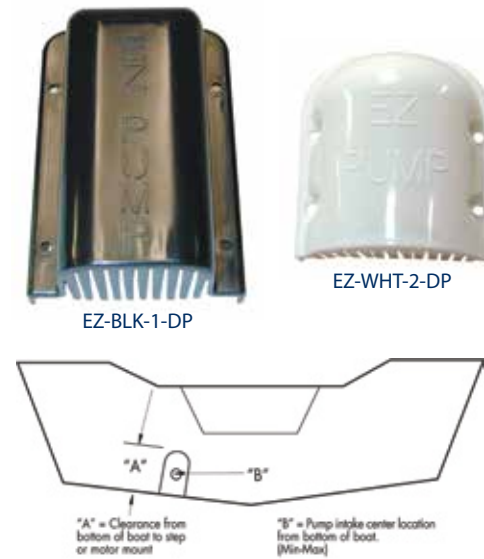

EZ-PUMP™

- UV Stable and Poly Material
- Easy Installation - No Drilling or Running Hoses
- Prevents Livewell System Air Lock

Product Number	Length	Intake	Size	Color
EZ-BLK-1-DP	4-3/4"	1" to 3-1/2"	Long	Black
EZ-WHT-1DP	4-3/4"	1" to 3-1/2"	Long	White
EZ-SND-1	4-3/4"	1" to 3-1/2"	Long	Sand
EZ-BLK-2-DP	3-3/8"	1" to 2-1/2"	Medium	Black
EZ-WHT-2-DP	3-3/8"	1" to 2-1/2"	Medium	White

Bait Tank Plumbing Kit

- Complete Kit for Plumbing Fixed or Portable Tanks
- Detailed Installation Instructions Included
- Kit Contains:

ODT-190	90° Overflow Drain Tube, 12"
TH-1202-B	1-1/8" Thru-Hull Drain Fitting
AHV-2	Aerator Spray Head for Current
TEE-3/4	Tee Fitting to Connect Both Heads to Pump

Product Number	Description
BWK-2-DP	Complete Baitwell Kit

Aerator Pump Bracket

- Molded Aerator Pump Support
- 1-1/8" Pump Mounting Hole

Product Number	Description
PB-90	Right Angle Bracket