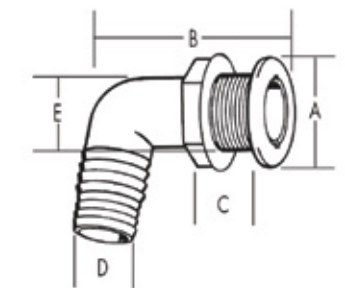

90 Degree Fitting

Product Number	Black	White	A	B	C	D	E
TH-7590-DP	TH-7592-DP		1-3/8"	2-1/2"	1"	3/4"	1"
TH-1290-DP	TH-1292-DP		1-7/8"	3-1/2"	1-1/8"	1-1/8"	1-3/8"
TH-1890	TH-1892-DP		1-7/8"	2-1/4"	3/4"	1-1/8"	1-3/8"
TH-1590-DP	TH-1592-DP		2-7/8"	4-1/4"	1-5/8"	1-1/2"	2"