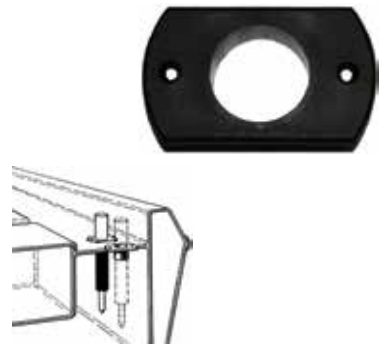

Utility Flanges

- Great for running wiring, hoses, fuel lines or plumbing
- Prevents damage to stringers and bulkheads
- Protects hoses and wires

Product Number	Black	White	Sand	Size (ID)
PH-1				1-1/2"
PH-2				1-3/4"
			PH-3S	2-1/2"
TE-1	TE-1W		TE-1S	2-1/4"