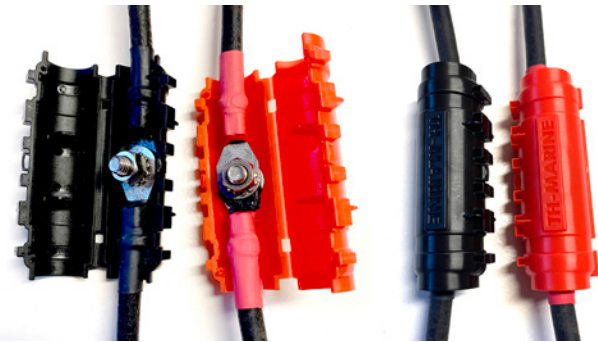

## HYDRA® Cable Extender

- Extend the length of your cables
- Stainless steel hardware, 5/16-18 stud
- Simple design that solves electrical rigging problems

Product Number	Description
HCE-K-DP	HYDRA Cable Extender <b>New!</b>