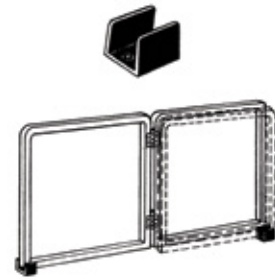

## Pontoon Finger Guard

Product Number	Description
PFPG-1B	Black
PFPG-1G	Gray
PFPG-1LB	Light Brown