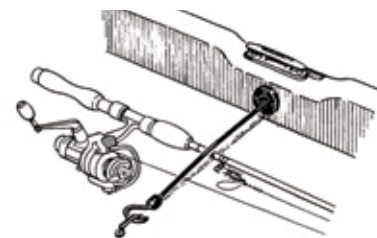

Gunwale Mount

ROD TAMER® Rod Straps

- Holds Rods Securely - Will Not Snag Hooks
- Non-Corrosive Molded Ends and Hooks

Gunwale Mount

- Retracts Into Gunwale When Not in Use
- Requires 3/4" Hole

Deck Mount

- Strap Ends Mount Directly to Deck