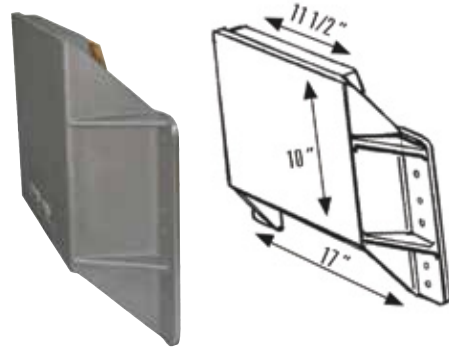

MINI JACKER®

- "Clamp Style" Small Outboard Jack Plate
- Cast Aluminum Bracket
- Marine Grade Wood Transom Block
- 4" Setback - 3" Vertical
- Max Wt - 150lbs - Max HP-35

Product Number	Description
MJ-1-DP	MINI JACKER® - for Outboards Only

Bolt Kit for Jack Plates

- For Mounting Outboards to Plate
- Kit Contains:
  - 4 each 1/2" x 2-3/4" Stainless Steel Long Bolts
  - 4 each 1/2" x lock nuts - Brass with Nylon Insert
  - 8 each 1/2" flat washers - Stainless Steel

Product Number	Description
BK-1-DP	Brass Nut w/ nylon insert - Fine Thread - 1/2" -20