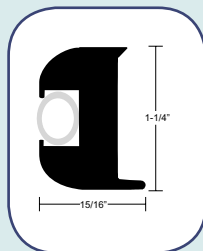

## Rub Rail End Caps

- Caps rub rail to finish end of rail
- Ensures inserts stay intact
- Offers a finished look
- Durable black nylon

## F90-1870

F90-1870  
End Cap

| Bulk        | Retail* | Color | Width  | Screws | Fits                         |
|-------------|---------|-------|--------|--------|------------------------------|
| F90-1870BKA | -       | Black | 1-3/8" | #8     | V11-3447, A12-0305, A12-0303 |