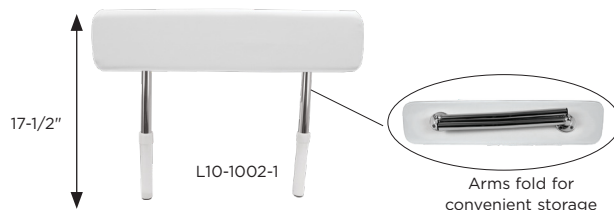

NEPTUNE PREMIUM LEANING POST

Designed with the ultimate fishing enthusiast in mind, the Neptune Premium Leaning Post maximizes space and storage on small- to medium-sized boats. Easily store and transport fishing supplies using the removable fiberglass storage tray.

FEATURES & BENEFITS

- Ideal for boats up to 30-feet long
- Features four flush-mounted aluminum rod holders
- Comes equipped with a folding footrest and wrap-around grab rail
- Durable aluminum seat hinges and a hand-laid fiberglass deck
- Continuous flat bar mounting pads
- Storage space for a 72-quart cooler, which secures in place using a strap (included)
- Mildew, fungus and UV-resistant marine-grade vinyl fabric

UNIVERSAL LEANING POST BACKREST

- Universal design to fit Neptune Leaning Posts and most standard leaning posts
- Arms install at desired width to fit rod holders
- Cool, white, easy-to-clean, cushioned backrest
- Arms fold for easy storage when not in use

WARNING:

This product can expose you to chemicals including Di (2-ethylhexyl) Phthalate (DEHP), which is known to the state of California to cause cancer, birth defects or other reproductive harm.

PART #	DESCRIPTION	HEIGHT	DEPTH	WIDTH	UPC
L10-1001-1	Neptune Premium Leaning Post w/ Fiberglass Storage Tray	33-1/2"	27"*	39"	630838025403
L10-1002-1	Neptune II Leaning Post Backrest	7-3/8"	3"	34"	630838023331