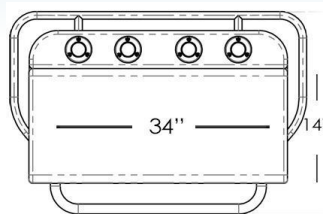

FEATURES & BENEFITS

- Ideal for boats up to 30-feet long
- Features four flush-mounted aluminum rod holders
- Comes equipped with a folding footrest and wrap-around grab rail
- Durable aluminum seat hinges and a hand-laid fiberglass deck
- Continuous flat bar mounting pads
- Storage space for a 72-quart cooler, which secures in place using a strap (included)
- Mildew, fungus and UV-resistant marine-grade vinyl fabric

WARNING:

This product can expose you to chemicals including Di (2-ethylhexyl) Phthalate (DEHP), which is known to the state of California to cause cancer, birth defects or other reproductive harm.

PART #	DESCRIPTION	HEIGHT	DEPTH	WIDTH	UPC
L10-1001-1	Neptune Premium Leaning Post w/ Fiberglass Storage Tray	33-1/2"	27"*	39"	630838025403
L10-1002-1	Neptune II Leaning Post Backrest	7-3/8"	3"	34"	630838023331