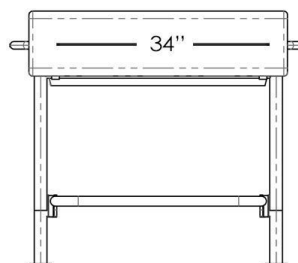

FEATURES & BENEFITS

- Ideal for boats up to 30-feet long
- Features four flush-mounted aluminum rod holders
- Comes equipped with a folding footrest and wrap-around grab rail
- Durable aluminum seat hinges and a hand-laid fiberglass deck
- Continuous flat bar mounting pads
- Storage space for a 72-quart cooler, which secures in place using a strap (included)
- Mildew, fungus and UV-resistant marine-grade vinyl fabric

UNIVERSAL LEANING POST BACKREST

- Universal design to fit Neptune Leaning Posts and most standard leaning posts
- Arms install at desired width to fit rod holders
- Cool, white, easy-to-clean, cushioned backrest
- Arms fold for easy storage when not in use

WARNING:

This product can expose you to chemicals including Di (2-ethylhexyl) Phthalate (DEHP), which is known to the state of California to cause cancer, birth defects or other reproductive harm.

PART #	DESCRIPTION	HEIGHT	DEPTH	WIDTH	UPC
L10-1001-1	Neptune Premium Leaning Post w/ Fiberglass Storage Tray	33-1/2"	27"*	39"	630838025403
L10-1002-1	Neptune II Leaning Post Backrest	7-3/8"	3"	34"	630838023331