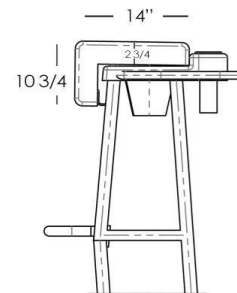

FEATURES & BENEFITS

- Ideal for boats up to 30-feet long
- Features four flush-mounted aluminum rod holders
- Comes equipped with a folding footrest and wrap-around grab rail
- Durable aluminum seat hinges and a hand-laid fiberglass deck
- Continuous flat bar mounting pads
- Storage space for a 72-quart cooler, which secures in place using a strap (included)
- Mildew, fungus and UV-resistant marine-grade vinyl fabric

UNIVERSAL LEANING POST BACKREST

- Universal design to fit Neptune Leaning Posts and most standard leaning posts
- Arms install at desired width to fit rod holders
- Cool, white, easy-to-clean, cushioned backrest
- Arms fold for easy storage when not in use

WARNING:

This product can expose you to chemicals including Di (2-ethylhexyl) Phthalate (DEHP), which is known to the state of California to cause cancer, birth defects or other reproductive harm.

PART #	DESCRIPTION	HEIGHT	DEPTH	WIDTH	UPC
L10-1001-1	Neptune Premium Leaning Post w/ Fiberglass Storage Tray	33-1/2"	27"*	39"	630838025403
L10-1002-1	Neptune II Leaning Post Backrest	7-3/8"	3"	34"	630838023331