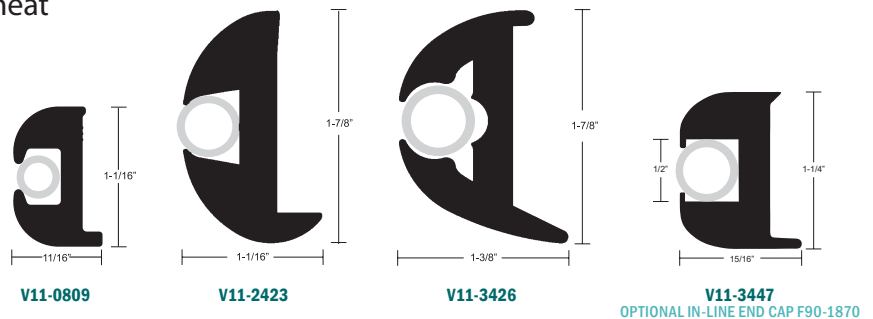

FLEXIBLE VINYL RUB RAIL KIT

Taco Marine's convenient Rub Rail Kits include rub rail (in a continuous coil for one piece installation without seam), insert, end caps (where applicable) and screws.

FEATURES & BENEFITS

- Available in a variety of lengths, width, styles and colors
- Easy to carry retail box with cut-out product viewing
- UPS compliant packaging
- Made in USA

MATERIAL CHARACTERISTICS

- Soft durometer rub rail provides cushion effect to absorb impact
- Continuous coils for seamless, one-piece installation
- Tight radius bends require minimal heat

KIT INCLUDES

- Rub Rail, Insert, End Caps, Screws
- Installation Guide

Part #	Length	Height	Width	RR Color	Insert Color	UPC	Unit of Measure	Std. Pk.
V11-0809BBK50-2	50'	1-1/16"	11/16"	Black	Black	630838007447	Each	4
V11-0809BBK70-2	70'	1-1/16"	11/16"	Black	Black	630838007454	Each	4
V11-0809BWK50-2	50'	1-1/16"	11/16"	Black	Arctic White	630838004644	Each	4
V11-2423BBK50-2	50'	1-7/8"	1-1/16"	Black	Black	630838004712	Each	4
V11-2423BBK70-2	70'	1-7/8"	1-1/16"	Black	Black	630838004729	Each	4
V11-2423BWK50-2	50'	1-7/8"	1-1/16"	Black	Arctic White	630838008789	Each	4
V11-2423BWK70-2	70'	1-7/8"	1-1/16"	Black	Arctic White	630838008796	Each	4
V11-3426BBK50-2	50'	1-7/8"	1-3/8"	Black	Black	630838004781	Each	4
V11-3426BBK70-2	70'	1-7/8"	1-3/8"	Black	Black	630838004798	Each	4
V11-3426BWK50-2	50'	1-7/8"	1-3/8"	Black	Arctic White	630838008802	Each	4
V11-3426BWK70-2	70'	1-7/8"	1-3/8"	Black	Arctic White	630838008819	Each	4
V11-3447BBK50-2	50'	1-1/4"	15/16"	Black	Black	630838007508	Each	4
V11-3447BBK70-2	70'	1-1/4"	15/16"	Black	Black	630838007515	Each	4
V11-3447BWK50-2	50'	1-1/4"	15/16"	Black	Arctic White	630838004866	Each	4
V11-3447BWK70-2	70'	1-1/4"	15/16"	Black	Arctic White	630838008963	Each	4