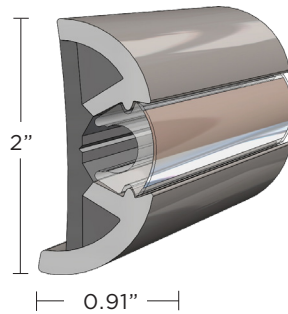

IDEAL
FOR BOATS
UP TO 65'

SUPROFLEX RUB RAIL

Introducing the future of hull protection with the new family of SuproFlex Rub Rail - lightweight, ultra-flexible profiles to save you time and money while providing a seamless precision fit. The innovative SuproFlex series is co-extruded vinyl that provides two levels of hardness - ensuring enhanced protection from impact. SuproFlex Rub Rail requires minimal heating - reducing installation time and manpower. Additionally, SuproFlex Rub Rail requires no pre-forming and easily molds to most hull shapes. This new rub rail is available in a variety of sizes, colors and pairs with TACO's patented Flex Chrome Insert, which can also be customized to any builder's color preference. SuproFlex Rub Rail is ideal for any boat up to 65'.

- ▶ Tight-radius bending can be made with minimal heating
- ▶ Easy handling making these rub rails a good choice for do-it-yourself boaters
- ▶ Accepts flex chrome insert V12-0307CP and V12-9980CP
- ▶ Kit includes SuproFlex Rub Rail, Flex Chrome Insert, stainless-steel end caps and stainless-steel mounting screws

V11-9960

V11-9990

V11-9970

SUPROFLEX KITS

PART NUMBER	DESCRIPTION	COLOR	LENGTH	INSERT	UPC
V11-9960BBK60-2	SuproFlex, small, 1.6" X .78"	Black	60'	V12-0307CP	6310040900003
V11-9960WCM60-2	SuproFlex, small, 1.6" X .78"	Frosty White	60'	V12-0307CP	6310050900019
V11-9990BBK60-2	SuproFlex, medium, 2" x 0.906"	Black	60'	V12-0307CP	6310110900072
V11-9990WCM60-2	SuproFlex, medium, 2" x 0.906"	Frosty White	60'	V12-0307CP	6310100900066
V11-9990BBK80-2	SuproFlex, medium, 2" x 0.906"	Black	80'	V12-0307CP	6310060900025
V11-9990WCM80-2	SuproFlex, medium, 2" x 0.906"	Frosty White	80'	V12-0307CP	6310070900031

SUPROFLEX V11-9970

PART NUMBER	DESCRIPTION	COLOR/FINISH	LENGTH	INSERT	UPC
V11-9970BKA100-1	SuproFlex, large, 2.5" x 1"	Black	100'	V12-9980CP*	6310080900047
V12-9980CP100-1	Flex Chrome Insert	Clear	100'	-	6310090900053
F16-0276	Stainless Steel End Cap (for V11-9970)	Polished	-	-	6310150900115