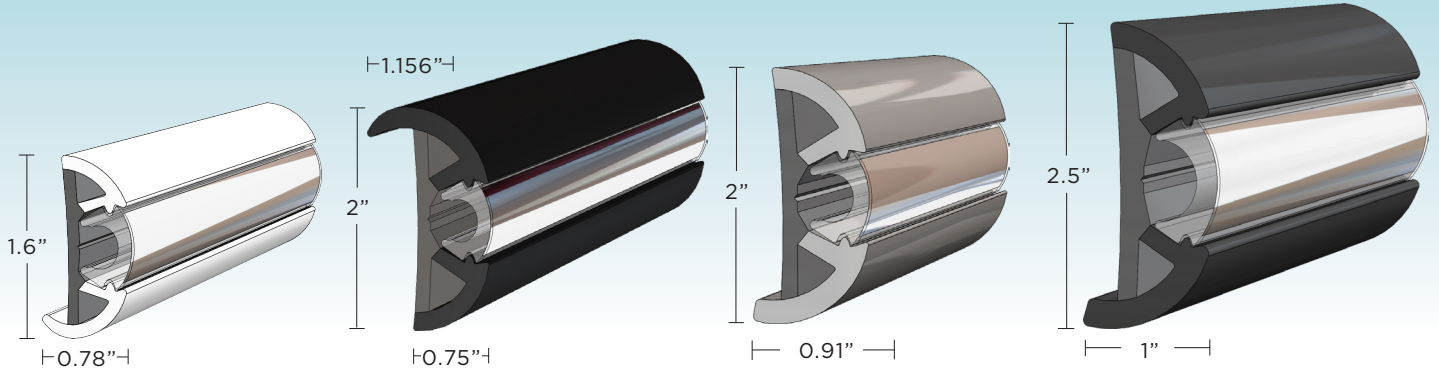

SUPROFLEX RUB RAIL

IDEAL
FOR BOATS
UP TO 65'

V11-9960

V11-9950

V11-9990

V11-9970

OEM

PART #	DESCRIPTION	COLOR	LENGTH	INSERT
V11-9960BKA60D	SuproFlex, small, 1.6" X .78"	Black	60'	V12-0307CP / V12-0307BP / V12-0307WP*
V11-9960WHA60D	SuproFlex, small, 1.6" X .78"	Arctic White	60'	V12-0307CP / V12-0307BP / V12-0307WP*
V11-9960WHC60D	SuproFlex, small, 1.6" X .78"	Frosty White	60'	V12-0307CP / V12-0307BP / V12-0307WP*
V11-9950WHA100D	SuproFlex, small, 2" X 1.156"	White	100'	V12-0307CP / V12-0307BP / V12-0307WP*
V11-9950BKA70D	SuproFlex, small, 2" X 1.156"	Black	70'	V12-0307CP / V12-0307BP / V12-0307WP*
V11-9990BKA60D	SuproFlex, medium, 2" x 0.906"	Black	60'	V12-0307CP / V12-0307BP / V12-0307WP*
V11-9990WHA60D	SuproFlex, medium, 2" x 0.906"	Arctic White	60'	V12-0307CP / V12-0307BP / V12-0307WP*
V11-9990WHC60D	SuproFlex, medium, 2" x 0.906"	Frosty White	60'	V12-0307CP / V12-0307BP / V12-0307WP*
V11-9990BKA80D	SuproFlex, medium, 2" x 0.906"	Black	80'	V12-0307CP / V12-0307BP / V12-0307WP*
V11-9990WHA80D	SuproFlex, medium, 2" x 0.906"	Arctic White	80'	V12-0307CP / V12-0307BP / V12-0307WP*
V11-9990WHC80D	SuproFlex, medium, 2" x 0.906"	Frosty White	80'	V12-0307CP / V12-0307BP / V12-0307WP*
V11-9970BKA100D	SuproFlex, large, 2.5" x 1"	Black	100'	V12-9980CP*
V11-9970WHA100D	SuproFlex, large, 2.5" x 1"	Arctic White	100'	V12-9980CP*
V11-9970WHC100D	SuproFlex, large, 2.5" x 1"	Frosty White	100'	V12-9980CP*

AFTERMARKET SUPROFLEX KITS

PART NUMBER	DESCRIPTION	COLOR	LENGTH	INSERT	UPC
V11-9960BBK60-2	SuproFlex, small, 1.6" X .78"	Black	60'	V12-0307CP	6310040900003
V11-9960WCM60-2	SuproFlex, small, 1.6" X .78"	Frosty White	60'	V12-0307CP	6310050900019
V11-9990BBK60-2	SuproFlex, medium, 2" x 0.906"	Black	60'	V12-0307CP	6310110900072
V11-9990WCM60-2	SuproFlex, medium, 2" x 0.906"	Frosty White	60'	V12-0307CP	6310100900066
V11-9990BBK80-2	SuproFlex, medium, 2" x 0.906"	Black	80'	V12-0307CP	6310060900025
V11-9990WCM80-2	SuproFlex, medium, 2" x 0.906"	Frosty White	80'	V12-0307CP	6310070900031

AFTERMARKET SUPROFLEX V11-9970

PART NUMBER	DESCRIPTION	COLOR/FINISH	LENGTH	INSERT	UPC
V11-9970BKA100-1	SuproFlex, large, 2.5" x 1"	Black	100'	V12-9980CP*	6310080900047
V12-9980CPI00-1	Flex Chrome Insert	Clear	100'	-	6310090900053
F16-0276	Stainless Steel End Cap (for V11-9970)	Polished	-	-	6310150900115