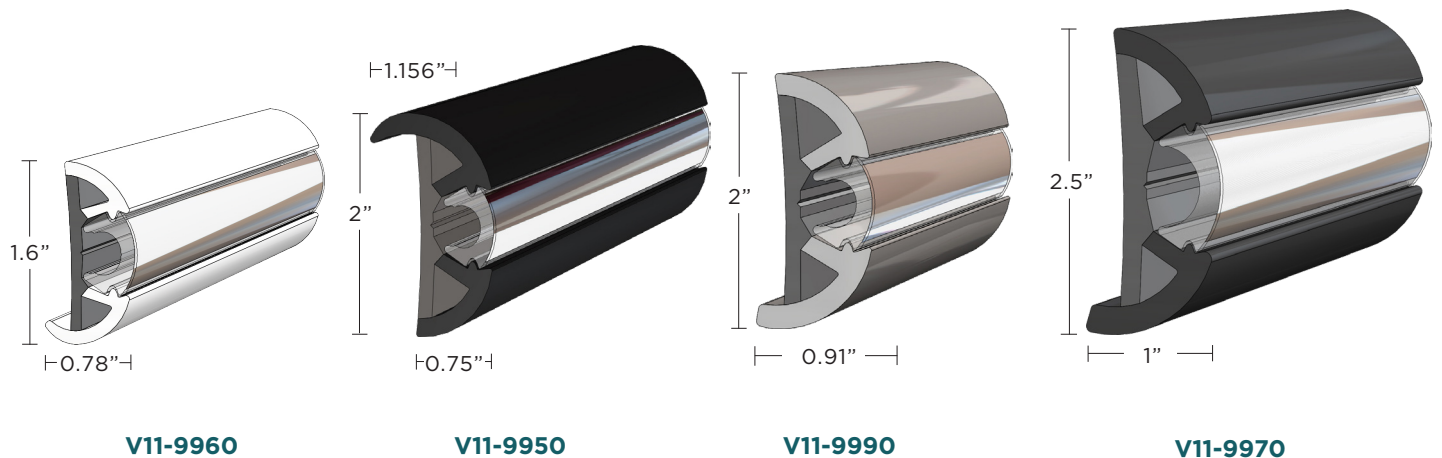

## SUPROFLEX RUB RAIL

IDEAL  
FOR BOATS  
UP TO 65'

Introducing the future of hull protection with the new family of SuproFlex Rub Rail - lightweight, ultra-flexible profiles to save you time and money while providing a seamless precision fit. The innovative SuproFlex series is co-extruded vinyl that provides two levels of hardness - ensuring enhanced protection from impact. SuproFlex Rub Rail requires minimal heating - reducing installation time and manpower. Additionally, SuproFlex Rub Rail requires no pre-forming and easily molds to most hull shapes. This new rub rail is available in a variety of sizes, colors and pairs with TACO's patented Flex Chrome Insert, which can also be customized to any builder's color preference. SuproFlex Rub Rail is ideal for any boat up to 65'.

### FEATURES & BENEFITS

- Co-extruded vinyl that provides two levels of hardness for higher impact resistance
- Choose from four lightweight, ultra-flexible profiles
- Minimal heating required
- Reduced cost of materials compared to traditional rigid or semi-rigid vinyl profiles
- Reduces manpower required for installation
- Pairs with TACO's patented Flex Chrome Insert
- Insert can be customized to match any builder's color preference