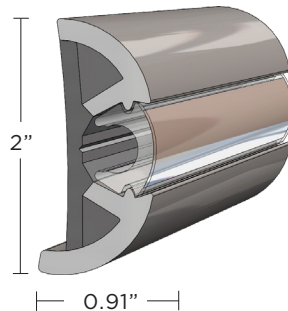

SUPROFLEX RUB RAIL

IDEAL
FOR BOATS
UP TO 65'

Introducing the future of hull protection with the new family of SuproFlex Rub Rail - lightweight, ultra-flexible profiles to save you time and money while providing a seamless precision fit. The innovative SuproFlex series is co-extruded vinyl that provides two levels of hardness - ensuring enhanced protection from impact. SuproFlex Rub Rail requires minimal heating - reducing installation time and manpower. Additionally, SuproFlex Rub Rail requires no pre-forming and easily molds to most hull shapes. This new rub rail is available in a variety of sizes, colors and pairs with TACO's patented Flex Chrome Insert, which can also be customized to any builder's color preference. SuproFlex Rub Rail is ideal for any boat up to 65'.

- Tight-radius bending can be made with minimal heating
- Easy handling making these rub rails a good choice for do-it-yourself boaters
- Accepts flex chrome insert V12-0307CP and V12-9980CP
- Kit includes SuproFlex Rub Rail, Flex Chrome Insert, stainless-steel end caps and stainless-steel mounting screws

V11-9990

V11-9970

SUPROFLEX KITS

PART NUMBER	DESCRIPTION	COLOR	LENGTH	INSERT	UPC
V11-9960BBK60-2	SuproFlex, small, 1.6" X .78"	Black	60'	V12-0307CP	6310040900003
V11-9960WCM60-2	SuproFlex, small, 1.6" X .78"	Frosty White	60'	V12-0307CP	6310050900019
V11-9990BBK60-2	SuproFlex, medium, 2" x 0.906"	Black	60'	V12-0307CP	6310110900072
V11-9990WCM60-2	SuproFlex, medium, 2" x 0.906"	Frosty White	60'	V12-0307CP	6310100900066
V11-9990BBK80-2	SuproFlex, medium, 2" x 0.906"	Black	80'	V12-0307CP	6310060900025
V11-9990WCM80-2	SuproFlex, medium, 2" x 0.906"	Frosty White	80'	V12-0307CP	6310070900031

SUPROFLEX V11-9970