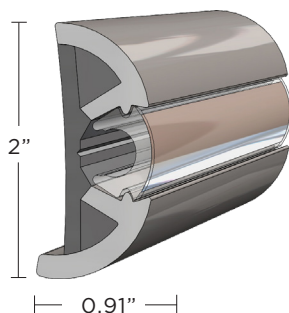

SUPROFLEX RUB RAIL

IDEAL
FOR BOATS
UP TO 65'

Introducing the future of hull protection with the new family of SuproFlex Rub Rail - lightweight, ultra-flexible profiles to save you time and money while providing a seamless precision fit. The innovative SuproFlex series is co-extruded vinyl that provides two levels of hardness - ensuring enhanced protection from impact. SuproFlex Rub Rail requires minimal heating - reducing installation time and manpower. Additionally, SuproFlex Rub Rail requires no pre-forming and easily molds to most hull shapes. This new rub rail is available in a variety of sizes, colors and pairs with TACO's patented Flex Chrome Insert, which can also be customized to any builder's color preference. SuproFlex Rub Rail is ideal for any boat up to 65'.

- Tight-radius bending can be made with minimal heating
- Easy handling making these rub rails a good choice for do-it-yourself boaters
- Accepts flex chrome insert V12-0307CP and V12-9980CP
- Kit includes SuproFlex Rub Rail, Flex Chrome Insert, stainless-steel end caps and stainless-steel mounting screws

V11-9990

V11-9970

SUPROFLEX KITS

PART NUMBER	DESCRIPTION	COLOR	LENGTH	INSERT	UPC
V11-9960BBK60-2	SuproFlex, small, 1.6" X .78"	Black	60'	V12-0307CP	6310040900003
V11-9960WCM60-2	SuproFlex, small, 1.6" X .78"	Frosty White	60'	V12-0307CP	6310050900019
V11-9990BBK60-2	SuproFlex, medium, 2" x 0.906"	Black	60'	V12-0307CP	6310110900072
V11-9990WCM60-2	SuproFlex, medium, 2" x 0.906"	Frosty White	60'	V12-0307CP	6310100900066
V11-9990BBK80-2	SuproFlex, medium, 2" x 0.906"	Black	80'	V12-0307CP	6310060900025
V11-9990WCM80-2	SuproFlex, medium, 2" x 0.906"	Frosty White	80'	V12-0307CP	6310070900031

SUPROFLEX V11-9970