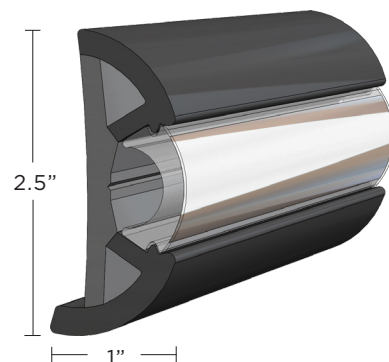

V11-9970

SUPROFLEX KITS

PART NUMBER	DESCRIPTION	COLOR	LENGTH	INSERT	UPC
V11-9960BBK60-2	SuproFlex, small, 1.6" X .78"	Black	60'	V12-0307CP	6310040900003
V11-9960WCM60-2	SuproFlex, small, 1.6" X .78"	Frosty White	60'	V12-0307CP	6310050900019
V11-9990BBK60-2	SuproFlex, medium, 2" x 0.906"	Black	60'	V12-0307CP	6310110900072
V11-9990WCM60-2	SuproFlex, medium, 2" x 0.906"	Frosty White	60'	V12-0307CP	6310100900066
V11-9990BBK80-2	SuproFlex, medium, 2" x 0.906"	Black	80'	V12-0307CP	6310060900025
V11-9990WCM80-2	SuproFlex, medium, 2" x 0.906"	Frosty White	80'	V12-0307CP	6310070900031

SUPROFLEX V11-9970

PART NUMBER	DESCRIPTION	COLOR/FINISH	LENGTH	INSERT	UPC
V11-9970BKA100-1	SuproFlex, large, 2.5" x 1"	Black	100'	V12-9980CP*	6310080900047
V12-9980CP100-1	Flex Chrome Insert	Clear	100'	-	6310090900053
F16-0276	Stainless Steel End Cap (for V11-9970)	Polished	-	-	6310150900115