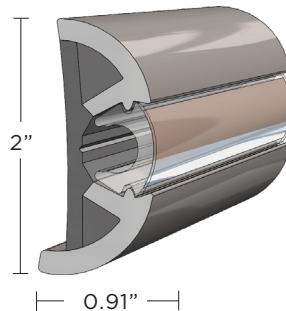

IDEAL
FOR BOATS
UP TO 65'

SUPROFLEX RUB RAIL

Introducing the future of hull protection with the new family of SuproFlex Rub Rail - lightweight, ultra-flexible profiles to save you time and money while providing a seamless precision fit. The innovative SuproFlex series is co-extruded vinyl that provides two levels of hardness - ensuring enhanced protection from impact. SuproFlex Rub Rail requires minimal heating - reducing installation time and manpower. Additionally, SuproFlex Rub Rail requires no pre-forming and easily molds to most hull shapes. This new rub rail is available in a variety of sizes, colors and pairs with TACO's patented Flex Chrome Insert, which can also be customized to any builder's color preference. SuproFlex Rub Rail is ideal for any boat up to 65'.

- Tight-radius bending can be made with minimal heating
- Easy handling making these rub rails a good choice for do-it-yourself boaters
- Accepts flex chrome insert V12-0307CP and V12-9980CP
- Kit includes SuproFlex Rub Rail, Flex Chrome Insert, stainless-steel end caps and stainless-steel mounting screws

V11-9990

V11-9970

SUPROFLEX KITS

PART NUMBER	DESCRIPTION	COLOR	LENGTH	INSERT	UPC
V11-9960BBK60-2	SuproFlex, small, 1.6" X .78"	Black	60'	V12-0307CP	6310040900003
V11-9960WCM60-2	SuproFlex, small, 1.6" X .78"	Frosty White	60'	V12-0307CP	6310050900019
V11-9990BBK60-2	SuproFlex, medium, 2" x 0.906"	Black	60'	V12-0307CP	6310110900072
V11-9990WCM60-2	SuproFlex, medium, 2" x 0.906"	Frosty White	60'	V12-0307CP	6310100900066
V11-9990BBK80-2	SuproFlex, medium, 2" x 0.906"	Black	80'	V12-0307CP	6310060900025
V11-9990WCM80-2	SuproFlex, medium, 2" x 0.906"	Frosty White	80'	V12-0307CP	6310070900031

SUPROFLEX V11-9970