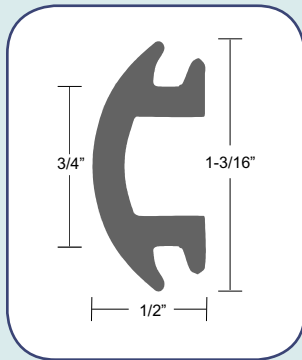

RUB RAIL Inserts

Flexible Vinyl Inserts

TACO's vinyl inserts are offered in various colors to accent your boat. The inserts hides rub rail fasteners for a clean look. They are available in continuous coils or reels for one piece installation without seams.

- For use with rigid, semi-rigid and aluminum rub rails
- Soft PVC insert provides cushion effect to absorb impact

V12-4144

V12-4144
Flexible Vinyl Insert

Bulk	Retail	Color	Length	Height	Width
V12-4144BKA250	-	BKA	250'	1-3/16"	1/2"
-	V12-4144BKA50-1	BKA	50'	1-3/16"	1/2"
-	V12-4144BKA70-1	BKA	70'	1-3/16"	1/2"

Fits V21-9678
Flexible Vinyl Rub Rail