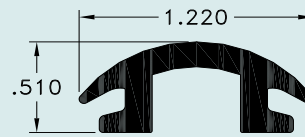

RUB RAIL Inserts

Flexible Vinyl Inserts

TACO's vinyl inserts are offered in various colors to accent your boat. The inserts hides rub rail fasteners for a clean look. They are available in continuous coils or reels for one piece installation without seams.

- For use with rigid, semi-rigid and aluminum rub rails
- Soft PVC insert provides cushion effect to absorb impact

V12-4144

V12-4144
Flexible Vinyl Insert

Bulk	Retail	Color	Length	Height	Width
V12-4144BKA250	-	BKA	250'	1-3/16"	1/2"
-	V12-4144BKA50-1	BKA	50'	1-3/16"	1/2"
-	V12-4144BKA70-1	BKA	70'	1-3/16"	1/2"