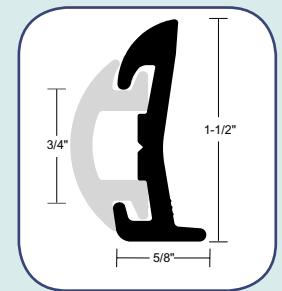

RUB RAIL Inserts

Flexible Vinyl Inserts

TACO's vinyl inserts are offered in various colors to accent your boat. The inserts hides rub rail fasteners for a clean look. They are available in continuous coils or reels for one piece installation without seams.

- For use with rigid, semi-rigid and aluminum rub rails
- Soft PVC insert provides cushion effect to absorb impact

V12-4144

V12-4144
Flexible Vinyl Insert

Bulk	Retail	Color	Length	Height	Width
V12-4144BKA250	-	BKA	250'	1-3/16"	1/2"
-	V12-4144BKA50-1	BKA	50'	1-3/16"	1/2"
-	V12-4144BKA70-1	BKA	70'	1-3/16"	1/2"

Fits V21-9678
Flexible Vinyl Rub Rail