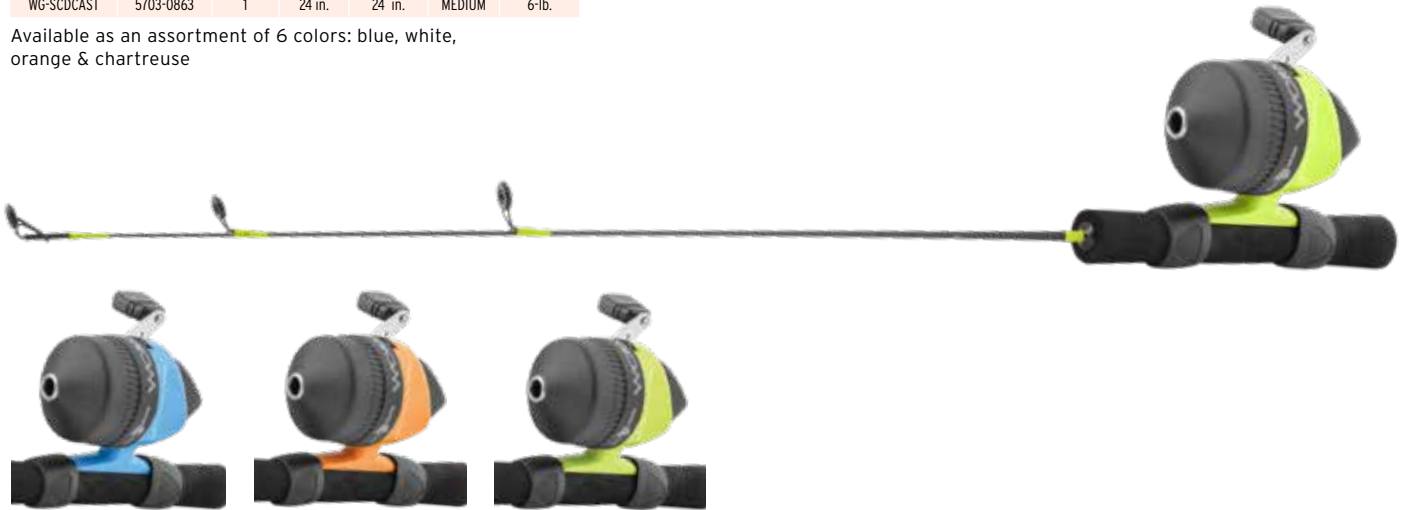

WORMGEAR DOCK COMBO ASSORTMENT

SPINCAST DOCK COMBO ASSORTMENT

MODEL	PART #	BEARINGS	ROD SIZE	ROD SIZE	ACTION	LINE WT
WG-SCDCAST	5703-0863	1	24 in.	24 in.	MEDIUM	6-lb.

Available as an assortment of 6 colors: blue, white, orange & chartreuse