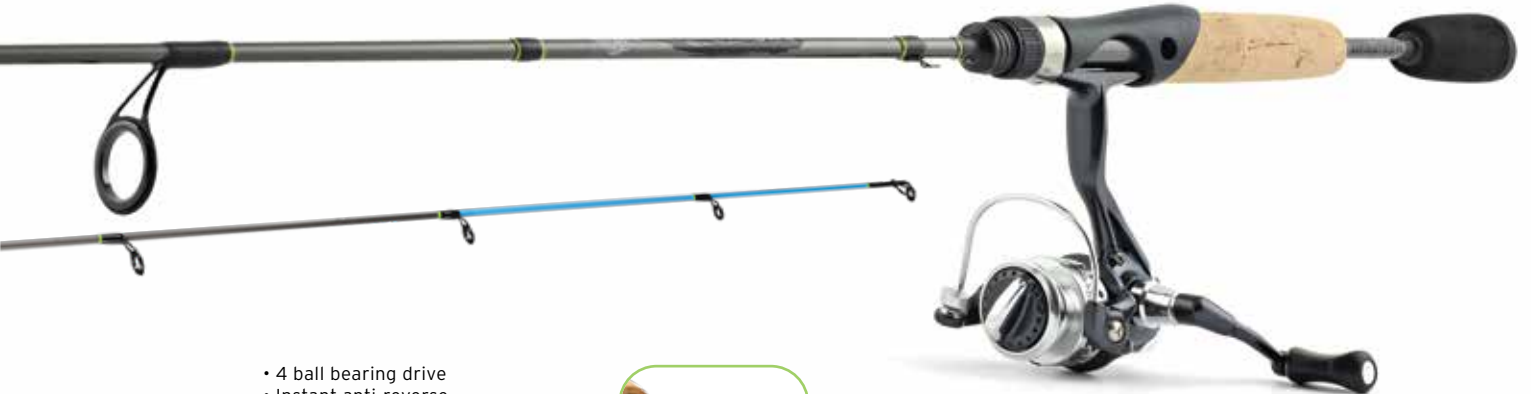

Split Decision

ULTRAFIGHT SPLIT DECISION ULTRALIGHT SPINNING COMBO

MODEL	PART #	REEL SIZE	BEARINGS	ROD SIZE	PIECES	ACTION	LINE WT	LURE WT
UF-SD562-ULC	5721-0317	10	4	5 ft. 6 in.	2	UL	2-6 lb.	1/16-1/4 oz.

- 4 ball bearing drive
- Instant anti-reverse
- Extended stem for better balance
- Aluminum spool
- IM6 graphite blank
- Ultralight action
- High-visibility tip
- Split grip cork & EVA Handle

HIGH-VISIBILITY TIP

eclipse

SPINNING & SPINCAST COMBOS

MODEL	PART #	REEL SIZE	BEARINGS	ROD SIZE	PIECES	ACTION	LINE WT	LURE WT
EC-562/MLS	5703-0232	20-SP	1	5 ft. 6 in.	2	MED/LT	6-10 lb.	1/8-5/16 oz.
EC-562/MLSC	5703-0627	20-SC	1	5 ft. 6 in.	2	MED/LT	6-10 lb.	1/8-5/16 oz.