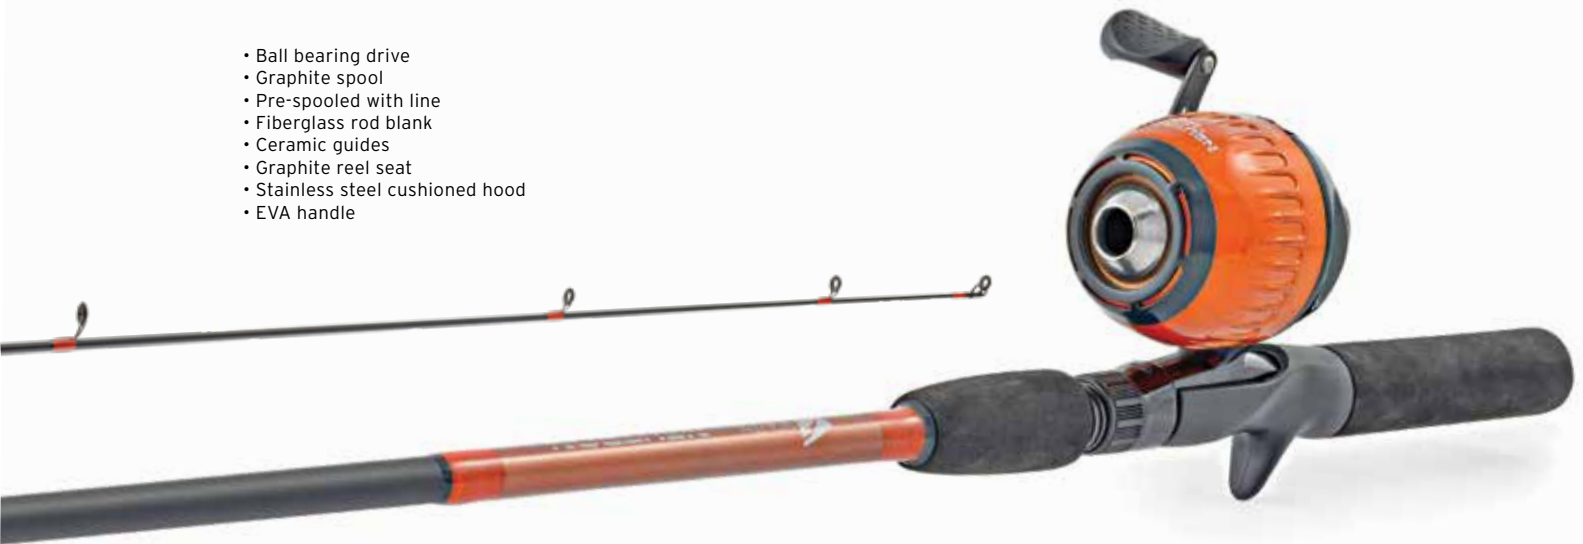

- Ball bearing drive
- Graphite spool
- Pre-spooled with line
- Fiberglass rod blank
- Ceramic guides
- Graphite reel seat
- Stainless steel cushioned hood
- EVA handle