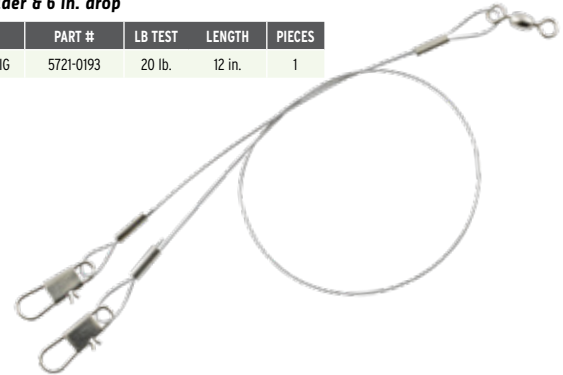

BULLHEAD RIG

- Nylon coated wire
- Nickel-plated barrel swivel
- Stainless steel snaps
- 12 in. leader & 6 in. drop

MODEL	PART #	LB TEST	LENGTH	PIECES
MD-BULHDRIG	5721-0193	20 lb.	12 in.	1