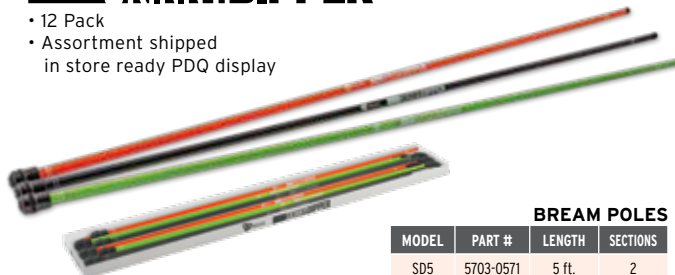

SKINNYDIPPER

- 12 Pack
- Assortment shipped in store ready P/Q display

BREAM POLES

MODEL	PART #	LENGTH	SECTIONS
SD5	5703-0571	5 ft.	2

BAMBOO POLES

- Pre-spoiled with 24 FT of 20 lb.. monofilament line
- Aberdeen hook, split shot sinker and 1.5 in. float