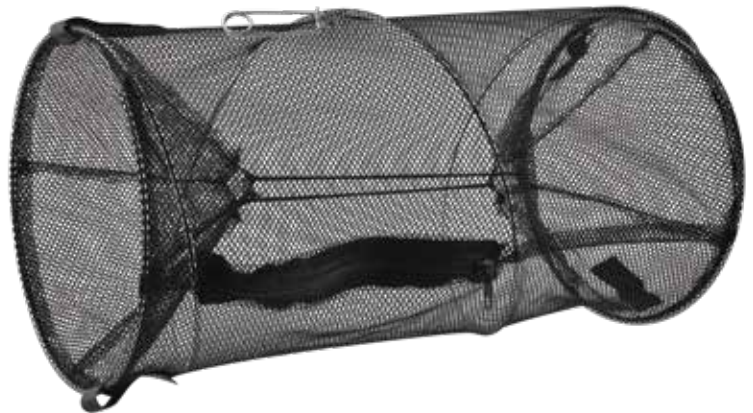

SBFS-5 | 5703-0357**WIRE CRAWFISH TRAP**

- Catch your own crawfish
- Corrosion resistant

SBCD-2369 | 5703-0267**WIRE MINNOW TRAP**

- Catch your own minnows
- Corrosion resistant plating
- 9 in. Diameter, 16.5 in. length

SBMT-2369C | 5703-0262**COLLAPSIBLE MINNOW TRAP**

- Sturdy collapsible spring design
- Easy to set up, carry and store
- Secure close with attached hook and loop attachment
- Expanded 9x9x16 in. Collapsed 9x9x2 in

SBCMT2369 | 5703-0244

Stores flat

COLLAPSIBLE UTILITY BUCKETS

- Lightweight collapsible bucket
- Easy to carry and clean

MODEL	SB-EXPBKT-S	SB-EXPBKT-L
PART #	5703-0012	5703-0017
SIZE	1.32 Gal (5L)	2.64 Gal (10L)

Stores flat

BAIT AERATOR

- 2-Speed motor saves battery life
- Operates on a "D" cell battery
- Works with fresh or saltwater

SBAP100 | 5703-0201

AERATOR STONES - 2 PACK

- Will fit most battery operated bait aerators