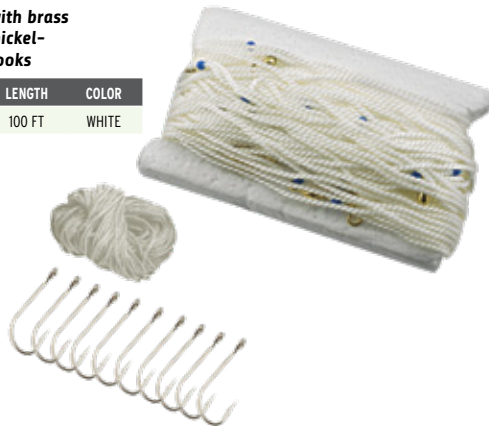

BULLHEAD RIG

- Nylon coated wire
- Nickel-plated barrel swivel
- Stainless steel snaps
- 12 in. leader & 6 in. drop

MODEL	PART #	LB TEST	LENGTH	PIECES
MD-BULHDRIG	5721-0193	20 lb.	12 in.	1

FLOATING TROT LINE

- 100 FT & 120 FT
- Feature 20 drop lines with brass crane swivels and 3/0 nickel-plated O'Shaughnessy hooks

MODEL	PART #	LENGTH	COLOR
MDTL-WHI-100	5721-0175	100 FT	WHITE

36-PIECE CATFISH HOOK ASSORTMENT