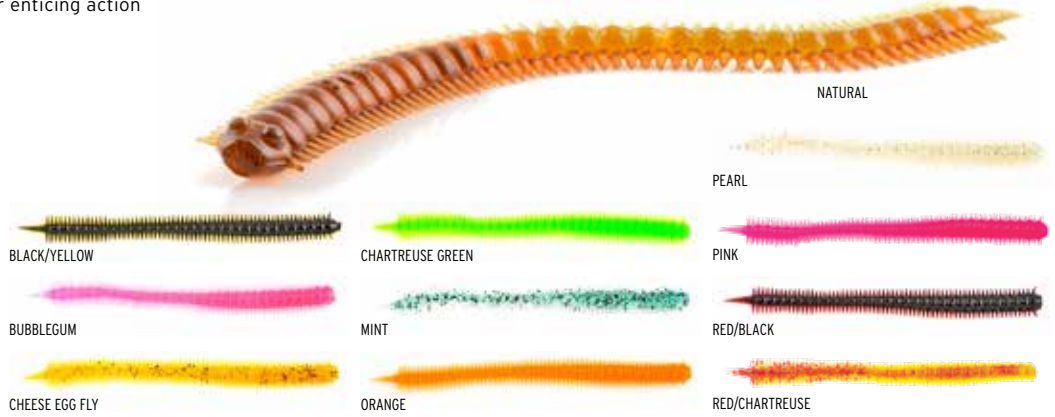

AVAILABLE IN 48-PIECE
DISPLAY ASSORTMENT
SEE PAGE 20

MIN-SPINS

- Brass blades
- Soft, hand-painted bodies

MODEL	PART #	WEIGHT	COLOR
SB-MIN118-S	5703-0418	1/18 oz.	SILVER
SB-MIN14-RBT	5703-0208	1/4 oz.	SILVER/RAINBOW TROUT
SB-MIN14-S	5703-0203	1/4 oz.	SILVER DRESSED
SB-MIN16-RBT	5703-0345	1/6 oz.	SILVER/RAINBOW TROUT
SB-MIN16-S	5703-0341	1/6 oz.	SILVER
SB-MIN19-S	5703-0423	1/9 oz.	SILVER
SB-MIN516-S	5703-0227	5/16 oz.	SILVER
SB-MIN-HK	5703-0695	ASSORTED	ASSORTED

AVAILABLE IN 48-PIECE
DISPLAY ASSORTMENT
SEE PAGE 20

TROUT WORMS 5 PACK

- Ridges and tentacles displace water for enticing action
- Sweet corn scented
- Bright, attracting colors

MODEL	PART #	COLOR
SBTW-BLK/YL	5703-0815	BLACK/YELLOW
SBTW-BUBLGM	5703-0906	BUBBLEGUM
SBTW-CHEESE	5703-0820	CHEESE EGG FLY
SBTW-CHT/GR	5703-0824	CHARTREUSE/GREEN
SBTW-MINT	5703-0839	MINT
SBTW-NAT	5703-0844	NATURAL
SBTW-ORNGE	5703-0829	ORANGE
SBTW-PEARL	5703-0849	PEARL
SBTW-PNK	5703-0834	PINK
SBTW-RD/BLK	5703-0889	RED/BLACK
SBTW-RD/CHT	5703-0894	RED/CHARTREUSE