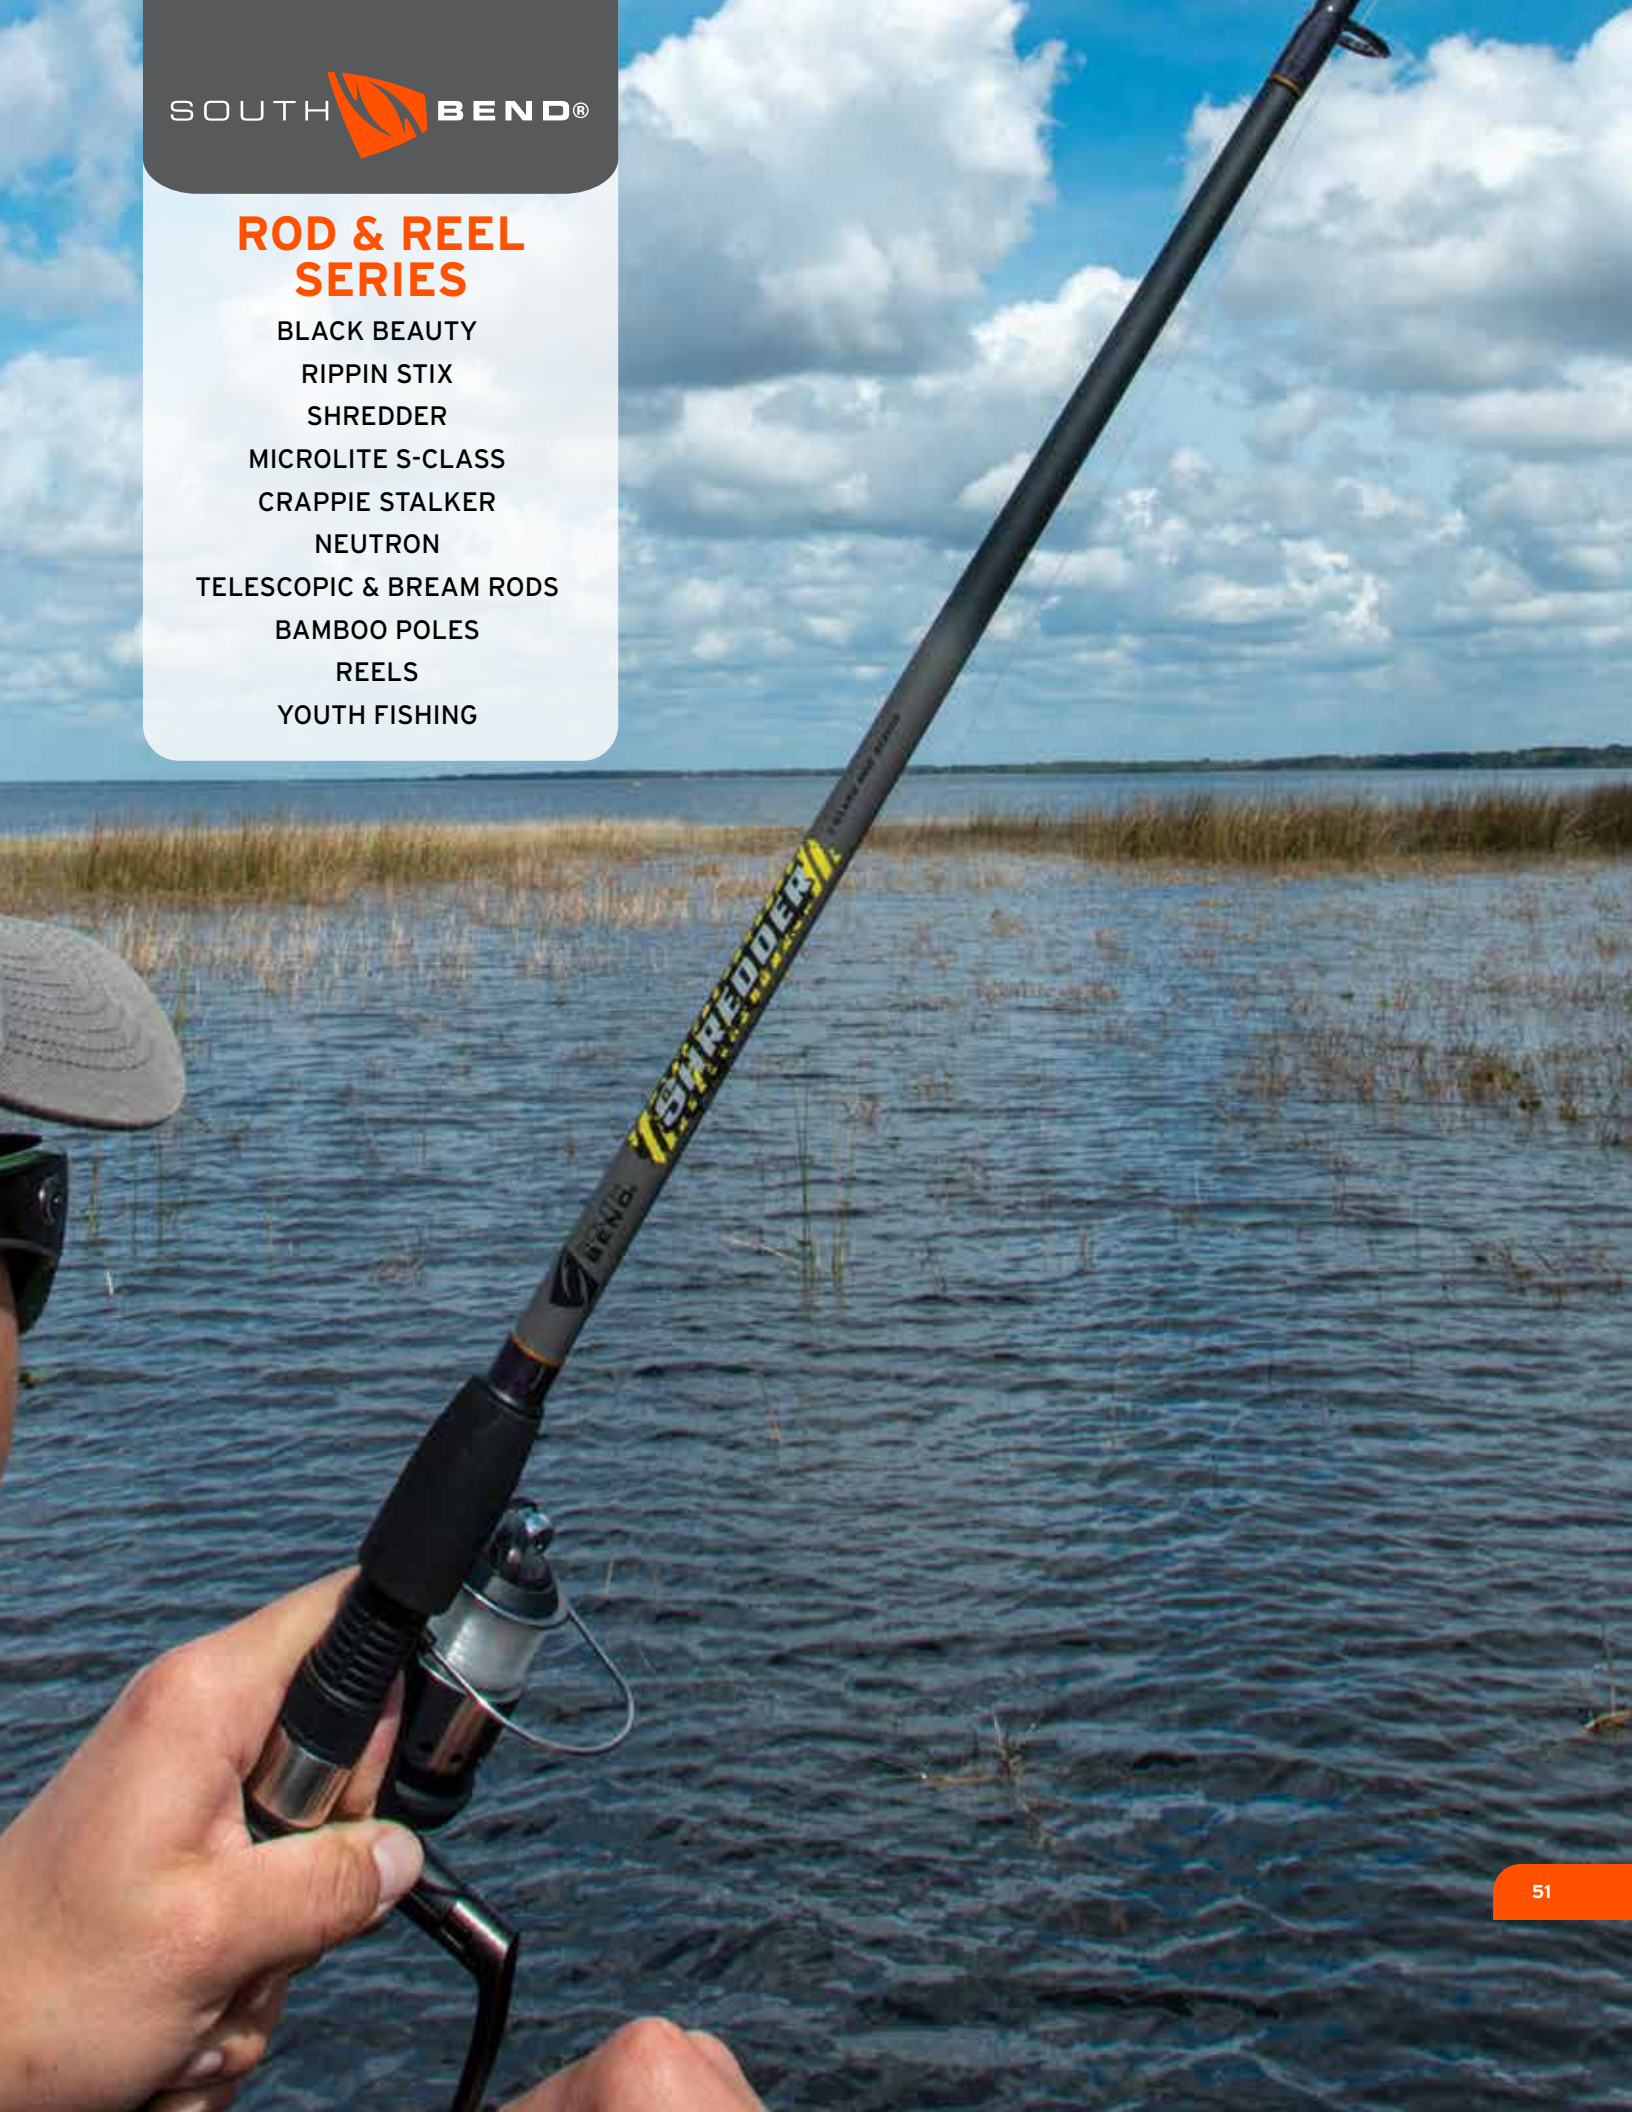

ROD & REEL SERIES

- BLACK BEAUTY
- RIPPIN STIX
- SHREDDER
- MICROLITE S-CLASS
- CRAPPIE STALKER
- NEUTRON
- TELESCOPIC & BREAM RODS
- BAMBOO POLES
- REELS
- YOUTH FISHING