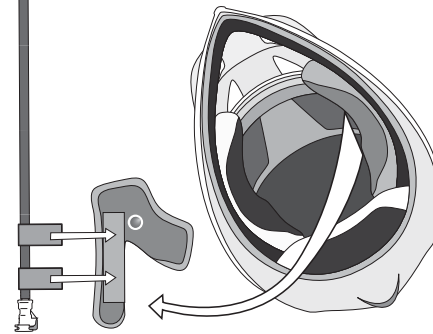

INSTRUCTIONS

HELMET HANDS FREE KIT

Art.No: 101004

Puts Bite Valve right inside the helmet

HHF-Kit Step 1

Step 2

Step 3

Step 4