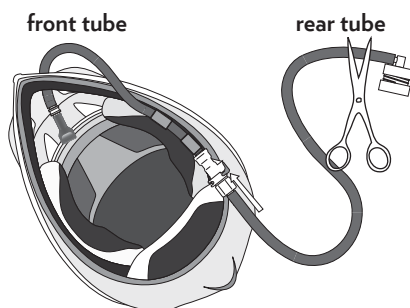

INSTRUCTIONS

HELMET HANDS FREE KIT

Art.No: 101004

Puts Bite Valve right inside the helmet

Step 5

Learn more about motorcycle helmets we have.