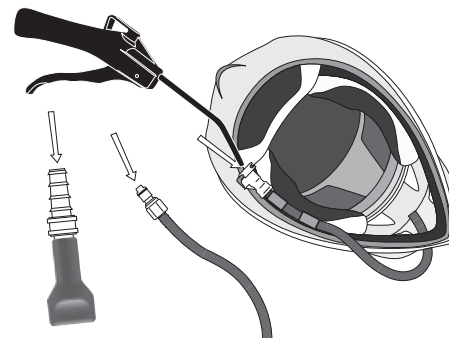

Cleaning

Learn more about motorcycle helmets we have.