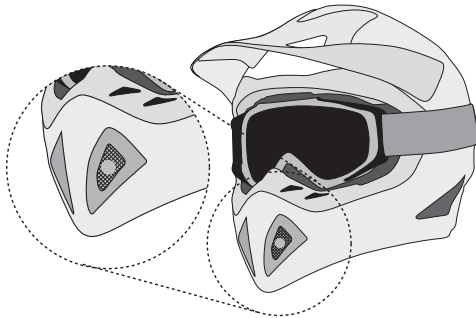

INSTRUCTIONS

HELMET HANDS FREE KIT

Art.No: 101004

Puts Bite Valve right inside the helmet

HHF-Kit Step 1

Step 2

Step 3

Step 4