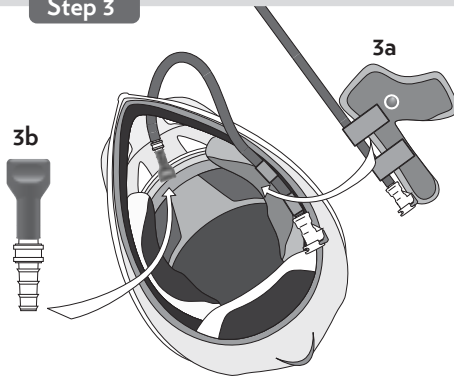

INSTRUCTIONS

HELMET HANDS FREE KIT

Art.No: 101004

Puts Bite Valve right inside the helmet

HHF-Kit Step 1

Step 2

Step 3

Step 4