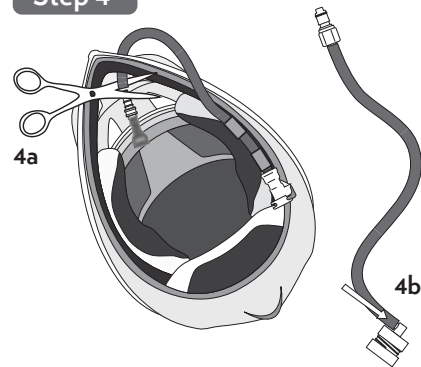

INSTRUCTIONS

HELMET HANDS FREE KIT

Art.No: 101004

Puts Bite Valve right inside the helmet

HHF-Kit Step 1

Step 2

Step 3

Step 4